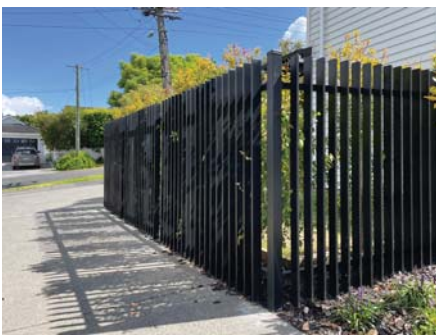

Fence & Gate Projects

Fence Profile: GM-SDWL-02 Glendowie, Auckland