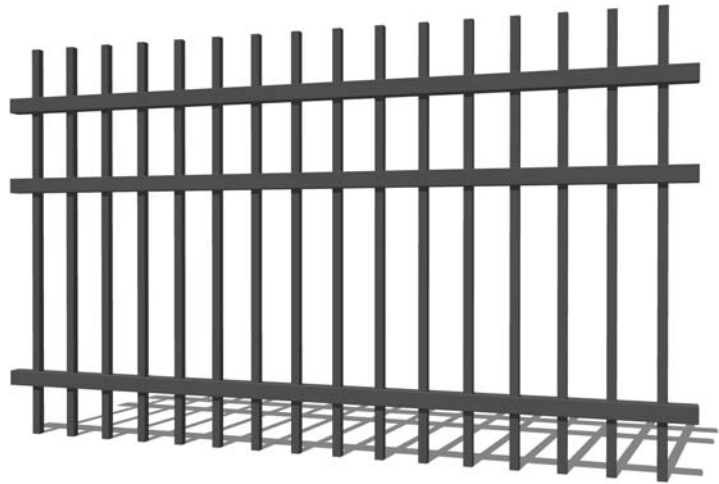

\*Additional colours available upon request.

**FENCE PANEL**

| Fence Panel<br>Stocked Sizes |  |
|------------------------------|--|
| 900mm(H) x 2350mm(W)         |  |
| 1200mm(H) x 2350mm(W)        |  |
| 1500mm(H) x 2350mm(W)        |  |
| 1800mm(H) x 2350mm(W)        |  |