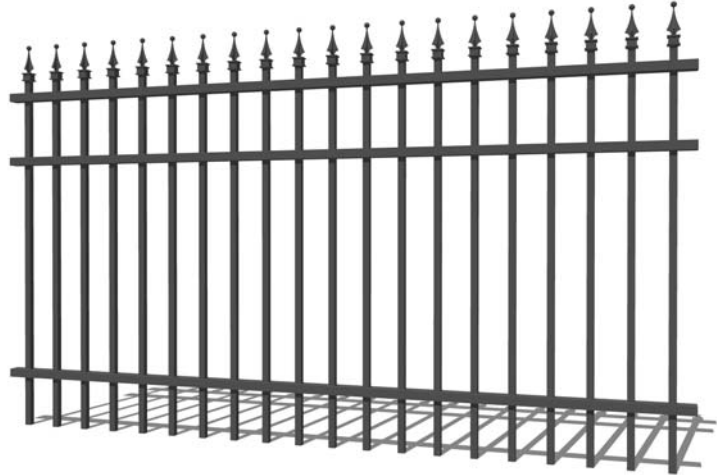

CoreLine 3825 GM-SDWL-16

INFILL PROFILE

STOCKED COLOUR OPTIONS

*Additional colours available upon request.