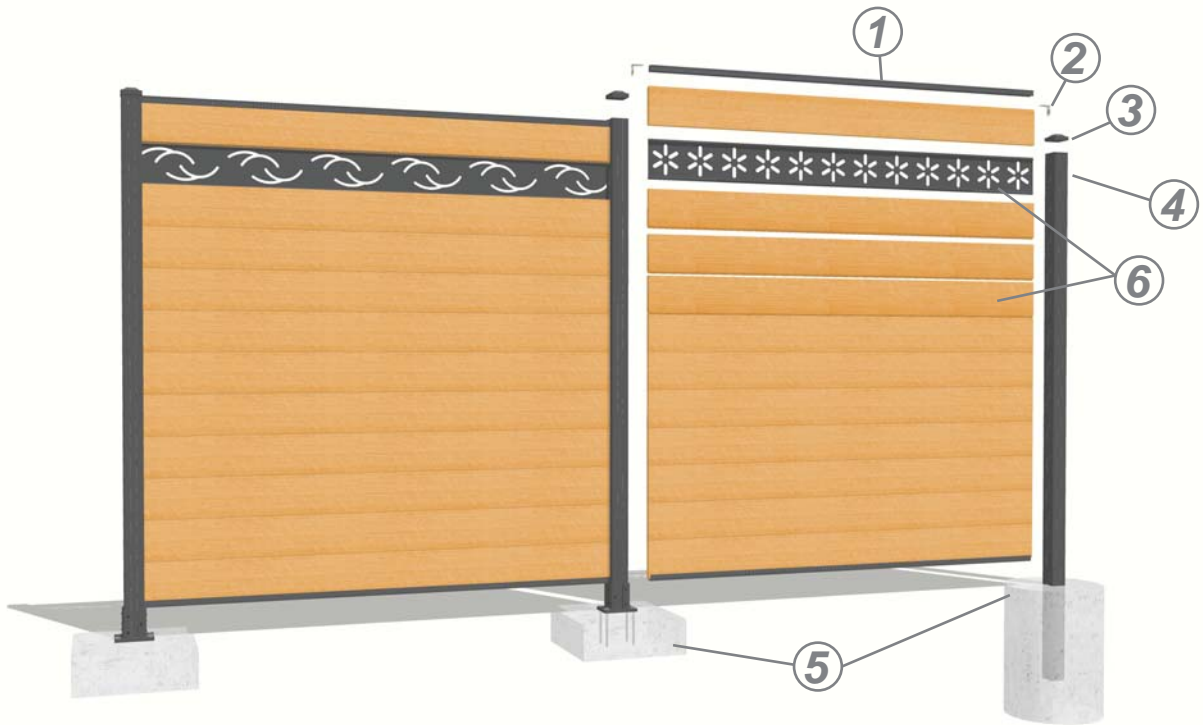

### COMPATIBLE WPC BOARDS

⑦ Combining privacy and airflow, this system uses 150mm flat boards for solid sections and 90mm flat boards with spacers for spaced sections.

Each board type is available in three elegant colours: