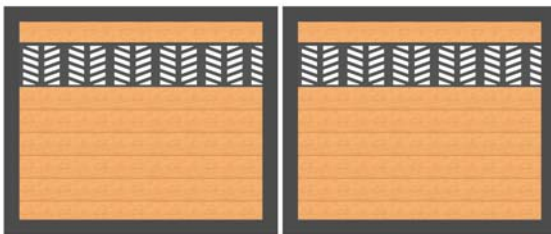

DRIVEWAY SWING GATE

Swing Driveway Gate Stocked Sizes	
Height: 1200mm	Width: 1500mm
1500mm	2000mm
1800mm	2500mm
	3000mm
	3500mm
Other sizes can be customized according to customer preferences.