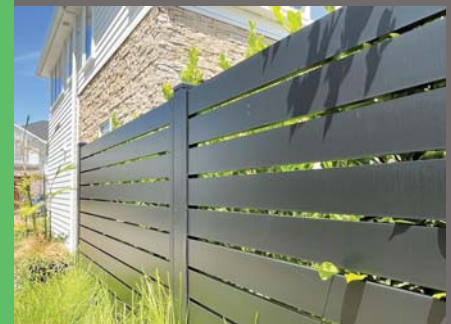

Fence Profile: GM-SDWL-05 Torbay, Auckland

Easy Installation: *Experience hassle-free installation with our user-friendly design. Save time and effort while enjoying the benefits of a secure and attractive aluminium fence around your property.*

Durability: *Aluminium fences are highly durable, capable of withstanding various weather conditions without corroding or rusting. This durability ensures that your fence maintains its structural integrity and appearance for years to come, providing long-term value and peace of mind.*