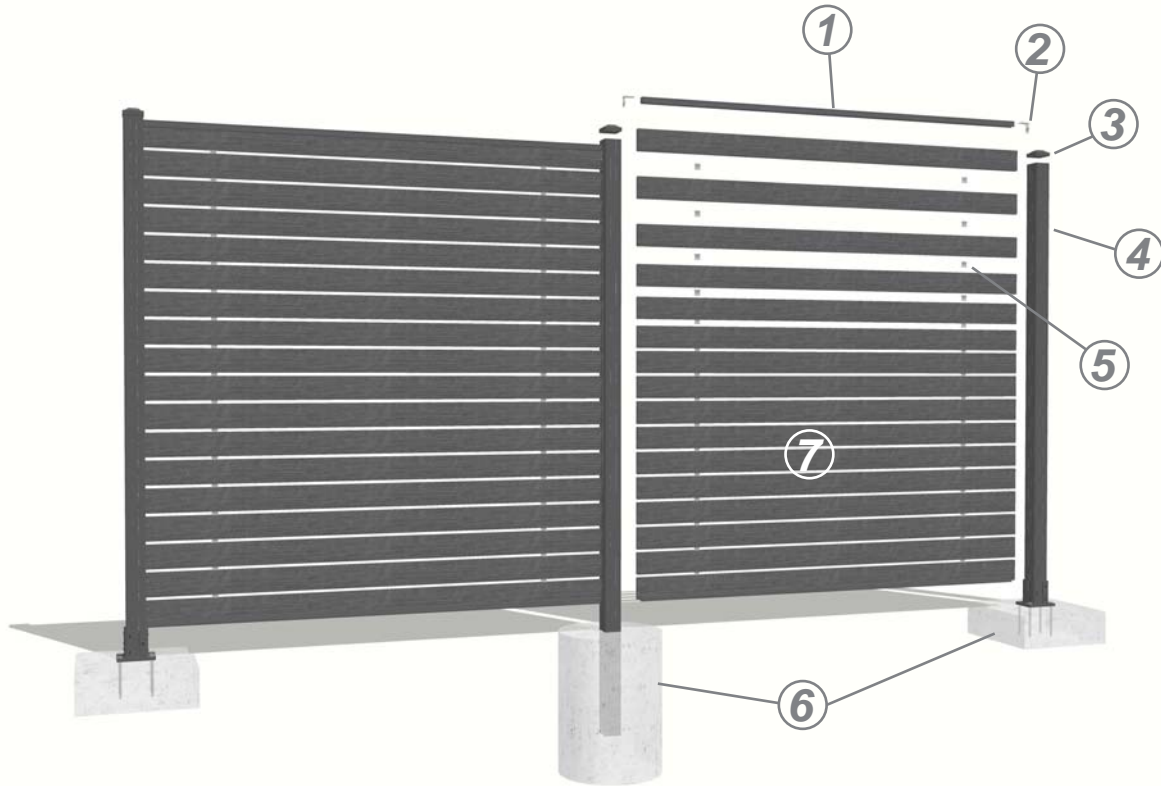

Each board type is available in three elegant colours:

Black

Teak

Magic Grey