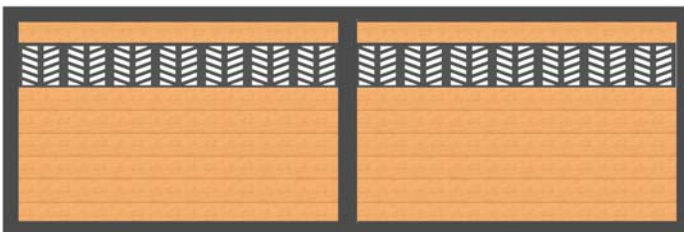

DRIVEWAY SLIDING GATE

Sliding Driveway Gate Stocked Sizes	
Height: 1200mm	Width: 3000mm
1500mm	3500mm
1800mm	4000mm
	4500mm
	5000mm
	5500mm
	6000mm
	6500mm
	7000mm
Other sizes can be customized according to customer preferences.	

*Note: For both Swing & Sliding Driveway Gates, when a single gate panel exceeds 3.0m in width or 1.8m in height, a Central Supporting Rail will be added to enhance structural strength and durability.

*Ideal Applications: