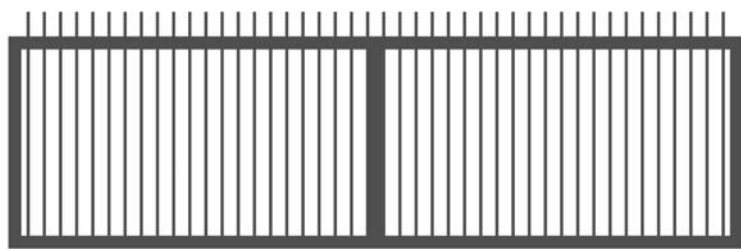

DRIVEWAY SLIDING GATE

Sliding Driveway Gate Stocked Sizes	
Height: 900mm	Width: 3000mm
1200mm	3500mm
1500mm	4000mm
1800mm	4500mm
	5000mm
	5500mm
	6000mm
	6500mm
	7000mm
Other sizes can be customized according to customer preferences.	

*Note: For both Swing & Sliding Driveway Gates, when a single gate panel exceeds 3.0m in width or 1.8m in height, a Central Supporting Rail will be added to enhance structural strength and durability.

*Ideal Applications: