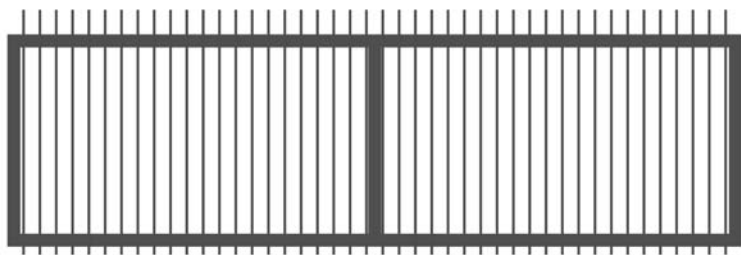

DRIVEWAY SLIDING GATE

Sliding Driveway Gate Stocked Sizes	
Height: 900mm	Width: 3000mm
1200mm	3500mm
1500mm	4000mm
1800mm	4500mm
	5000mm
	5500mm
	6000mm
	6500mm
	7000mm

Other sizes can be customized according to customer preferences.

*Note: For both Swing & Sliding Driveway Gates, when a single gate panel exceeds 3.0m in width or 1.8m in height, a Central Supporting Rail will be added to enhance structural strength and durability.

*Ideal Applications: