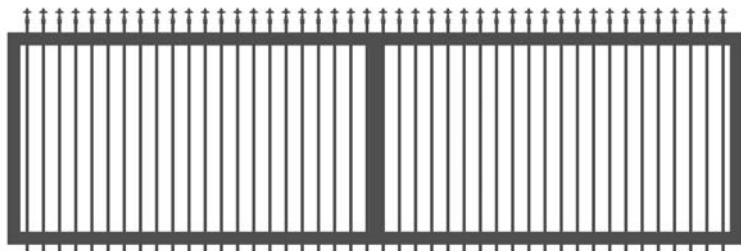

**PEDESTRIAN GATE**

**Pedestrian Gate**  
Stocked Sizes  
900mm(H) x 900mm(W)  
1200mm(H) x 900mm(W)  
1500mm(H) x 900mm(W)  
Other sizes can be customized according to customer preferences.

**DRIVEWAY SWING GATE**

**Swing Driveway Gate**  
Stocked Sizes  
Height: 900mm 1200mm 1500mm  
Width: 1500mm 2000mm 2500mm 3000mm 3500mm  
Other sizes can be customized according to customer preferences.

**DRIVEWAY SLIDING GATE**