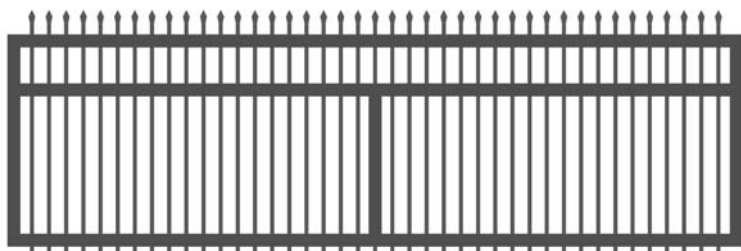

DRIVEWAY SLIDING GATE

Sliding Driveway Gate
Stocked Sizes

Height: 900mm	Width: 3000mm
1200mm	3500mm
1500mm	4000mm
1800mm	4500mm
	5000mm
	5500mm
	6000mm
	6500mm
	7000mm

Other sizes can be customized according to customer preferences.

*Note: For both Swing & Sliding Driveway Gates, when a single gate panel exceeds 3.0m in width or 1.8m in height, a Central Supporting Rail will be added to enhance structural strength and durability.

*Ideal Applications: