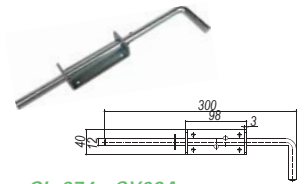

SL-274 - CX09A
300mm Sliding Bolt
Material: Galvanised Steel
Weight: 0.5kg