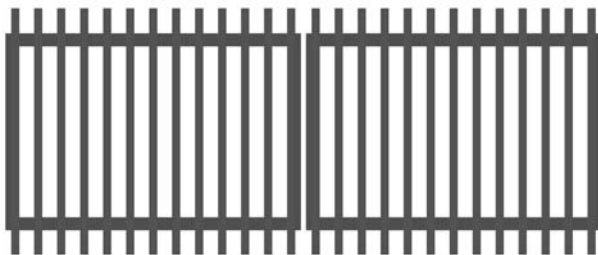

DRIVEWAY SWING GATE

Swing Driveway Gate
Stocked Sizes
Height: 900mm 1200mm 1500mm
Width: 1500mm 2000mm 2500mm 3000mm 3500mm
Other sizes can be customized according to customer preferences.