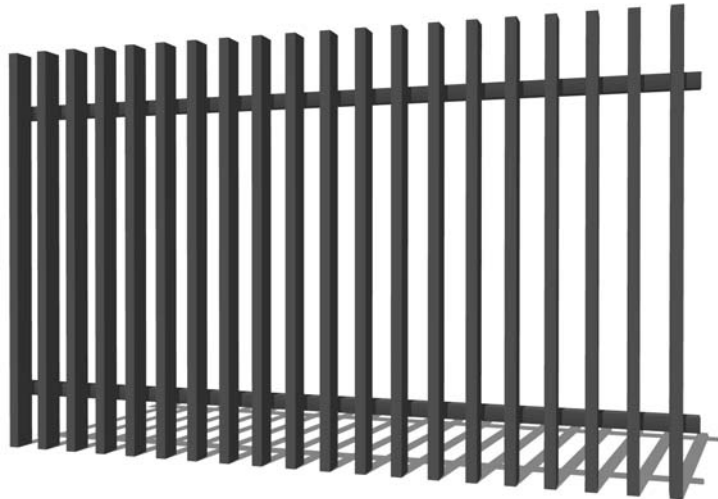

FaceLine 4040
GM-SDWL-11

PICKET PROFILE

STOCKED COLOUR OPTIONS

*Additional colours available upon request.