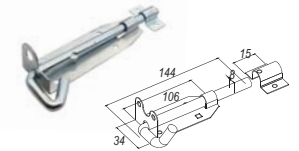

SL-292 - CX26B
144mm Sliding Pad Bolt
Material: Galvanised Steel
Weight: 120g