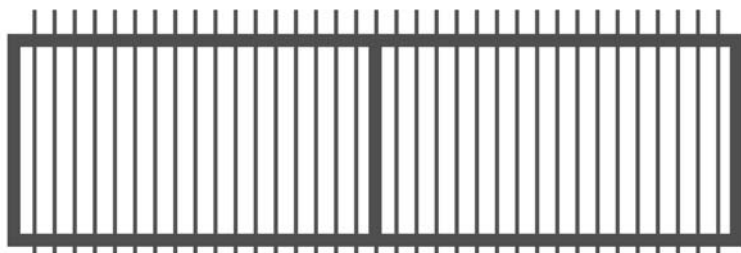

DRIVEWAY SLIDING GATE

*Note: For both Swing & Sliding Driveway Gates, when a single gate panel exceeds 3.0m in width or 1.8m in height, a Central Supporting Rail will be added to enhance structural strength and durability.

*Ideal Applications: