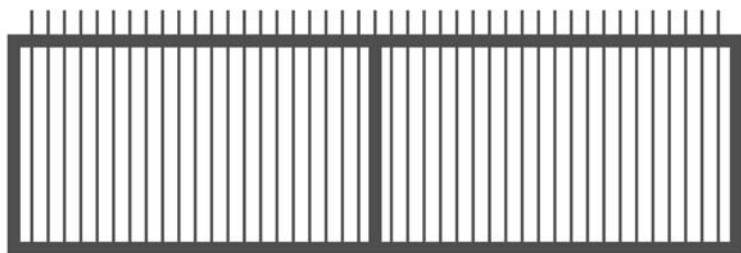

DRIVEWAY SLIDING GATE

Sliding Driveway Gate
Stocked Sizes
Height: 900mm 1200mm 1500mm
Width: 3000mm 3500mm 4000mm 4500mm 5000mm 5500mm 6000mm 6500mm 7000mm
Other sizes can be customized according to customer preferences.

*Note: For both Swing & Sliding Driveway Gates, when a single gate panel exceeds 3.0m in width or 1.8m in height, a Central Supporting Rail will be added to enhance structural strength and durability.

*Ideal Applications:

- Residential
  Boundary
- Decorative
  & Garden
- Commercial
  & Factory
- School
  & Public