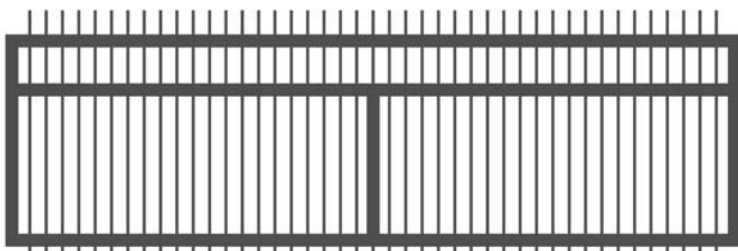

DRIVEWAY SLIDING GATE

*Note: For both Swing & Sliding Driveway Gates, when a single gate panel exceeds 3.0m in width or 1.8m in height, a Central Supporting Rail will be added to enhance structural strength and durability.

*Ideal Applications: