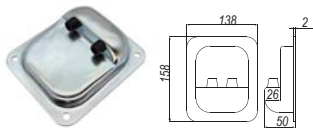

Gate Stops

SL-267 - MX02B
Swing Gate Stopper with Rubber
Material: Galvanised Steel
Weight: 0.5kg