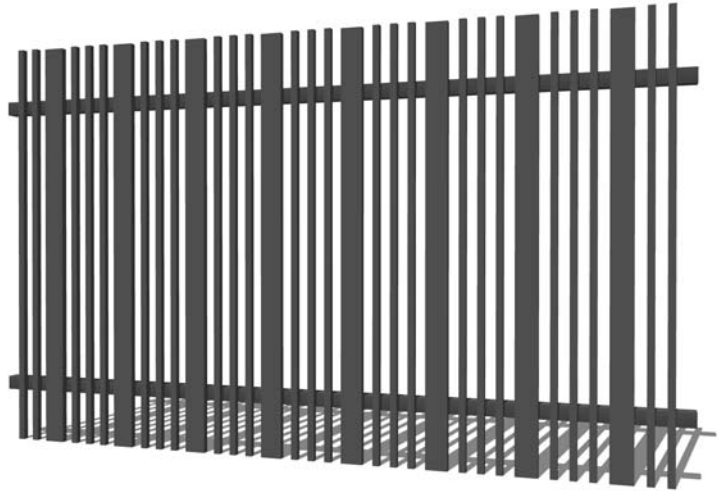

FaceLine 4040 GM-SDWL-48

PICKET PROFILE

STOCKED COLOUR OPTIONS

*Additional colours available upon request.