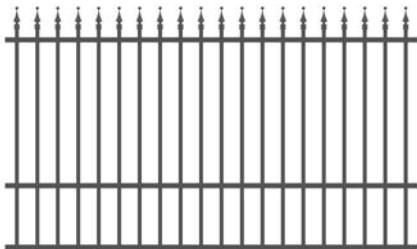

FENCE PANEL

Fence Panel
Stocked Sizes

900mm(H) x 2070mm(W)
1200mm(H) x 2070mm(W)
1500mm(H) x 2070mm(W)
1800mm(H) x 2070mm(W)

Other sizes can be customized according to customer preferences.