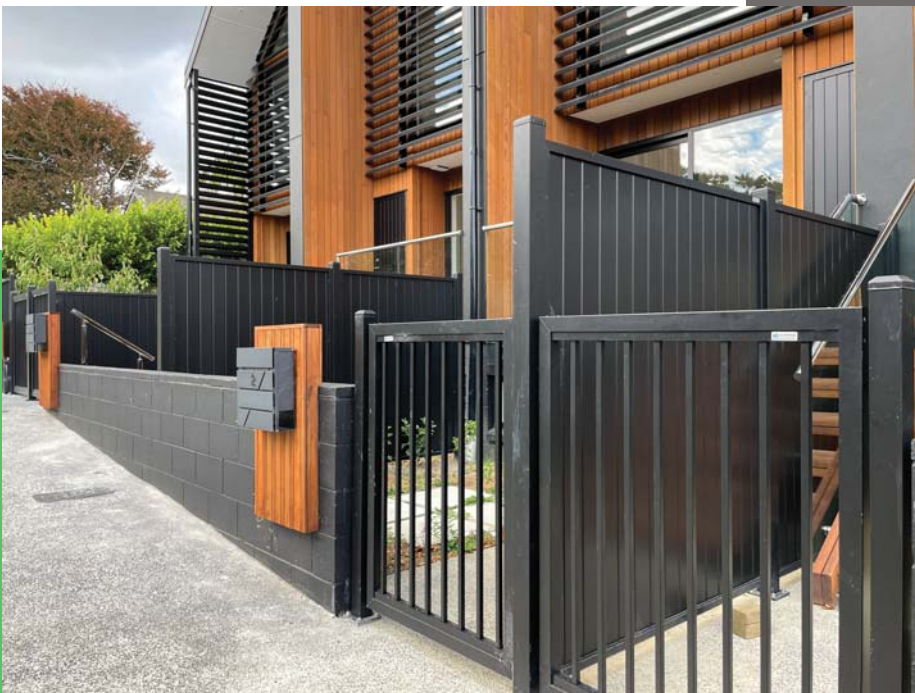

Fence Profile: GM-SDWL-23, GM-SDWL-03 Mt Eden, Auckland

Security: Aluminium fences provide a secure boundary for residential, commercial, or industrial properties. Their sturdy construction and customizable height options help deter trespassers and enhance overall security measures.

Cost-Effectiveness: While aluminium fences may have a higher upfront cost than some other materials, their long-term benefits, such as low maintenance and durability, often outweigh the initial investment. In the long run, choosing aluminium can save money on maintenance and replacement costs, making it a cost-effective fencing option.