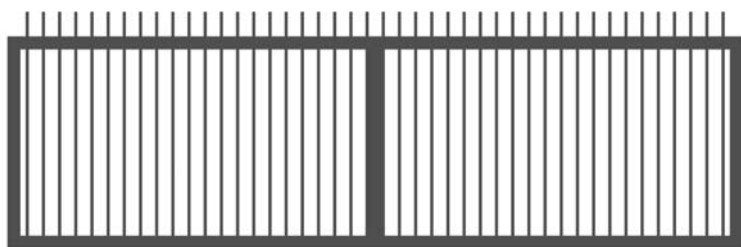

DRIVEWAY SLIDING GATE

*Note: For both Swing & Sliding Driveway Gates, when a single gate panel exceeds 3.0m in width or 1.8m in height, a Central Supporting Rail will be added to enhance structural strength and durability.

*Ideal Applications: