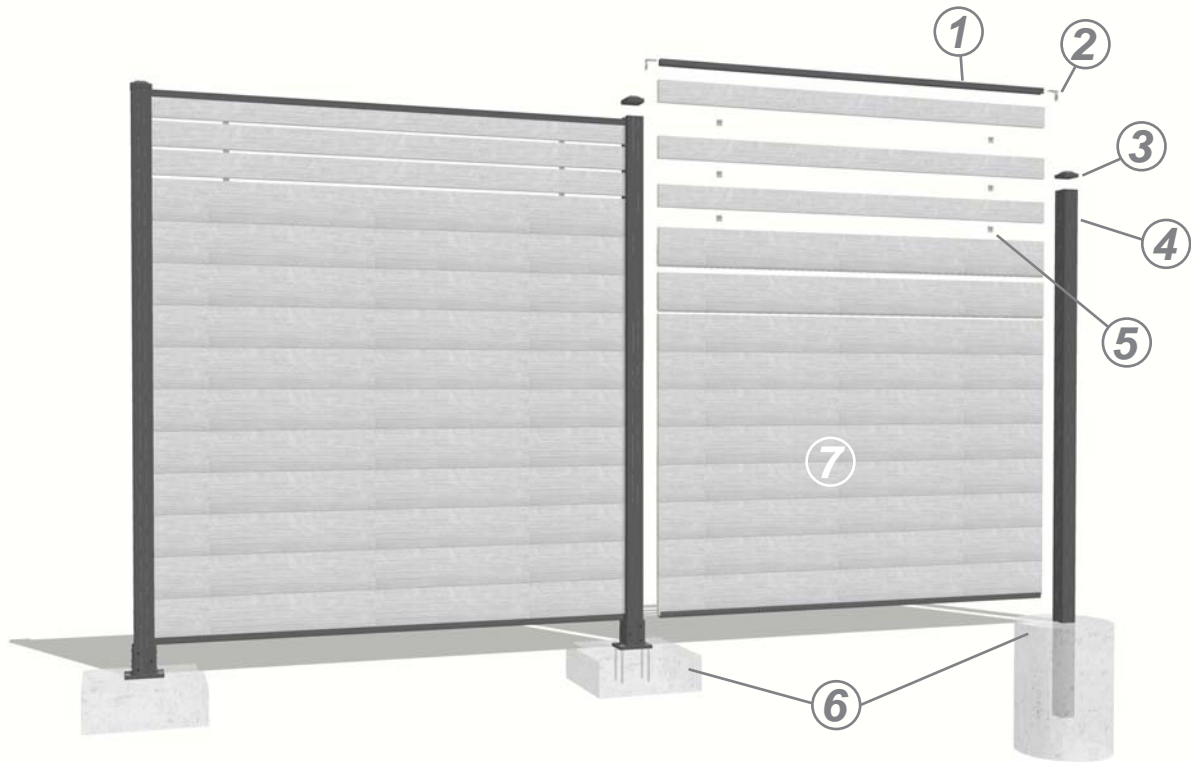

SOLID+SPACED PANEL SYSTEM

The Mixed Panel System blends privacy and airflow, using 150mm flat boards for solid sections and 90mm flat boards with spacers for spaced sections, creating a balanced and stylish design.