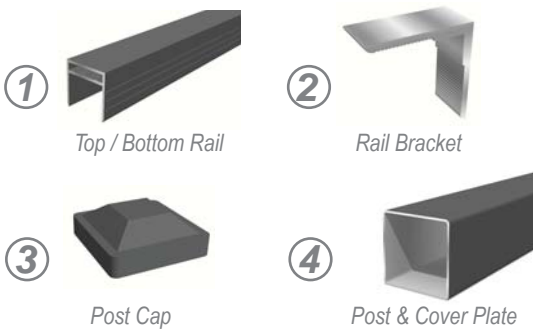

ACCESSORIES