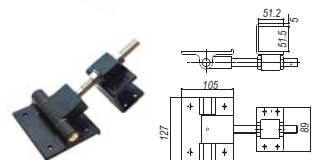

SL-286 - JL129A
Folding Gate Hinge
Material: Galvanised Steel
Weight: 0.7kg

SL-289 - JL118A
Estate Gate Adjustable Hinge - Heavy Duty
Material: Galvanised Steel
Weight: 1.4kg