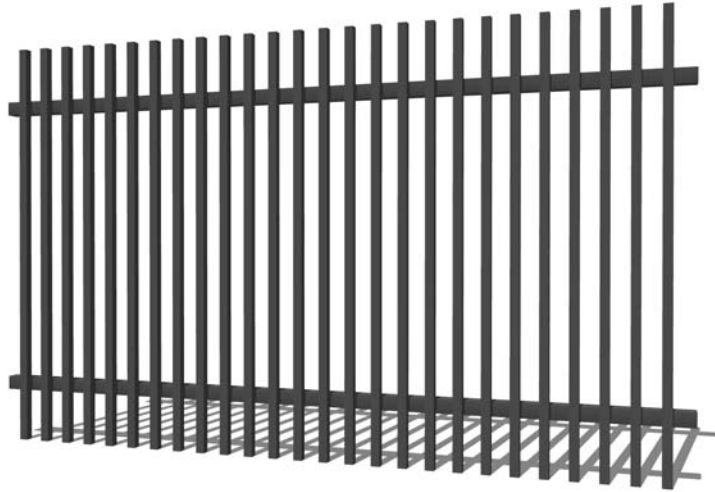

### FENCE PANEL

| Fence Panel<br>Stocked Sizes                                     |  |
|--|--|
| 900mm(H) x 2000mm(W)   |  |
| 1200mm(H) x 2000mm(W)  |  |
| 1500mm(H) x 2000mm(W)  |  |
| 1800mm(H) x 2000mm(W)  |  |
| Other sizes can be customized according to customer preferences. |  |