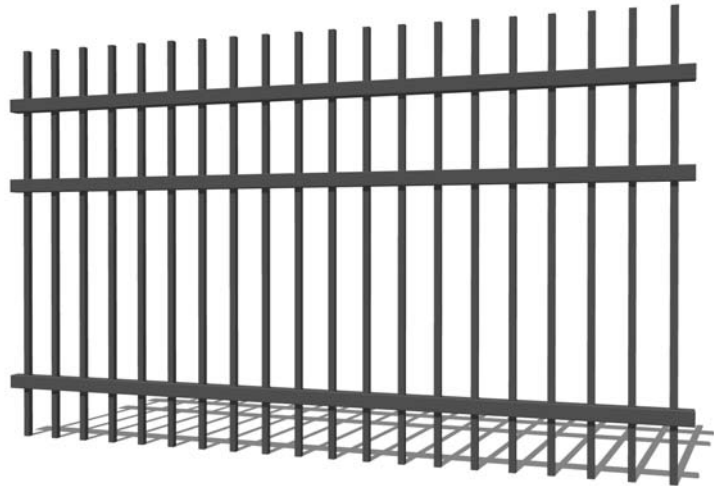

**FENCE PANEL**

**Fence Panel**  
Stocked Sizes  
900mm(H) x 2350mm(W)  
1200mm(H) x 2350mm(W)  
1500mm(H) x 2350mm(W)  
1800mm(H) x 2350mm(W)  
Other sizes can be customized according to customer preferences.