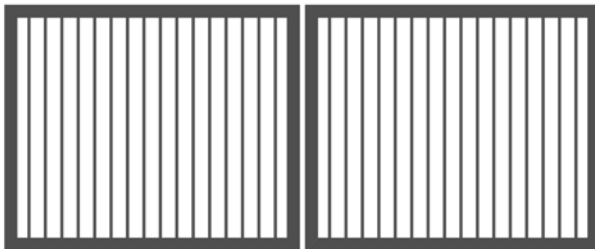

DRIVEWAY SWING GATE

Swing Driveway Gate
Stocked Sizes
Height: 900mm 1200mm 1500mm
Width: 1500mm 2000mm 2500mm 3000mm 3500mm
Other sizes can be customized according to customer preferences.