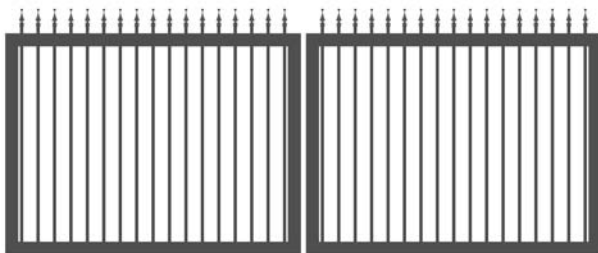

Other sizes can be customized according to customer preferences.

**PEDESTRIAN GATE**

**Pedestrian Gate**  
Stocked Sizes

|                      |
|----------------------|
| 900mm(H) x 900mm(W)  |
| 1200mm(H) x 900mm(W) |
| 1500mm(H) x 900mm(W) |
| 1800mm(H) x 900mm(W) |

Other sizes can be customized according to customer preferences.

**DRIVEWAY SWING GATE**

**Swing Driveway Gate**  
Stocked Sizes

|               |               |
|---------------|---------------|
| Height: 900mm | Width: 1500mm |
| 1200mm        | 2000mm        |
| 1500mm        | 2500mm        |
| 1800mm        | 3000mm        |
|               | 3500mm        |