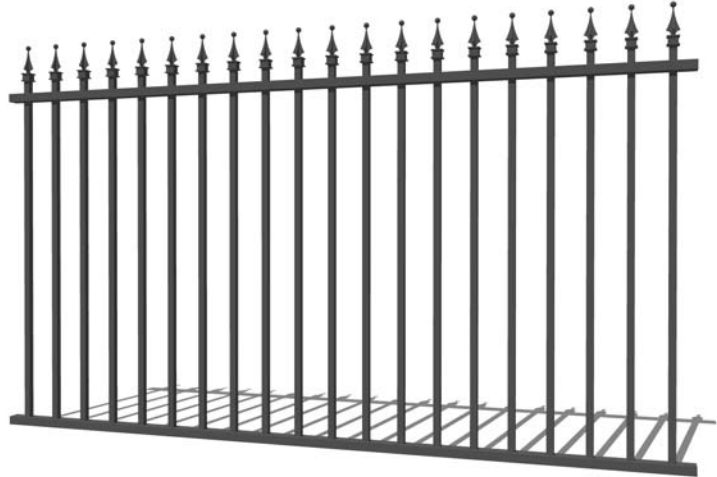

CoreLine 3825
GM-SDWL-13

INFILL PROFILE

STOCKED COLOUR OPTIONS

*Additional colours available upon request.