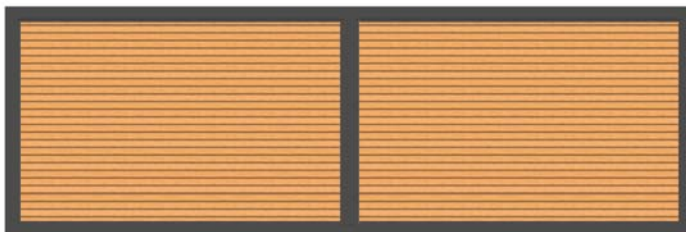

DRIVEWAY SLIDING GATE

*Note: For both Swing & Sliding Driveway Gates, when a single gate panel exceeds 3.0m in width or 1.8m in height, a Central Supporting Rail will be added to enhance structural strength and durability.

*Ideal Applications:

Residential Boundary

Decorative & Garden

Commercial & Factory