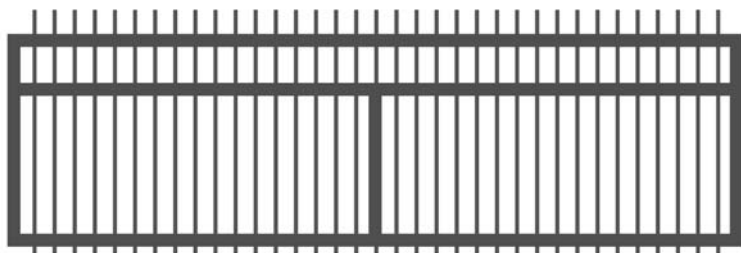

DRIVEWAY SLIDING GATE

Sliding Driveway Gate Stocked Sizes	
Height: 900mm	Width: 3000mm
1200mm	3500mm
1500mm	4000mm
1800mm	4500mm
	5000mm
	5500mm
	6000mm
	6500mm
	7000mm

Other sizes can be customized according to customer preferences.

*Note: For both Swing & Sliding Driveway Gates, when a single gate panel exceeds 3.0m in width or 1.8m in height, a Central Supporting Rail will be added to enhance structural strength and durability.

*Ideal Applications: