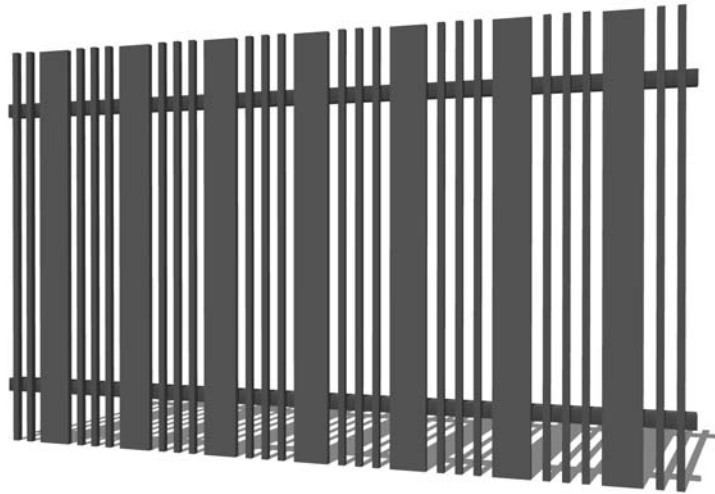

### FENCE PANEL

| Fence Panel<br>Stocked Sizes |  |
|------------------------------|--|
| 900mm(H) x 2000mm(W)         |  |
| 1200mm(H) x 2000mm(W)        |  |
| 1500mm(H) x 2000mm(W)        |  |
| 1800mm(H) x 2000mm(W)        |  |