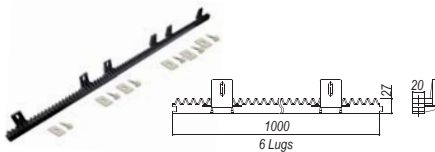

Sliding Gate Gear Tracks

SL-272 - CT03C
Sliding Gate Nylon Gear Rack
Length: 1000mm
Fixing Hole: M4
Weight: 1.4kg