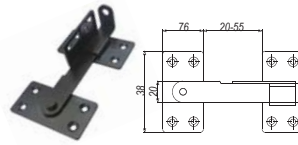

SL-271 - JCX54A
Gate Flip Latch
Material: Galvanised Steel
Weight: 0.2kg