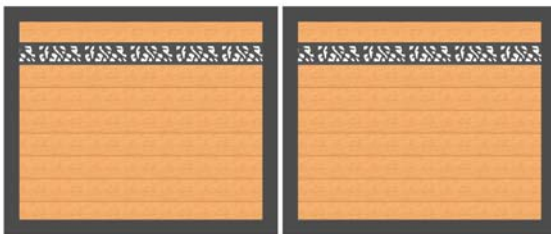

DRIVEWAY SWING GATE

Swing Driveway Gate Stocked Sizes	
Height: 1200mm 1500mm 1800mm	Width: 1500mm
	2000mm
	2500mm
	3000mm 3500mm
Other sizes can be customized according to customer preferences.