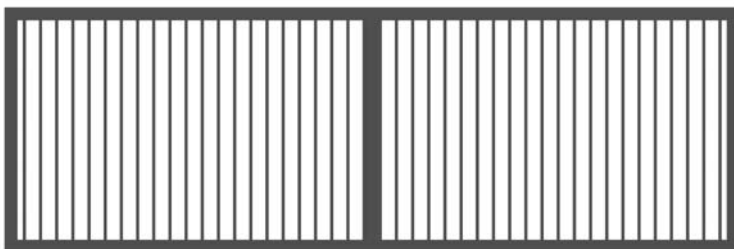

DRIVEWAY SLIDING GATE

Sliding Driveway Gate Stocked Sizes	
Height: 900mm	Width: 3000mm
1200mm	3500mm
1500mm	4000mm
	4500mm
	5000mm
	5500mm
	6000mm
	6500mm
	7000mm
Other sizes can be customized according to customer preferences.	

*Note: For both Swing & Sliding Driveway Gates, when a single gate panel exceeds 3.0m in width or 1.8m in height, a Central Supporting Rail will be added to enhance structural strength and durability.

*Ideal Applications: