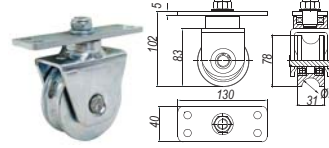

SL-263 - HT1U80R10
Ø78mm Sliding Gate Wheel - U Groove
Material: Galvanised Steel
Weight: 0.75kg

SL-287 - HF2U80XWR10
Ø78mm Sliding Gate Wheel - U Groove
Material: Galvanised Steel
Weight: 1.5kg