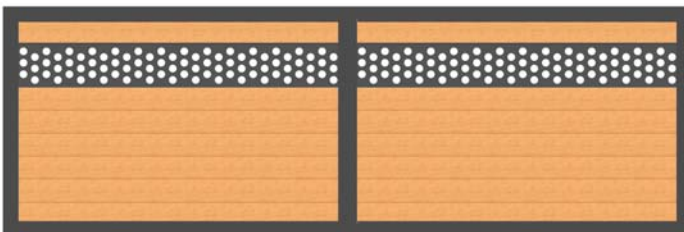

DRIVEWAY SLIDING GATE

Sliding Driveway Gate Stocked Sizes	
Height: 1200mm	Width: 3000mm
1500mm	3500mm
1800mm	4000mm
	4500mm
	5000mm
	5500mm
	6000mm
	6500mm
	7000mm
Other sizes can be customized according to customer preferences.	

*Note: For both Swing & Sliding Driveway Gates, when a single gate panel exceeds 3.0m in width or 1.8m in height, a Central Supporting Rail will be added to enhance structural strength and durability.

*Ideal Applications:

Residential
Boundary

Decorative
& Garden

Commercial
& Factory