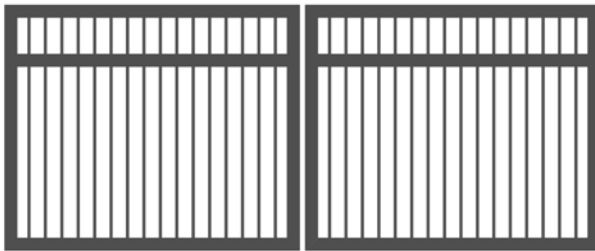

DRIVEWAY SWING GATE

Swing Driveway Gate
Stocked Sizes

Height: 900mm	Width: 1500mm
1200mm	2000mm
1500mm	2500mm
1800mm	3000mm
	3500mm

Other sizes can be customized according to customer preferences.