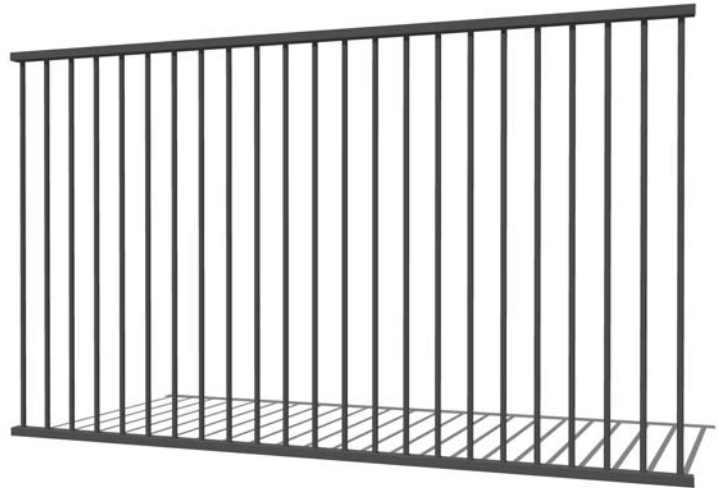

### FENCE PANEL

**Fence Panel**  
Stocked Sizes  
900mm(H) x 2450mm(W)  
1200mm(H) x 2450mm(W)  
*Other sizes can be customized according to customer preferences.*