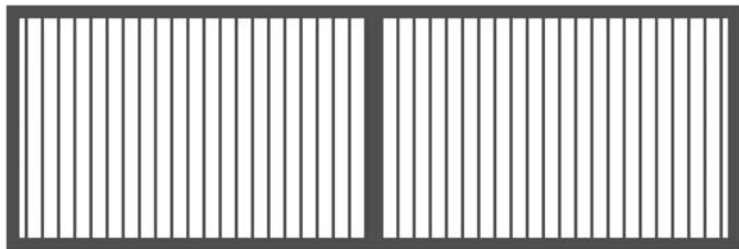

DRIVEWAY SLIDING GATE

*Note: For both Swing & Sliding Driveway Gates, when a single gate panel exceeds 3.0m in width or 1.8m in height, a Central Supporting Rail will be added to enhance structural strength and durability.

*Ideal Applications: