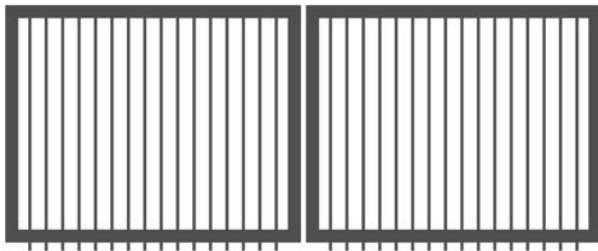

DRIVEWAY SWING GATE

Swing Driveway Gate
Stocked Sizes
Height: 900mm 1200mm 1500mm
Width: 1500mm 2000mm 2500mm 3000mm 3500mm
Other sizes can be customized according to customer preferences.