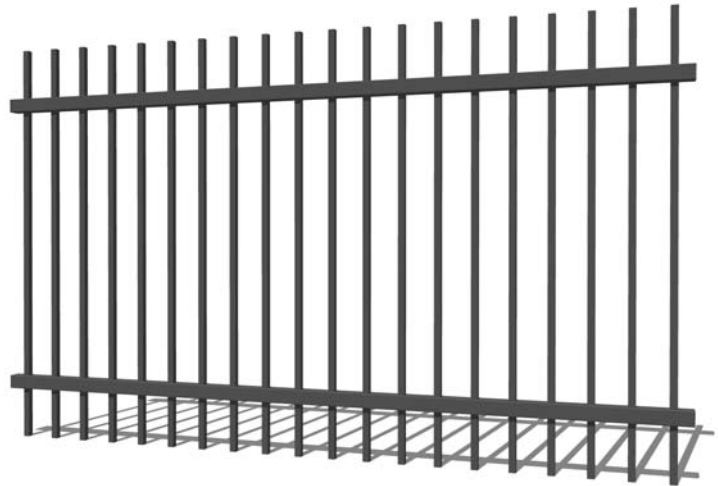

CoreLine 4040
GM-SDWL-32

INFILL PROFILE

STOCKED COLOUR OPTIONS

*Additional colours available upon request.