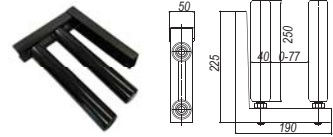

SL-276 - KJ05B.02
Sliding Gate Roller Guide with Bracket
Roller Length: 250mm
Weight: 1.4kg