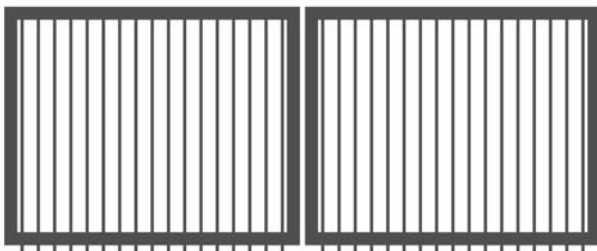

DRIVEWAY SWING GATE

Swing Driveway Gate
Stocked Sizes
Height: 900mm 1200mm 1500mm
Width: 1500mm 2000mm 2500mm 3000mm 3500mm 4000mm
Other sizes can be customized according to customer preferences.