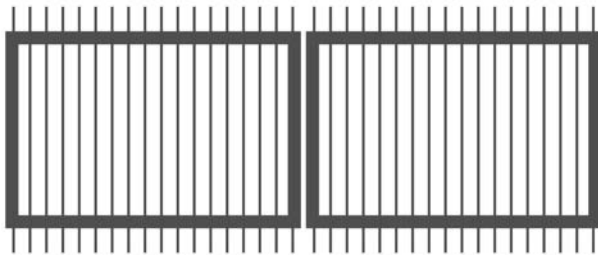

DRIVEWAY SWING GATE

Swing Driveway Gate Stocked Sizes	
Height: 900mm	Width: 1500mm
1200mm	2000mm
1500mm	2500mm
1800mm	3000mm
	3500mm

Other sizes can be customized according to customer preferences.