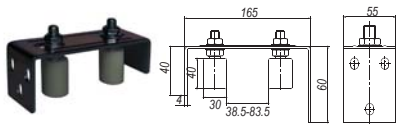

Sliding Gate Guide Rollers

SL-316 - KJ07A
Sliding Gate Roller Guide with Bracket
Material: Galvanised Steel
Weight: 0.7kg