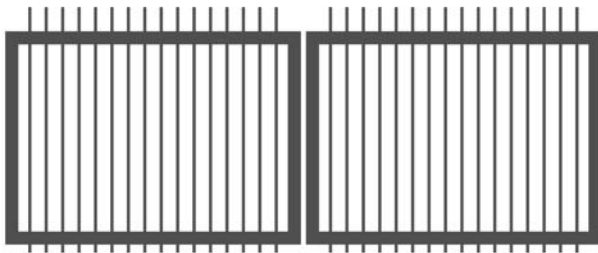

DRIVEWAY SWING GATE

Swing Driveway Gate
Stocked Sizes
Height: 900mm 1200mm 1500mm
Width: 1500mm 2000mm 2500mm 3000mm 3500mm
Other sizes can be customized according to customer preferences.