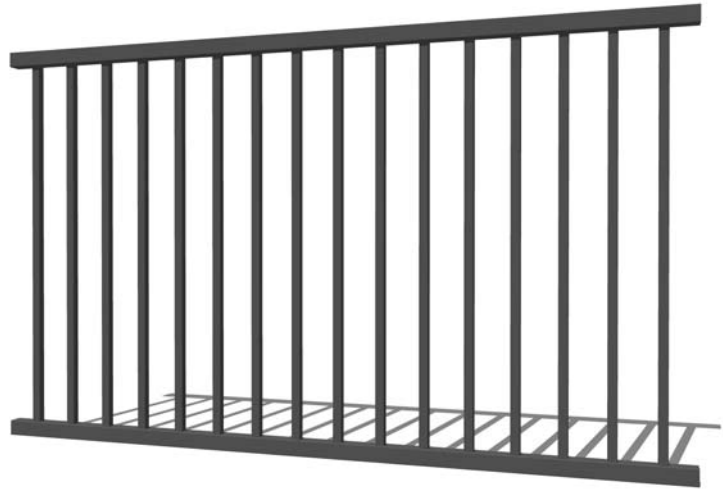

### FENCE PANEL

| Fence Panel<br>Stocked Sizes                                     |  |
|--|--|
| 900mm(H) x 2350mm(W)   |  |
| 1200mm(H) x 2350mm(W)  |  |
| 1500mm(H) x 2350mm(W)  |  |
| Other sizes can be customized according to customer preferences. |  |