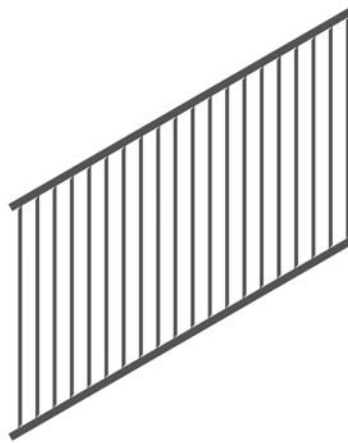

*\*Additional colours available upon request.*

**FENCE PANEL**

**Flat**

**45° Tilted**

**Fence Panel**  
Stocked Sizes  
950mm(H) x 2300mm(W)  
1200mm(H) x 2300mm(W)

**PANEL DEMONSTRATION**

*\*Posts, Brackets and other accessories are not included.*