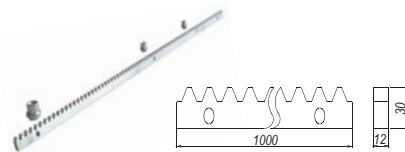

SL-284 - CT01E
Sliding Gate Steel Gear Rack
Length: 1000mm
Fixing Hole: M4
Weight: 2.6kg