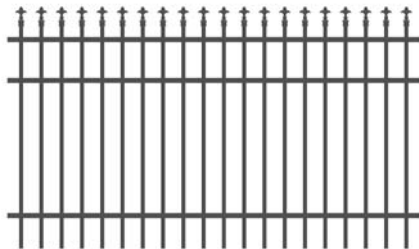

FENCE PANEL

Fence Panel
Stocked Sizes

900mm(H) x 2070mm(W)
1200mm(H) x 2070mm(W)
1500mm(H) x 2070mm(W)
1800mm(H) x 2070mm(W)

Other sizes can be customized according to customer preferences.