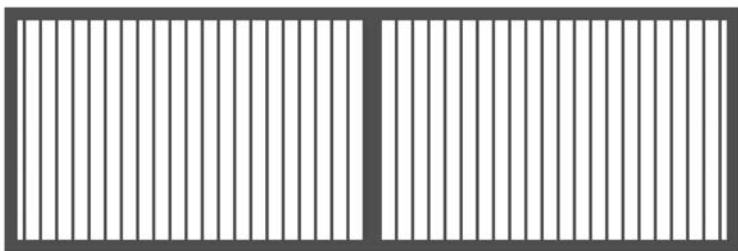

DRIVEWAY SLIDING GATE

*Note: For both Swing & Sliding Driveway Gates, when a single gate panel exceeds 3.0m in width or 1.8m in height, a Central Supporting Rail will be added to enhance structural strength and durability.

*Ideal Applications: