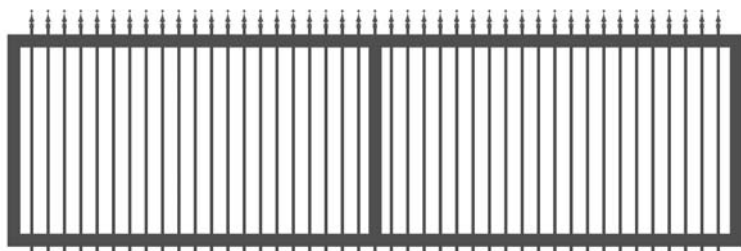

**PEDESTRIAN GATE**

**Pedestrian Gate**  
Stocked Sizes  
900mm(H) x 900mm(W)  
1200mm(H) x 900mm(W)  
1500mm(H) x 900mm(W)  
Other sizes can be customized according to customer preferences.

**DRIVEWAY SWING GATE**

**Swing Driveway Gate**  
Stocked Sizes  
Height: 900mm 1200mm 1500mm  
Width: 1500mm 2000mm 2500mm 3000mm 3500mm  
Other sizes can be customized according to customer preferences.

**DRIVEWAY SLIDING GATE**