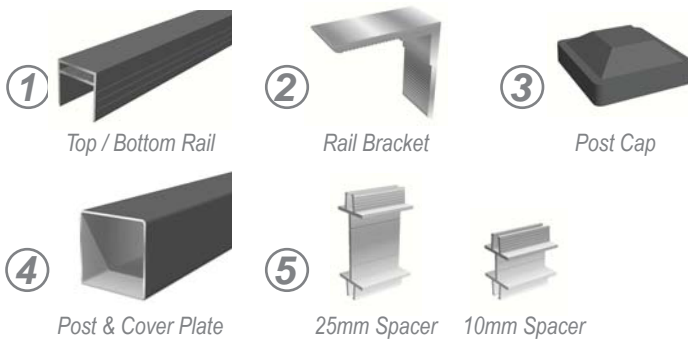

ACCESSORIES