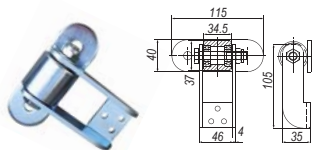

Swing Gate Hinges

SL-286 - JL129A
Folding Gate Hinge
Material: Galvanised Steel
Weight: 0.7kg