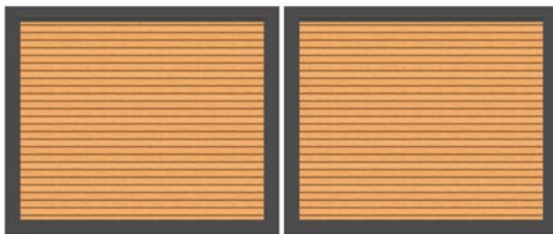

DRIVEWAY SWING GATE

Swing Driveway Gate
Stacked Sizes
Height: 1200mm, 1500mm, 1800mm
Width: 1500mm, 2000mm, 2500mm, 3000mm, 3500mm
Other sizes can be customized according to customer preferences.