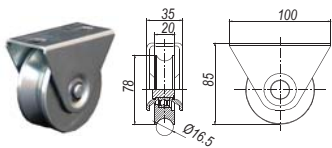

Sliding Gate Wheels

SL-263 - HT1U80R10
Ø78mm Sliding Gate Wheel - U Groove
Material: Galvanised Steel
Weight: 0.75kg