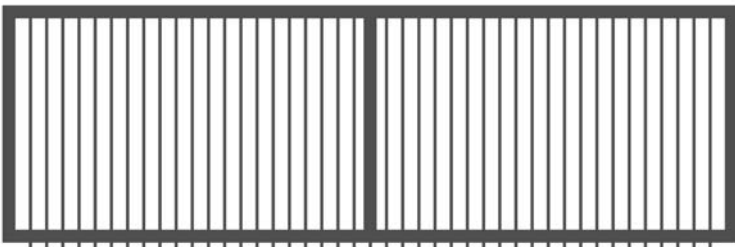

DRIVEWAY SLIDING GATE

*Note: For both Swing & Sliding Driveway Gates, when a single gate panel exceeds 3.0m in width or 1.8m in height, a Central Supporting Rail will be added to enhance structural strength and durability.

*Ideal Applications:

Residential
Boundary

Decorative
& Garden

Commercial
& Factory