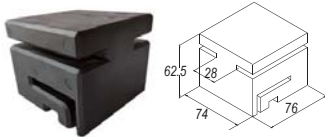

FG02A
Aluminium Z-shape Track
Material: Aluminium
Weight: 1.1kg/m

Cantilever Gate Carriage

SL-281 - FK01A
Sliding Plastic Block
Weight: 0.3kg