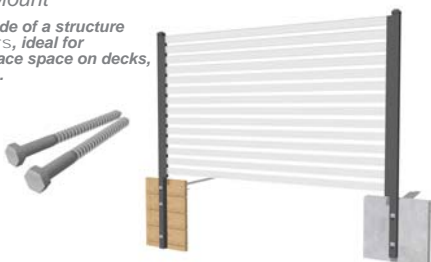

Option 3: SIDE FIX - Direct Mount

Posts are fixed to the side of a structure using Bolts or Anchors, ideal for maximizing usable surface space on decks, stairs, or concrete pads.

Coach Screw
M12 Dia. x 110mm