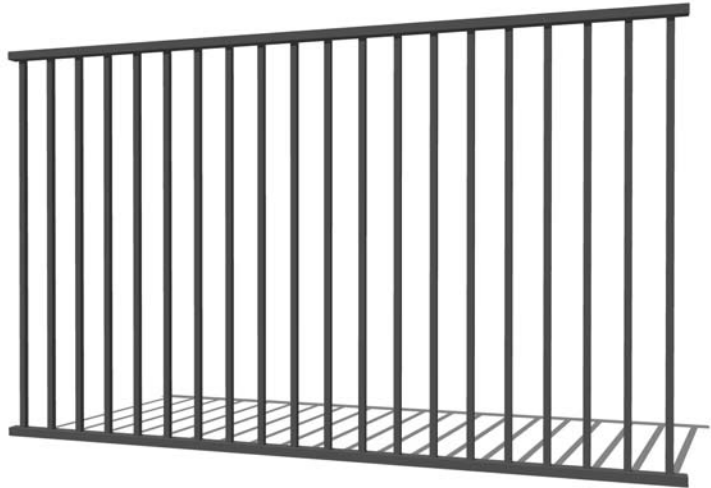

CoreLine 3825
GM-SDWL-23

INFILL PROFILE

STOCKED COLOUR OPTIONS

*Additional colours available upon request.