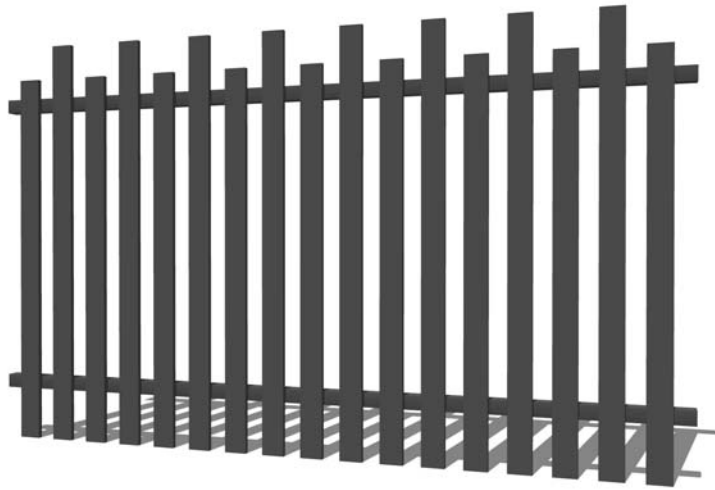

FaceLine 4040 GM-SDWL-50

PICKET PROFILE

STOCKED COLOUR OPTIONS

*Additional colours available upon request.