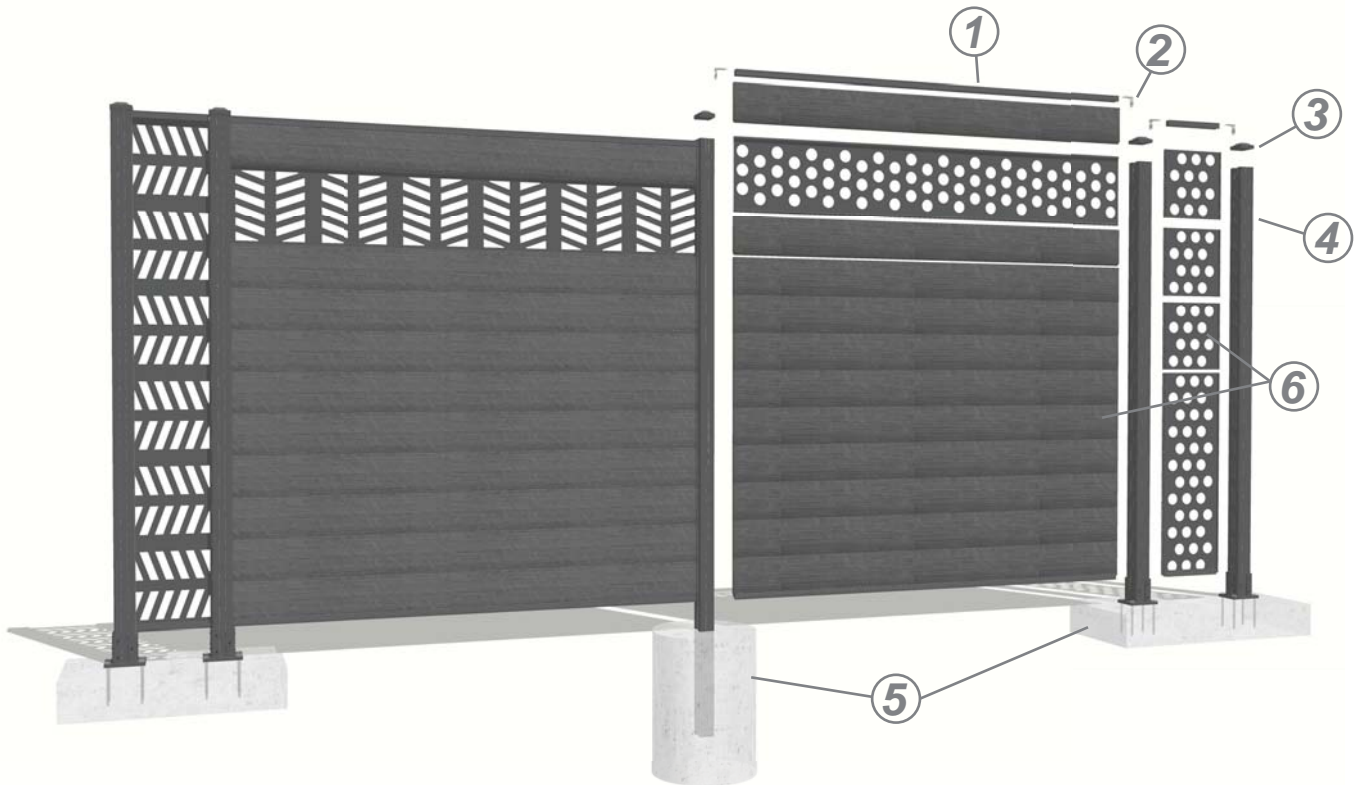

## WIDE DECO PANEL SYSTEM

The Wide Decorative Panel System offers a unique design with a 150mm flat board combined with two different 280mm patterned panels, providing a refined and stylish look. These patterned panels can also be used independently to create vertical fence panels,