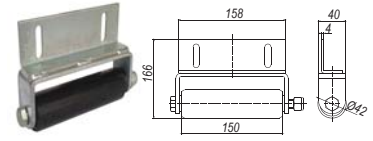

SL-278 - KJ13A.02
Adjustable Roller Guide with Bracket
Material: Galvanised Steel
Weight: 1.5kg