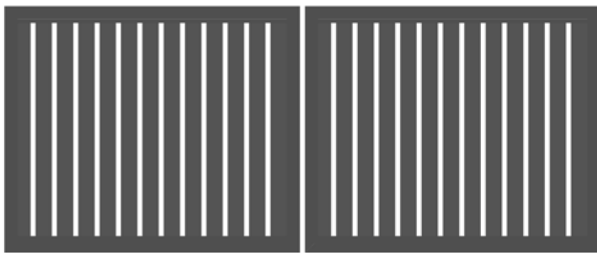

DRIVEWAY SWING GATE

Swing Driveway Gate Stocked Sizes	
Height: 900mm	Width: 1500mm
1200mm	2000mm
1500mm	2500mm
1800mm	3000mm
	3500mm
Other sizes can be customized according to customer preferences.