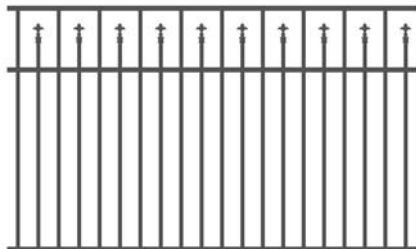

\*Additional colours available upon request.

**FENCE PANEL**

**Fence Panel**  
Stocked Sizes

- 900mm(H) x 2070mm(W)
- 1200mm(H) x 2070mm(W)
- 1500mm(H) x 2070mm(W)
- 1800mm(H) x 2070mm(W)

Other sizes can be customized according to customer preferences.