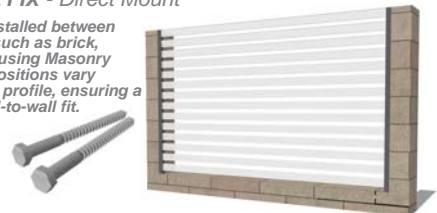

Option 4: WALL-TO-WALL FIX - Direct Mount

Rails are vertically installed between two solid surfaces—such as brick, concrete, or timber—using Masonry Anchors. Mounting positions vary depending on the rail profile, ensuring a secure and sleek wall-to-wall fit.

Masonry Anchor
M8 Dia. x 75mm