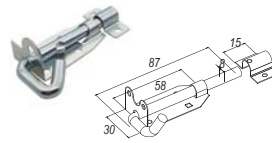

SL-291 - CX26A
87mm Sliding Pad Bolt
Material: Galvanised Steel
Colour Options: Galvanised Finished / Matt Black
Weight: 75g