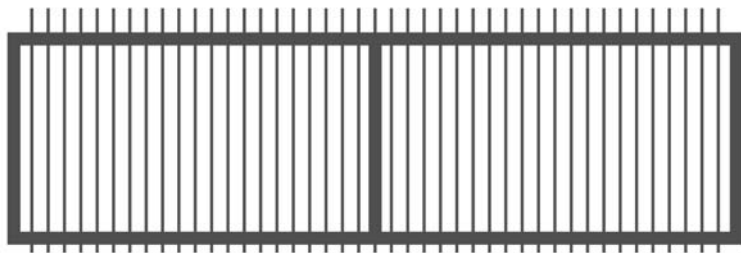

DRIVEWAY SLIDING GATE

*Note: For both Swing & Sliding Driveway Gates, when a single gate panel exceeds 3.0m in width or 1.8m in height, a Central Supporting Rail will be added to enhance structural strength and durability.

*Ideal Applications: