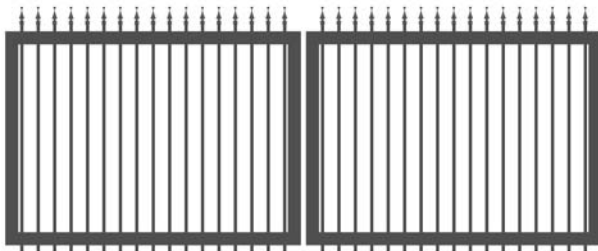

DRIVEWAY SWING GATE

Swing Driveway Gate
Stocked Sizes
Height: 900mm 1200mm 1500mm
Width: 1500mm 2000mm 2500mm 3000mm 3500mm
Other sizes can be customized according to customer preferences.