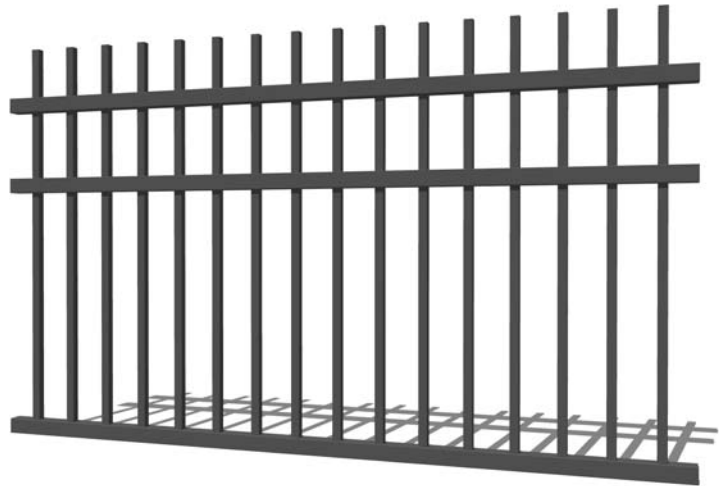

\*Additional colours available upon request.

**FENCE PANEL**

| Fence Panel<br>Stocked Sizes                                     |  |
|--|--|
| 900mm(H) x 2350mm(W)   |  |
| 1200mm(H) x 2350mm(W)  |  |
| 1500mm(H) x 2350mm(W)  |  |
| 1800mm(H) x 2350mm(W)  |  |
| Other sizes can be customized according to customer preferences. |  |