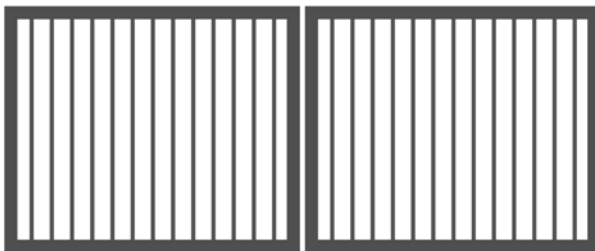

DRIVEWAY SWING GATE

Swing Driveway Gate Stocked Sizes	
Height: 900mm	Width: 1500mm
1200mm	2000mm
1500mm	2500mm
	3000mm
	3500mm
Other sizes can be customized according to customer preferences.