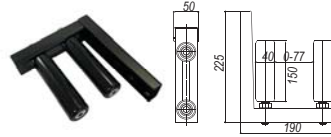

SL-275 - KJ05B.01
Sliding Gate Roller Guide with Bracket
Roller Length: 150mm
Weight: 1.4kg