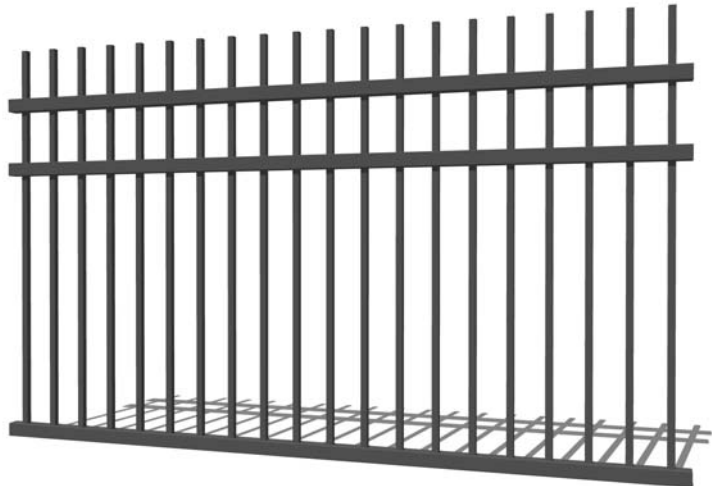

CoreLine 4040
GM-SDWL-35

INFILL PROFILE

STOCKED COLOUR OPTIONS

*Additional colours available upon request.