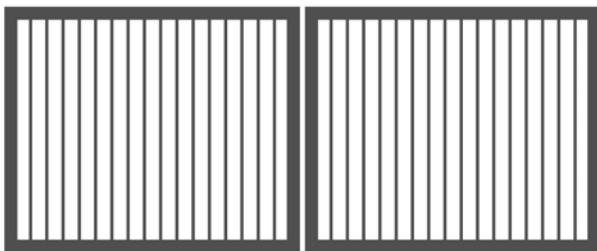

DRIVEWAY SWING GATE

Swing Driveway Gate
Stocked Sizes
Height: 900mm 1200mm 1500mm
Width: 1500mm 2000mm 2500mm 3000mm 3500mm
Other sizes can be customized according to customer preferences.