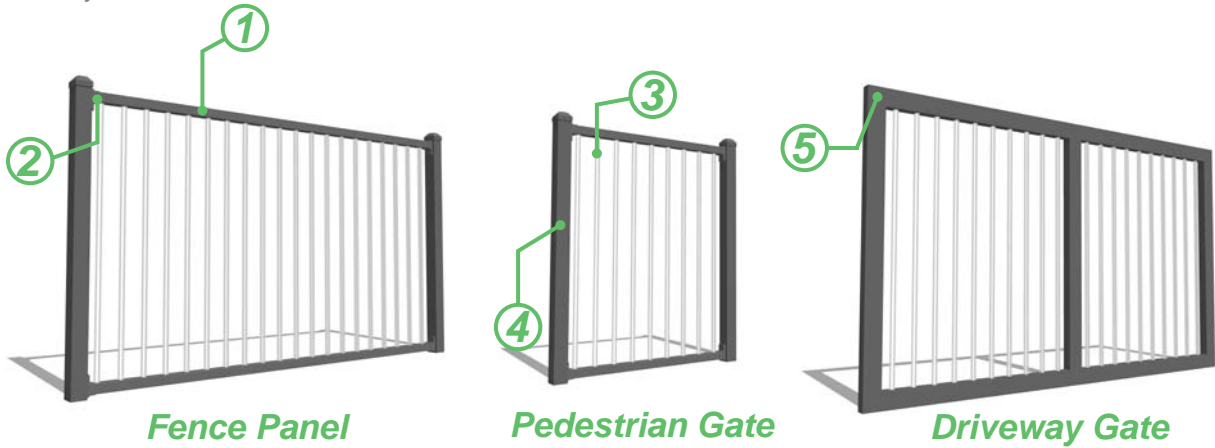

### DRIVEWAY SLIDING GATE

| Sliding Driveway Gate<br>Stocked Sizes |               |
|--|---------------|
| Height: 900mm                          | Width: 3000mm |
| 1200mm                                 | 3500mm        |
| 1500mm                                 | 4000mm        |
| 1800mm                                 | 4500mm        |
|  | 5000mm        |
|  | 5500mm        |
|  | 6000mm        |
|  | 6500mm        |
|  | 7000mm        |

Other sizes can be customized according to customer preferences.

\*Note: For both Swing & Sliding Driveway Gates, when a single gate panel exceeds 3.0m in width or 1.8m in height, a Central Supporting Rail will be added to enhance structural strength and durability.

# CoreLine SYSTEM

Our CoreLine series includes multiple profiles built around the core principle of a clean internal structure. Pickets or infill panels sit neatly between horizontal rails, delivering a balanced and secure frame. With rail sizes including 38x25mm, 50x25mm, 40x40mm and 45x45mm, the CoreLine offers flexibility for different design and strength requirements. This system is popular for boundary fencing, pool enclosures, and secure areas — combining a timeless look with robust construction and easy assembly.