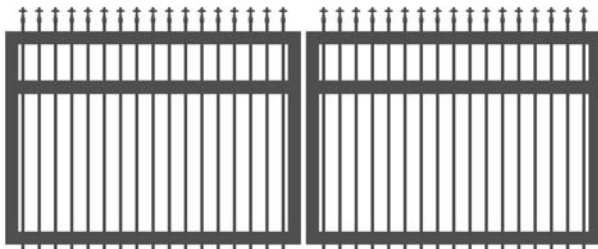

Other sizes can be customized according to customer preferences.

**PEDESTRIAN GATE**

**Pedestrian Gate**  
Stocked Sizes

|                      |
|----------------------|
| 900mm(H) x 900mm(W)  |
| 1200mm(H) x 900mm(W) |
| 1500mm(H) x 900mm(W) |
| 1800mm(H) x 900mm(W) |

Other sizes can be customized according to customer preferences.

**DRIVEWAY SWING GATE**

**Swing Driveway Gate**  
Stocked Sizes

| Height: | Width: |
|---------|--------|
| 900mm   | 1500mm |
| 1200mm  | 2000mm |
| 1500mm  | 2500mm |
| 1800mm  | 3000mm |
|         | 3500mm |