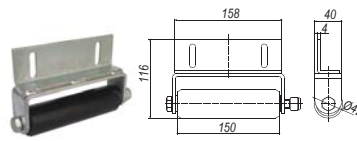

SL-277 - KJ13A
Adjustable Roller Guide with Bracket
Material: Galvanised Steel
Weight: 1.2kg