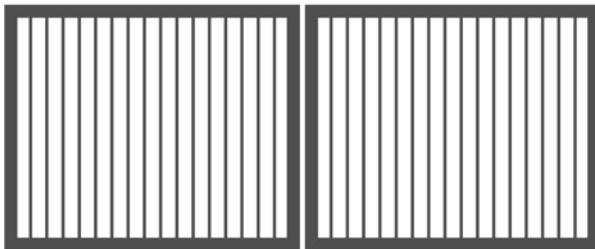

DRIVEWAY SWING GATE

Swing Driveway Gate
Stocked Sizes
Height: 900mm, 1200mm, 1500mm, 1800mm
Width: 1500mm, 2000mm, 2500mm, 3000mm, 3500mm
Other sizes can be customized according to customer preferences.