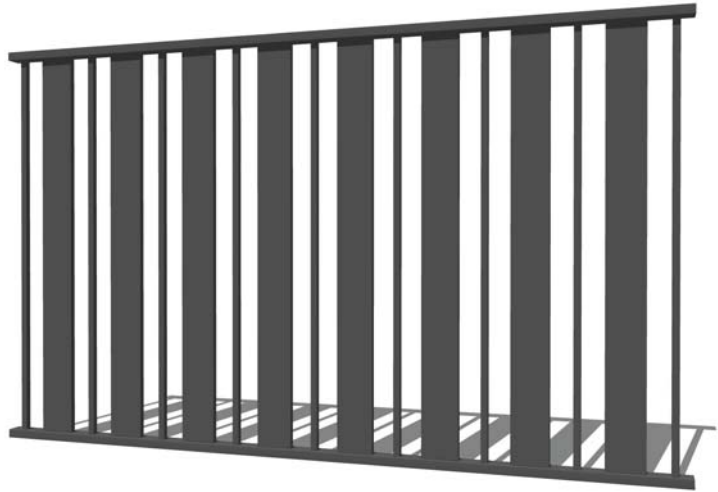

CoreLine 5025
GM-SDWL-18

INFILL PROFILE

STOCKED COLOUR OPTIONS

*Additional colours available upon request.