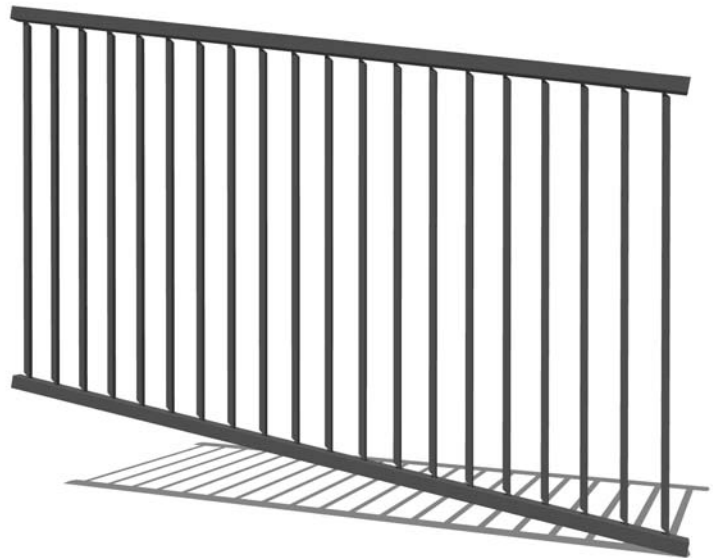

*\*Additional colours available upon request.*

**FENCE PANEL**

**Flat**

**45° Tilted**

**Fence Panel**  
Stocked Sizes  
950mm(H) x 2300mm(W)  
1200mm(H) x 2300mm(W)

**PANEL DEMONSTRATION**

*\*Posts, Brackets and other accessories are not included.*

This aluminium fence system is built for flexibility and strength, offering a sleek, modern finish that adapts to the shape of your site.

*With the ability to tilt up to 45 degrees, it's ideal for installation along retaining walls, uneven boundaries, stepped sections, or sloped driveways—delivering a smart solution where standard panels won't work.*