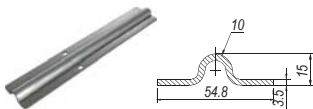

Sliding Gate Tracks

SL-264 - HT1U80R10
Bolt-down Sliding Track
Material: Galvanised Steel
Weight: 1.8kg/m