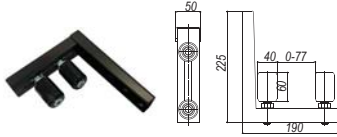

SL-290 - KJ05A
Sliding Gate Roller Guide with Bracket
Roller Length: 60mm
Weight: 1.4kg