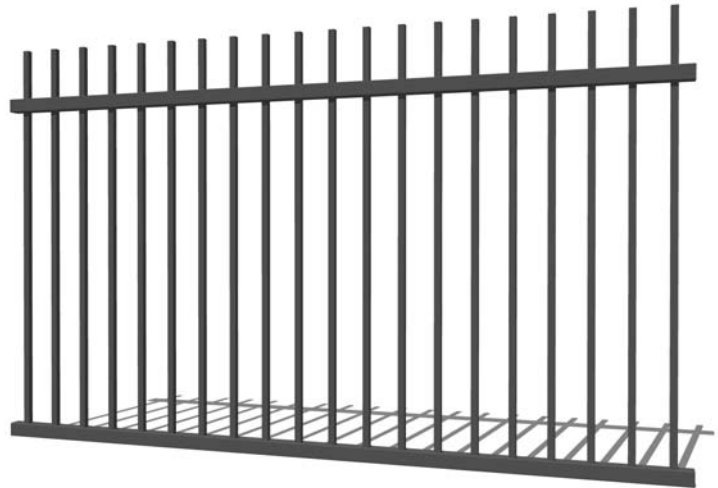

**FENCE PANEL**

**Fence Panel**  
Stocked Sizes  
900mm(H) x 2350mm(W)  
1200mm(H) x 2350mm(W)  
1500mm(H) x 2350mm(W)  
Other sizes can be customized according to customer preferences.

**PEDESTRIAN GATE**