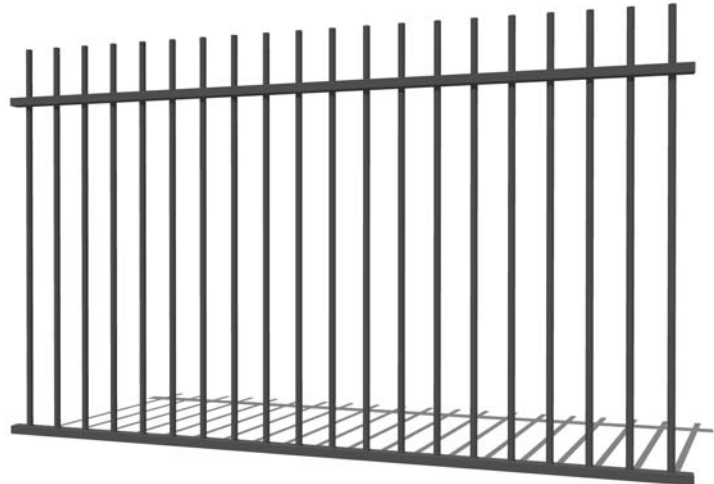

Other sizes can be customized according to customer preferences.

\*Note: For both Swing & Sliding Driveway Gates, when a single gate panel exceeds 3.0m in width or 1.8m in height, a Central Supporting Rail will be added to enhance structural strength and durability.

**FENCE PANEL**

**Fence Panel**  
Stocked Sizes  
900mm(H) x 2070mm(W)  
1200mm(H) x 2070mm(W)  
1500mm(H) x 2070mm(W)  
Other sizes can be customized according to customer preferences.

**PEDESTRIAN GATE**