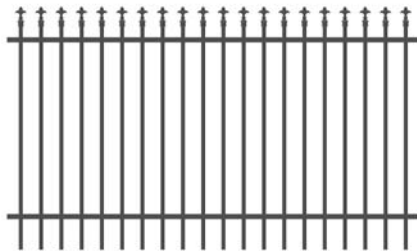

FENCE PANEL

Fence Panel
Stocked Sizes
900mm(H) x 2070mm(W)
1200mm(H) x 2070mm(W)
1500mm(H) x 2070mm(W)
Other sizes can be customized according to customer preferences.