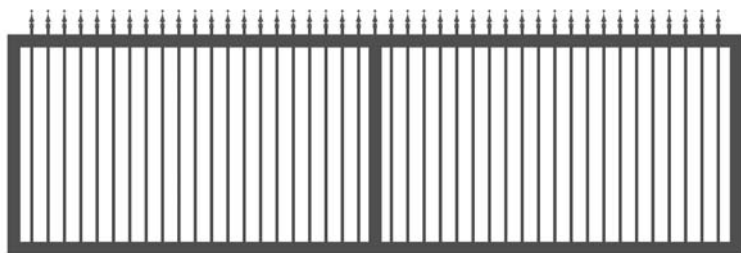

Other sizes can be customized according to customer preferences.

**PEDESTRIAN GATE**

**Pedestrian Gate**  
Stocked Sizes

|                      |
|----------------------|
| 900mm(H) x 900mm(W)  |
| 1200mm(H) x 900mm(W) |
| 1500mm(H) x 900mm(W) |
| 1800mm(H) x 900mm(W) |

Other sizes can be customized according to customer preferences.

**DRIVEWAY SWING GATE**

**Swing Driveway Gate**  
Stocked Sizes

|               |               |
|---------------|---------------|
| Height: 900mm | Width: 1500mm |
| 1200mm        | 2000mm        |
| 1500mm        | 2500mm        |
| 1800mm        | 3000mm        |
|               | 3500mm        |

Other sizes can be customized according to customer preferences.

**DRIVEWAY SLIDING GATE**

**Sliding Driveway Gate**  
Stocked Sizes

|               |               |
|---------------|---------------|
| Height: 900mm | Width: 3000mm |
| 1200mm        | 3500mm        |
| 1500mm        | 4000mm        |
| 1800mm        | 4500mm        |
|               | 5000mm        |
|               | 5500mm        |
|               | 6000mm        |
|               | 6500mm        |
|               | 7000mm        |