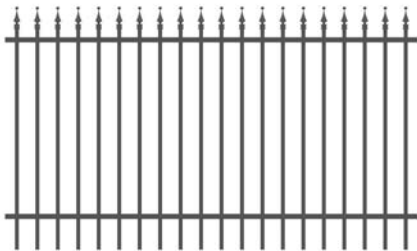

FENCE PANEL

Fence Panel
Stocked Sizes
900mm(H) x 2070mm(W)
1200mm(H) x 2070mm(W)
1500mm(H) x 2070mm(W)
Other sizes can be customized according to customer preferences.