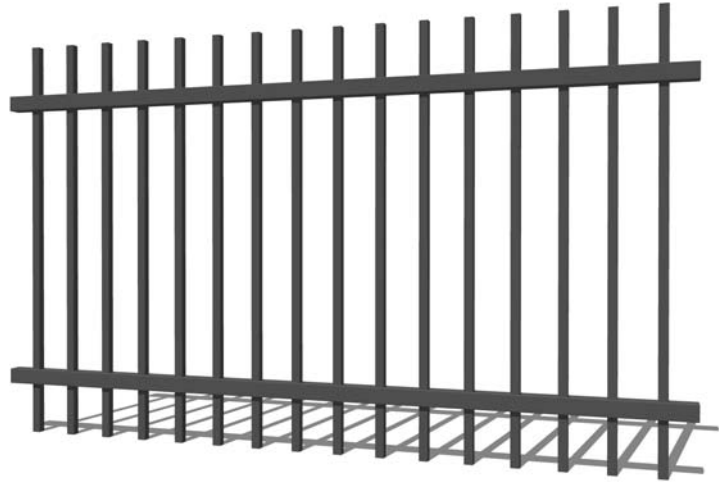

\*Additional colours available upon request.

**FENCE PANEL**

**Fence Panel**  
Stocked Sizes  
900mm(H) x 2350mm(W)  
1200mm(H) x 2350mm(W)  
1500mm(H) x 2350mm(W)  
Other sizes can be customized according to customer preferences.