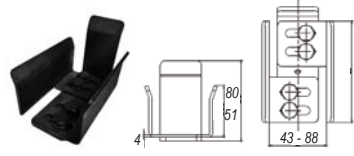

SL-268 - MX02A
Sliding Gate Stopper with Base Plate
Material: Galvanised Steel
Weight: 1.0kg

SL-315 - ZDMD01A
Adjustable Sliding Gate End Stop
Material: Galvanised Steel
Weight: 2.9kg