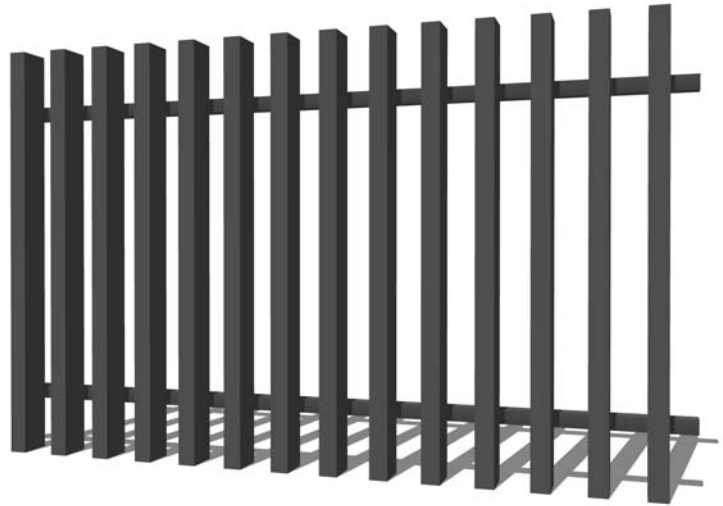

FaceLine 4040 GM-SDWL-12

PICKET PROFILE

STOCKED COLOUR OPTIONS

*Additional colours available upon request.