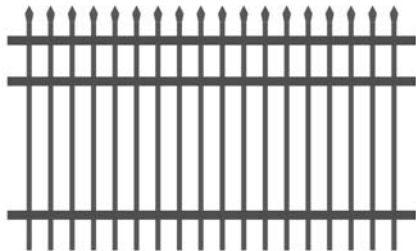

**FENCE PANEL**

**Fence Panel**  
Stocked Sizes

|                       |
|-----------------------|
| 900mm(H) x 2350mm(W)  |
| 1200mm(H) x 2350mm(W) |
| 1500mm(H) x 2350mm(W) |
| 1800mm(H) x 2350mm(W) |
| 2000mm(H) x 2350mm(W) |