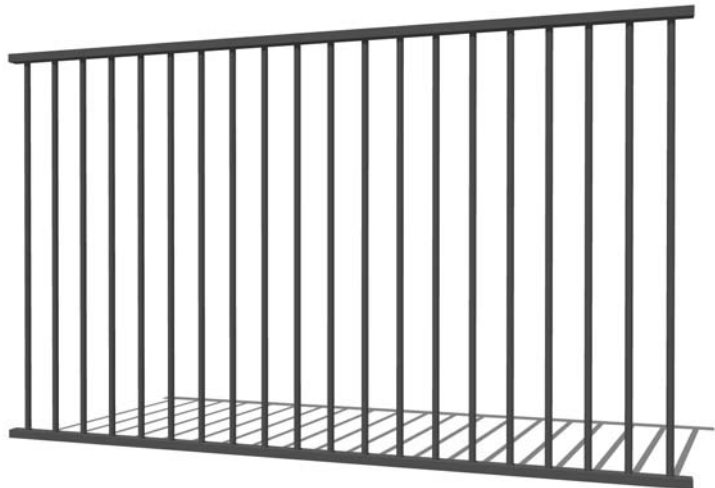

CoreLine 4040
GM-SDWL-30

INFILL PROFILE

STOCKED COLOUR OPTIONS

*Additional colours available upon request.