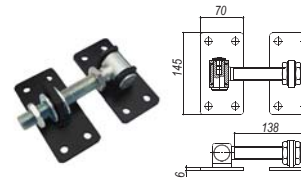

SL-289 - JL79D
Swing Gate Adjustable Hinge
Material: Galvanised Steel
Weight: 2.1kg