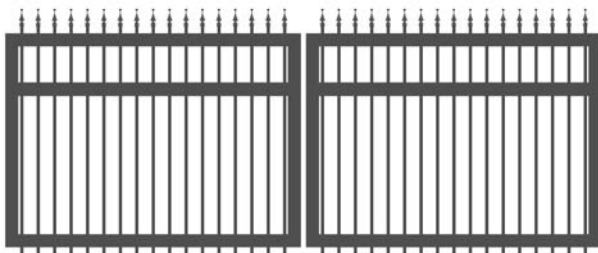

DRIVEWAY SWING GATE

Swing Driveway Gate Stocked Sizes	
Height: 900mm	Width: 1500mm
1200mm	2000mm
1500mm	2500mm
1800mm	3000mm
	3500mm
Other sizes can be customized according to customer preferences.