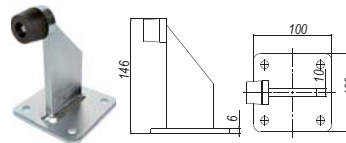

SL-268 - MX02A
Sliding Gate Stopper with Base Plate
Material: Galvanised Steel
Weight: 1.0kg