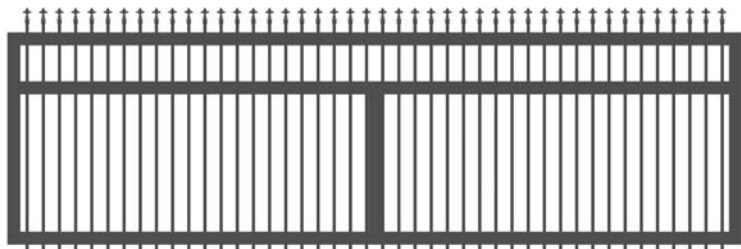

Other sizes can be customized according to customer preferences.

**PEDESTRIAN GATE**

**Pedestrian Gate**  
Stocked Sizes

|                      |
|----------------------|
| 900mm(H) x 900mm(W)  |
| 1200mm(H) x 900mm(W) |
| 1500mm(H) x 900mm(W) |
| 1800mm(H) x 900mm(W) |

Other sizes can be customized according to customer preferences.

**DRIVEWAY SWING GATE**

**Swing Driveway Gate**  
Stocked Sizes

| Height: | Width: |
|---------|--------|
| 900mm   | 1500mm |
| 1200mm  | 2000mm |
| 1500mm  | 2500mm |
| 1800mm  | 3000mm |
|         | 3500mm |

Other sizes can be customized according to customer preferences.

**DRIVEWAY SLIDING GATE**

**Sliding Driveway Gate**  
Stocked Sizes

| Height: | Width: |
|---------|--------|
| 900mm   | 3000mm |
| 1200mm  | 3500mm |
| 1500mm  | 4000mm |
| 1800mm  | 4500mm |
|         | 5000mm |
|         | 5500mm |
|         | 6000mm |
|         | 6500mm |
|         | 7000mm |