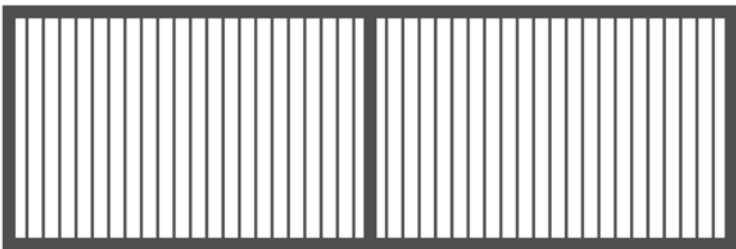

DRIVEWAY SLIDING GATE

*Note: For both Swing & Sliding Driveway Gates, when a single gate panel exceeds 3.0m in width or 1.8m in height, a Central Supporting Rail will be added to enhance structural strength and durability.

*Ideal Applications: