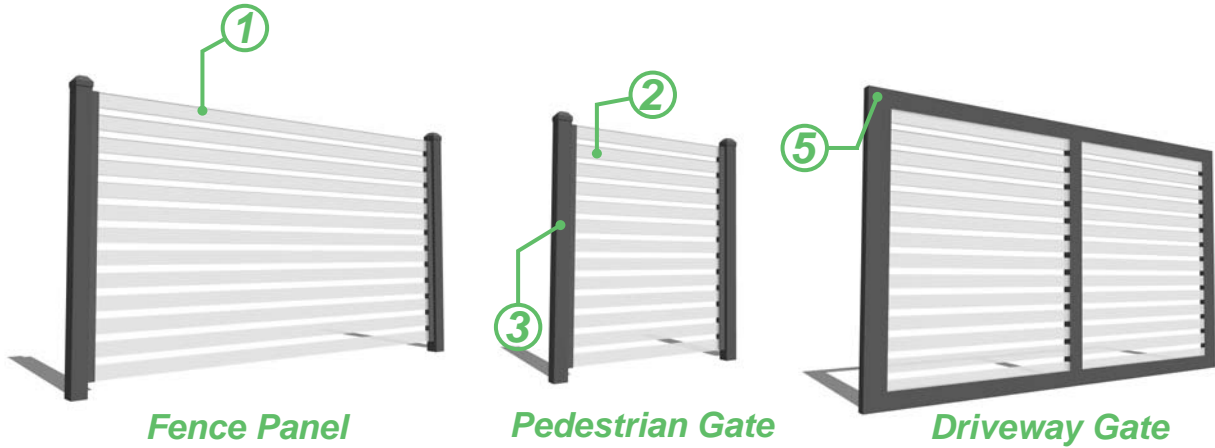

# VistaLine SYSTEM

The VistaLine series is designed for privacy, airflow, and modern living. This range includes slatted and louvre-style fences with various gap options — from fully enclosed to partially open — allowing for light and ventilation where needed. Some profiles are fixed, while others allow adjustable airflow, making this series perfect for private courtyards, patios, and side boundaries. VistaLine not only enhances privacy but also adds architectural appeal to your property.