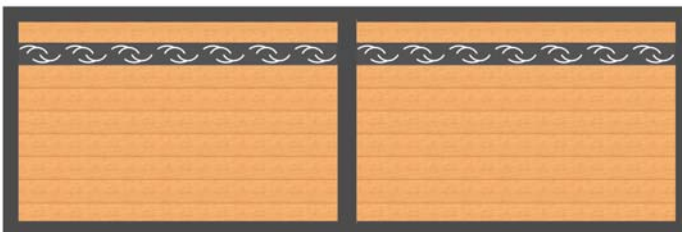

DRIVEWAY SLIDING GATE

Sliding Driveway Gate Stacked Sizes	
Height: 1200mm	Width: 3000mm
1500mm	3500mm
1800mm	4000mm
	4500mm
	5000mm
	5500mm
	6000mm
	6500mm
	7000mm
Other sizes can be customized according to customer preferences.	

*Note: For both Swing & Sliding Driveway Gates, when a single gate panel exceeds 3.0m in width or 1.8m in height, a Central Supporting Rail will be added to enhance structural strength and durability.

*Ideal Applications:

Residential
Boundary

Decorative
& Garden

Commercial
& Factory