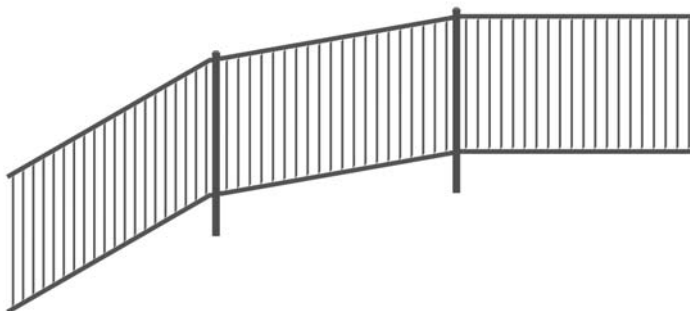

*\*Additional colours available upon request.*

**FENCE PANEL**

**Flat**

**45° Tilted**

**Fence Panel**  
Stocked Sizes  
950mm(H) x 2300mm(W)  
1200mm(H) x 2300mm(W)

**PANEL DEMONSTRATION**

*\*Posts, Brackets and other accessories are not included.*

This aluminium fence system is built for flexibility and strength, offering a sleek, modern finish that adapts to the shape of your site.

*With the ability to tilt up to 45 degrees, it's ideal for installation along retaining walls, uneven boundaries, stepped sections, or sloped driveways—delivering a smart solution where standard panels won't work.*