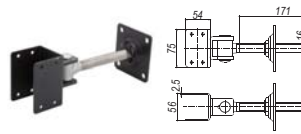

SL-289 - JL118A
Estate Gate Adjustable Hinge - Heavy Duty
Material: Galvanised Steel
Weight: 1.4kg

SL-273 - JL29B
Swing Gate Adjustable Hinge
Material: Galvanised Steel
Weight: 0.9kg

Automation Gate Motors & Remote