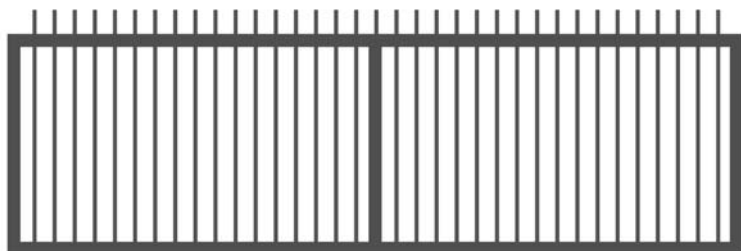

DRIVEWAY SLIDING GATE

*Note: For both Swing & Sliding Driveway Gates, when a single gate panel exceeds 3.0m in width or 1.8m in height, a Central Supporting Rail will be added to enhance structural strength and durability.

*Ideal Applications: