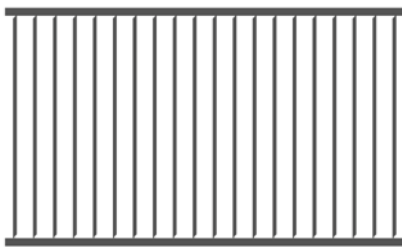

*\*Additional colours available upon request.*

**FENCE PANEL**

**Flat**

**45° Tilted**

**Fence Panel**  
Stocked Sizes  
950mm(H) x 2300mm(W)  
1200mm(H) x 2300mm(W)

**PANEL DEMONSTRATION**

*\*Posts, Brackets and other accessories are not included.*