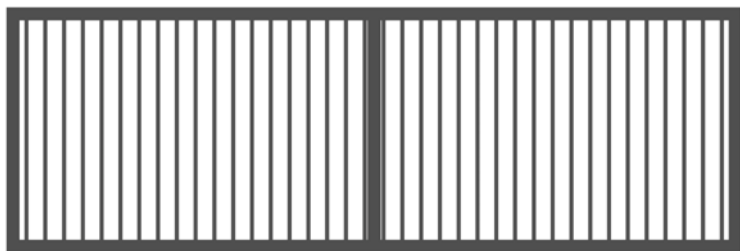

DRIVEWAY SLIDING GATE

*Note: For both Swing & Sliding Driveway Gates, when a single gate panel exceeds 3.0m in width or 1.8m in height, a Central Supporting Rail will be added to enhance structural strength and durability.

*Ideal Applications: