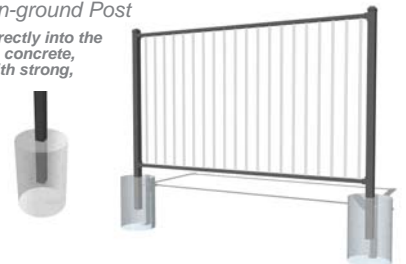

### Option 1: TOP FIX - Flange Plate

Installed directly on top of the surface using a Flange Plate to secure the post.

GM-Y13041 Flange 100x10mm Flange Plate

### Option 2: IN-GROUND FIX - In-ground Post

Posts are Embedded directly into the ground and secured with concrete, providing a clean look with strong, stable support.

Embedded Concrete Pile Ø300mm Minimum

### Option 3: SIDE FIX - Direct Mount

Posts are fixed to the side of a structure using Bolts or Anchors, ideal for maximizing usable surface space on decks, stairs, or concrete pads.

Coach Screw M12 Dia. x 110mm

### Option 4: WALL-TO-WALL FIX - Rail Bracket

Rails are installed between two solid surfaces—such as brick, concrete, or timber—using Rail Brackets fixed directly to the walls with screws for a secure, streamlined fit.