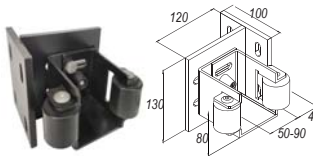

SL-267 - MX02B
Swing Gate Stopper with Rubber
Material: Galvanised Steel
Weight: 0.5kg

SL-279 - MD05A
Adjustable Gate End Stop
Material: Galvanised Steel
Weight: 2.9kg