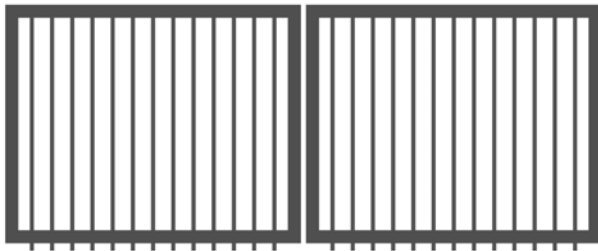

DRIVEWAY SWING GATE

Swing Driveway Gate
Stocked Sizes
Height: 900mm 1200mm 1500mm
Width: 1500mm 2000mm 2500mm 3000mm 3500mm
Other sizes can be customized according to customer preferences.