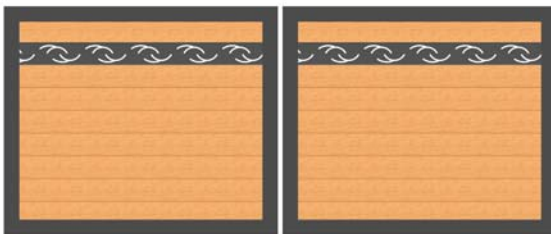

DRIVEWAY SWING GATE

Swing Driveway Gate Stacked Sizes	
Height: 1200mm	Width: 1500mm
1500mm	2000mm
1800mm	2500mm
	3000mm
	3500mm
Other sizes can be customized according to customer preferences.