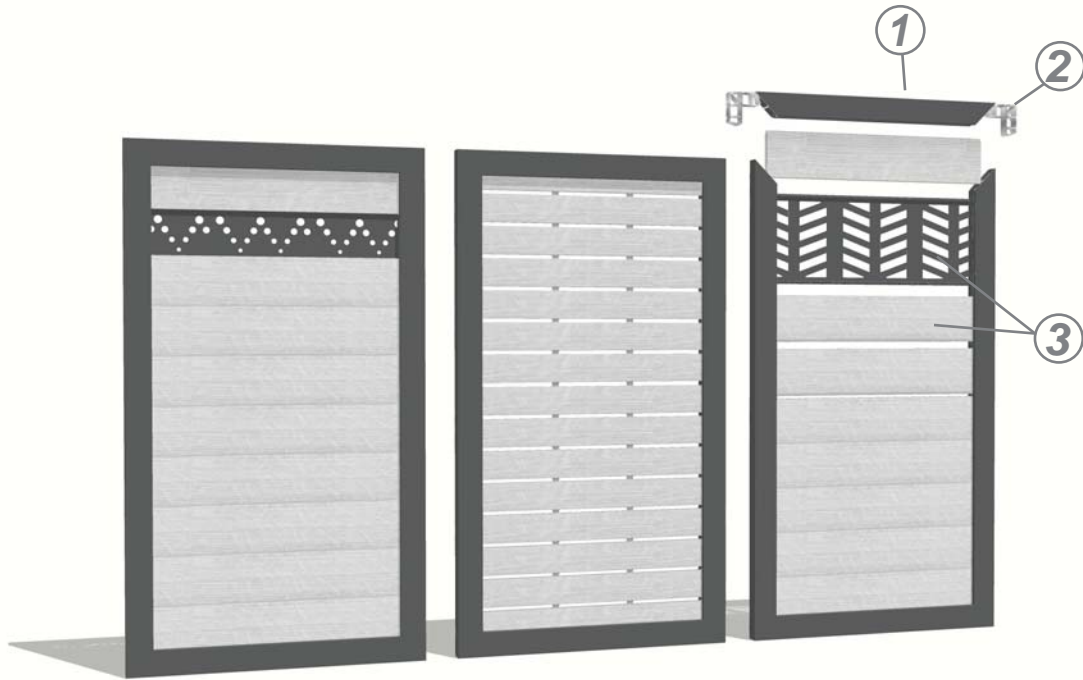

Wide Patten 2

Each board type is available in three elegant colours:

Black

Teak

Magic Grey