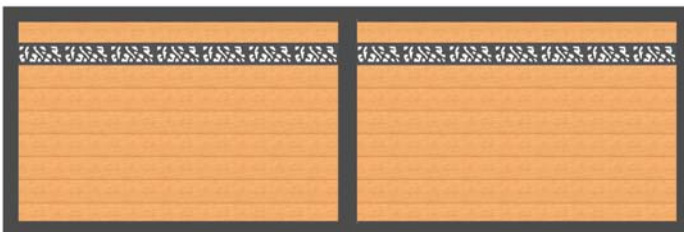

DRIVEWAY SLIDING GATE

Sliding Driveway Gate Stocked Sizes	
Height: 1200mm 1500mm 1800mm	Width: 3000mm
	3500mm
	4000mm
	4500mm 5000mm 5500mm 6000mm 6500mm 7000mm
Other sizes can be customized according to customer preferences.	

*Note: For both Swing & Sliding Driveway Gates, when a single gate panel exceeds 3.0m in width or 1.8m in height, a Central Supporting Rail will be added to enhance structural strength and durability.

*Ideal Applications: