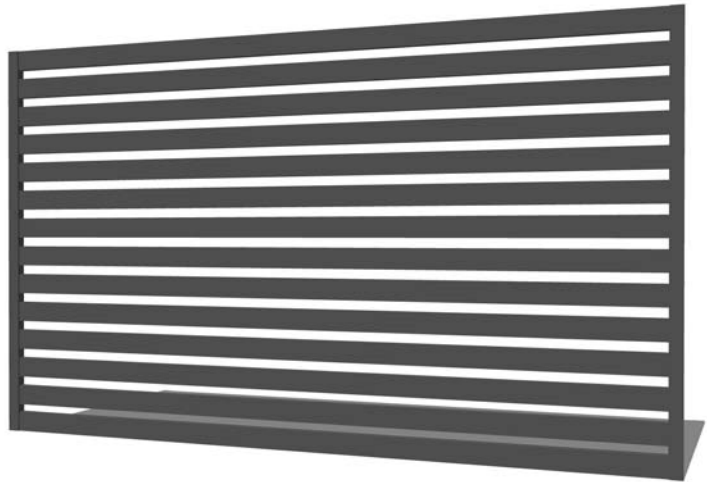

### FENCE PANEL

| Fence Panel<br>Stocked Sizes |
|------------------------------|
| 900mm(H) x 1500mm(W)         |
| 900mm(H) x 2000mm(W)         |
| 1200mm(H) x 1500mm(W)        |
| 1200mm(H) x 2000mm(W)        |
| 1500mm(H) x 1500mm(W)        |
| 1500mm(H) x 2000mm(W)        |
| 1800mm(H) x 1500mm(W)        |
| 1800mm(H) x 2000mm(W)        |