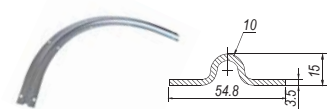

SL-288 - HGR10W0.5M
Bolt-down Sliding Track - Curved
Curved Radius: 0.5m
Weight: 1.7kg