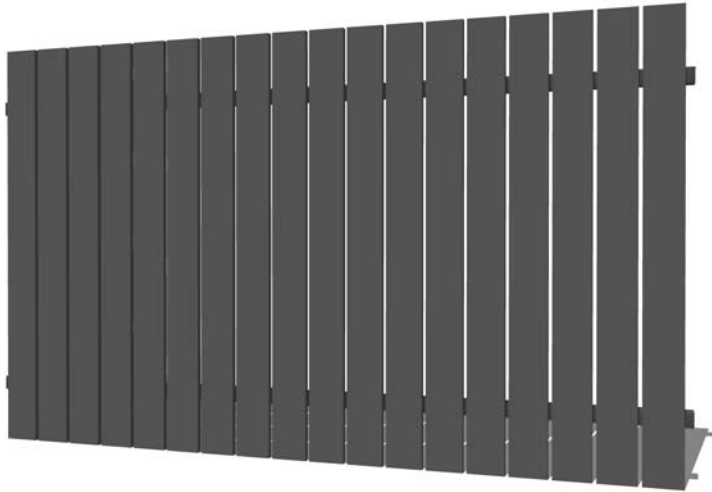

FaceLine 4040 GM-SDWL-04

PICKET PROFILE

STOCKED COLOUR OPTIONS

*Additional colours available upon request.