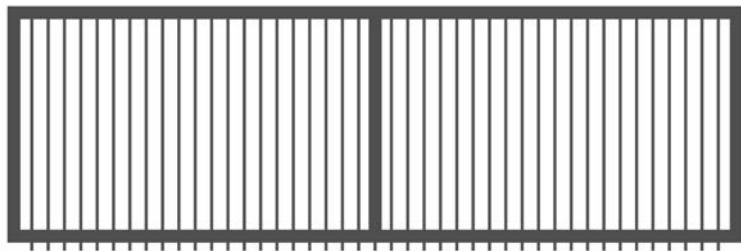

DRIVEWAY SLIDING GATE

*Note: For both Swing & Sliding Driveway Gates, when a single gate panel exceeds 3.0m in width or 1.8m in height, a Central Supporting Rail will be added to enhance structural strength and durability.

*Ideal Applications: