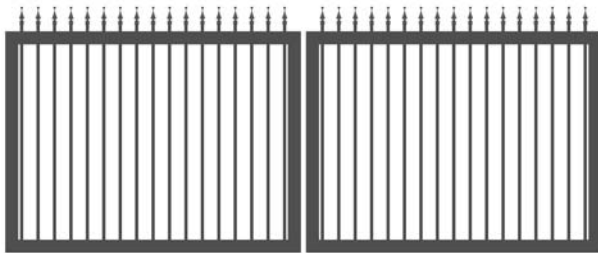

**PEDESTRIAN GATE**

**Pedestrian Gate**  
Stocked Sizes  
900mm(H) x 900mm(W)  
1200mm(H) x 900mm(W)  
1500mm(H) x 900mm(W)  
Other sizes can be customized  
according to customer preferences.

**DRIVEWAY SWING GATE**