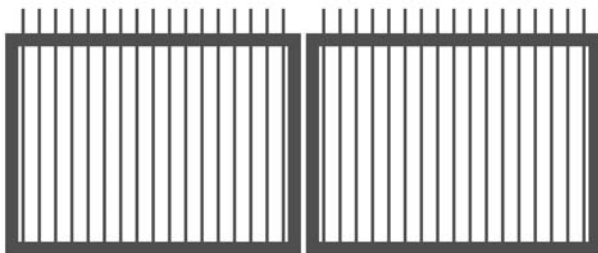

DRIVEWAY SWING GATE

Swing Driveway Gate Stocked Sizes	
Height: 900mm	Width: 1500mm
1200mm	2000mm
1500mm	2500mm
1800mm	3000mm
	3500mm
	4000mm
Other sizes can be customized according to customer preferences.