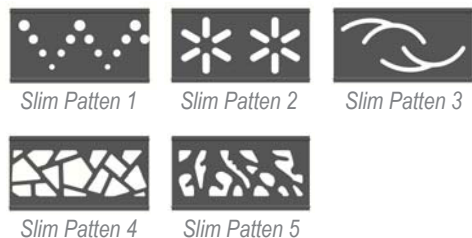

Each board type is available in three elegant colours: