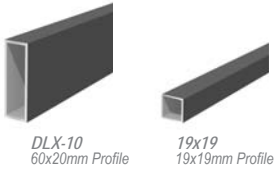

FaceLine 4040 GM-SDWL-48

PICKET PROFILE

DLX-10
60x20mm Profile

19x19
19x19mm Profile