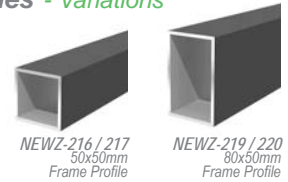

## 4 Post Profiles - Variations

Available in 50mm, 65mm, 75mm, and 100mm sizes, selected based on fence span and height. Each post includes a top end cap for a sleek appearance.

NEWZ-50 50x50mm Post  
NEWZ-Y13054 50x50mm Post

## 5 Gate Frame Profiles - Variations

Available in 50x50 and 80x50 sizes, each frame includes internal corner stakes for secure joints and a snap-on cover plate for a clean, modern finish. Designed for strength, stability, and style.