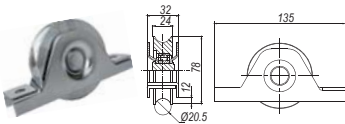

SL-328 - HD1U80R10
Ø78mm Sliding Gate Wheel - U Groove
Material: Galvanised Steel
Weight: 0.8kg