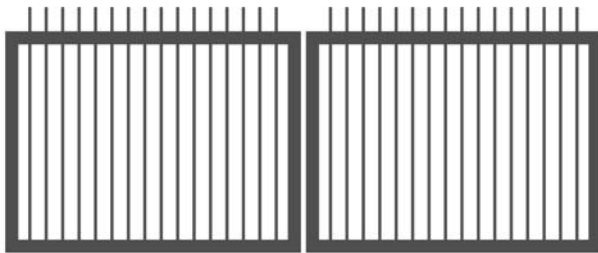

DRIVEWAY SWING GATE

Swing Driveway Gate
Stocked Sizes
Height: 900mm 1200mm 1500mm
Width: 1500mm 2000mm 2500mm 3000mm 3500mm
Other sizes can be customized according to customer preferences.