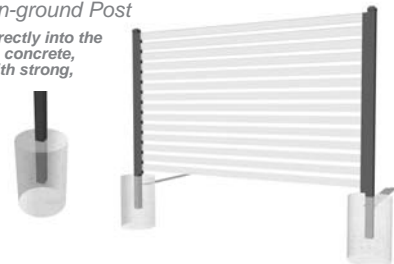

Option 2: IN-GROUND FIX - In-ground Post

Posts are Embedded directly into the ground and secured with concrete, providing a clean look with strong, stable support.

Embedded Concrete Pile
Ø300mm Minimum