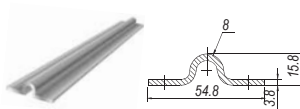

SL-197
Silence Sliding Track
Material: Aluminium
Weight: 0.8kg/m