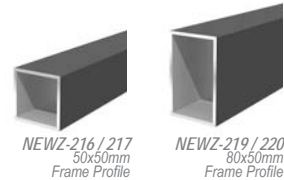

## 4 Post Profiles - Variations

Available in 50mm, 65mm, 75mm, and 100mm sizes, selected based on fence span and height. Each post includes a top end cap for a sleek appearance.

NEWZ-50  
50x50mm Post

NEWZ-Y13054  
50x50mm Post

## 5 Gate Frame Profiles - Variations

Available in 50x50 and 80x50 sizes, each frame includes internal corner stakes for secure joints and a snap-on cover plate for a clean, modern finish. Designed for strength, stability, and style.