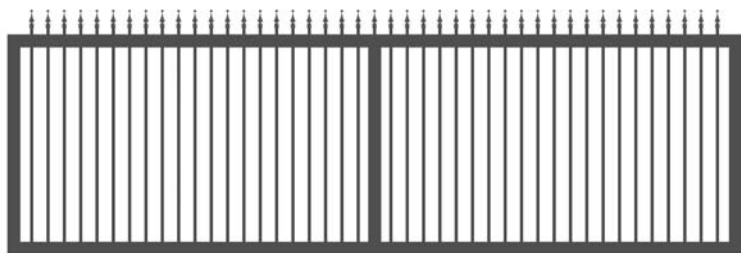

**PEDESTRIAN GATE**

**Pedestrian Gate**  
Stocked Sizes  
900mm(H) x 900mm(W)  
1200mm(H) x 900mm(W)  
1500mm(H) x 900mm(W)  
Other sizes can be customized  
according to customer preferences.

**DRIVEWAY SWING GATE**

**Swing Driveway Gate**  
Stocked Sizes  
Height: 900mm 1200mm 1500mm  
Width: 1500mm 2000mm 2500mm 3000mm 3500mm  
Other sizes can be customized according to customer preferences.

**DRIVEWAY SLIDING GATE**

**Sliding Driveway Gate**  
Stocked Sizes  
Height: 900mm 1200mm 1500mm  
Width: 3000mm 3500mm 4000mm 4500mm 5000mm 5500mm 6000mm 6500mm 7000mm  
Other sizes can be customized according to customer preferences.