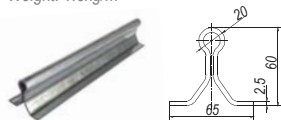

SL-266 - HGDR10
In-ground Sliding Track
Material: Galvanised Steel
Weight: 3.2kg/m