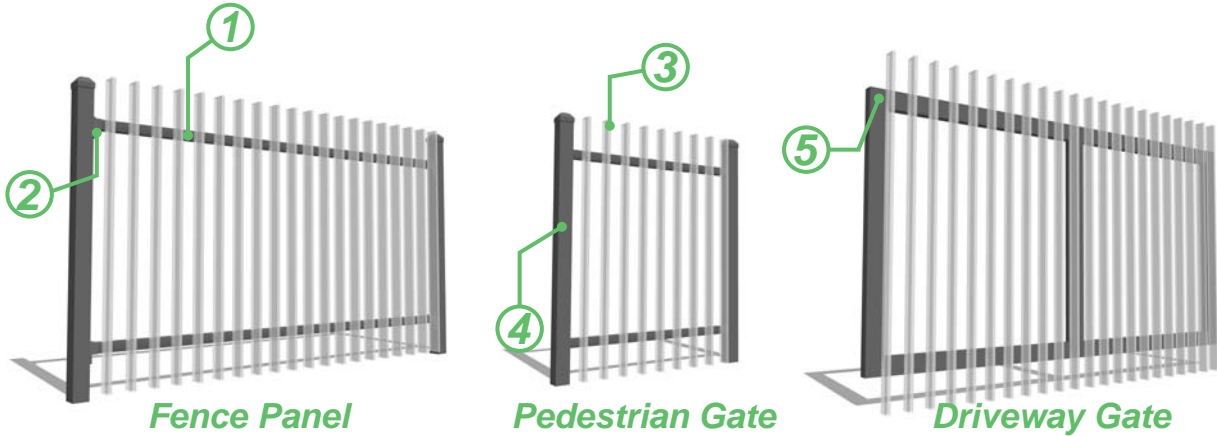

**Versatility:** Aluminium fences are available in a wide range of styles, colours, and heights, making them suitable for various aesthetic preferences and functional needs. Whether you prefer a traditional or modern look, there's an aluminium fence design to complement any property.

# Fence & Gate Projects

Fence Profile: GM-SDWL-03 Burger King, Glenn In, Auckland

Fence Profile: GM-SDWL-03 Popeyes, Papatoetoe, Auckland

Fence Profile: GM-SDWL-08-1 One Tree Hill, Auckland

**Security:** Aluminium fences provide a secure boundary for residential, commercial, or industrial properties. Their sturdy construction and customizable height options help deter trespassers and enhance overall security measures.

# FaceLine SYSTEM

The FaceLine 4040 series features a modern, minimalist look with vertical pickets mounted to the front face of a robust 40x40mm rail. This design creates a clean, flush aesthetic from the front while offering excellent rigidity and strength. Ideal for both residential and commercial applications, FaceLine fences are easy to install and provide a sleek visual line that complements a wide range of architectural styles.