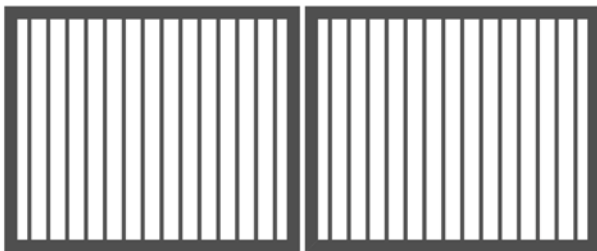

DRIVEWAY SWING GATE

Swing Driveway Gate
Stocked Sizes
Height: 900mm 1200mm 1500mm
Width: 1500mm 2000mm 2500mm 3000mm 3500mm
Other sizes can be customized according to customer preferences.