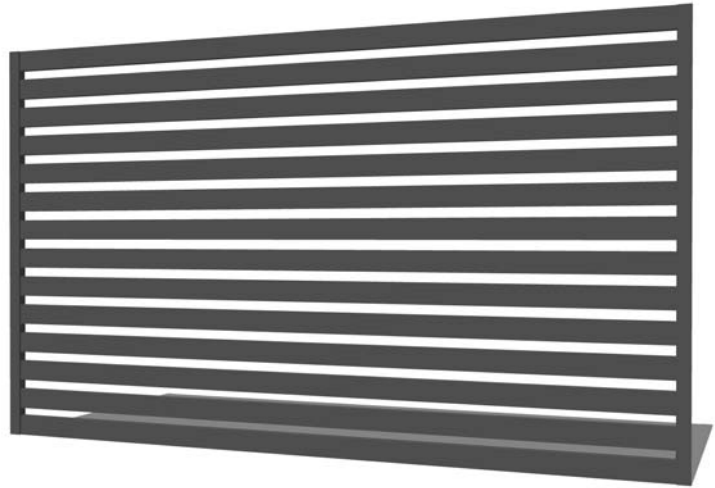

VistaLine GM-SDWL-26

INFILL & RAIL PROFILES

STOCKED COLOUR OPTIONS

*Additional colours available upon request.