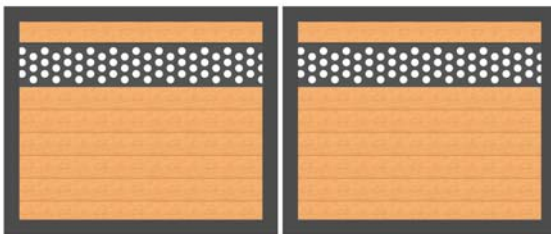

DRIVEWAY SWING GATE

Swing Driveway Gate Stocked Sizes	
Height: 1200mm	Width: 1500mm
1500mm	2000mm
1800mm	2500mm
	3000mm
	3500mm
Other sizes can be customized according to customer preferences.