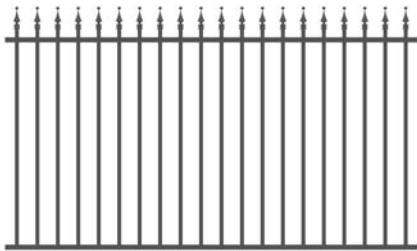

FENCE PANEL

Fence Panel
Stocked Sizes
900mm(H) x 2070mm(W)
1200mm(H) x 2070mm(W)
1500mm(H) x 2070mm(W)
Other sizes can be customized
according to customer preferences.