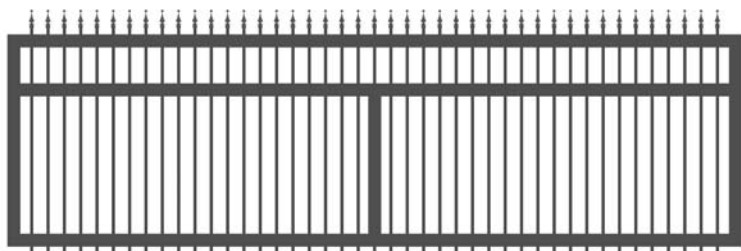

DRIVEWAY SLIDING GATE

Sliding Driveway Gate Stocked Sizes	
Height: 900mm	Width: 3000mm
1200mm	3500mm
1500mm	4000mm
1800mm	4500mm
	5000mm
	5500mm
	6000mm
	6500mm
	7000mm
Other sizes can be customized according to customer preferences.	

*Note: For both Swing & Sliding Driveway Gates, when a single gate panel exceeds 3.0m in width or 1.8m in height, a Central Supporting Rail will be added to enhance structural strength and durability.

*Ideal Applications: