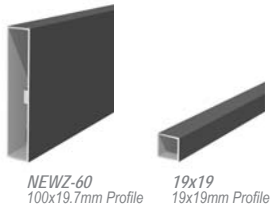

FaceLine 4040 GM-SDWL-47

PICKET PROFILE