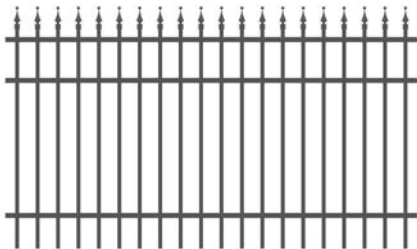

### FENCE PANEL

| Fence Panel<br>Stocked Sizes                                     |  |
|--|--|
| 900mm(H) x 2070mm(W)   |  |
| 1200mm(H) x 2070mm(W)  |  |
| 1500mm(H) x 2070mm(W)  |  |
| 1800mm(H) x 2070mm(W)  |  |
| Other sizes can be customized according to customer preferences. |  |