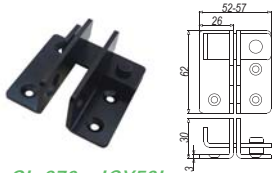

Gate Latches & Bolts

SL-270 - JCX53L
Safety Gate Latch - Left Side Open
Material: Galvanised Steel
Weight: 0.2kg