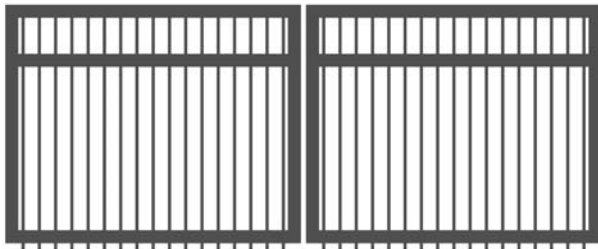

DRIVEWAY SWING GATE

Swing Driveway Gate Stocked Sizes	
Height: 900mm	Width: 1500mm
1200mm	2000mm
1500mm	2500mm
1800mm	3000mm
	3500mm
	4000mm
Other sizes can be customized according to customer preferences.