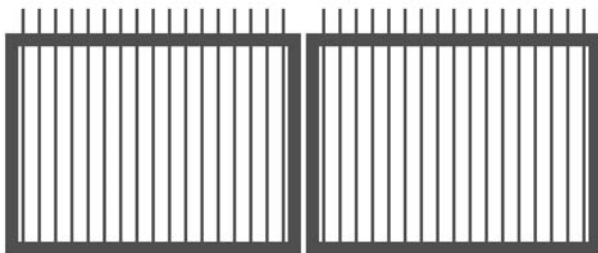

DRIVEWAY SWING GATE

Swing Driveway Gate
Stocked Sizes
Height: 900mm 1200mm 1500mm
Width: 1500mm 2000mm 2500mm 3000mm 3500mm
Other sizes can be customized according to customer preferences.