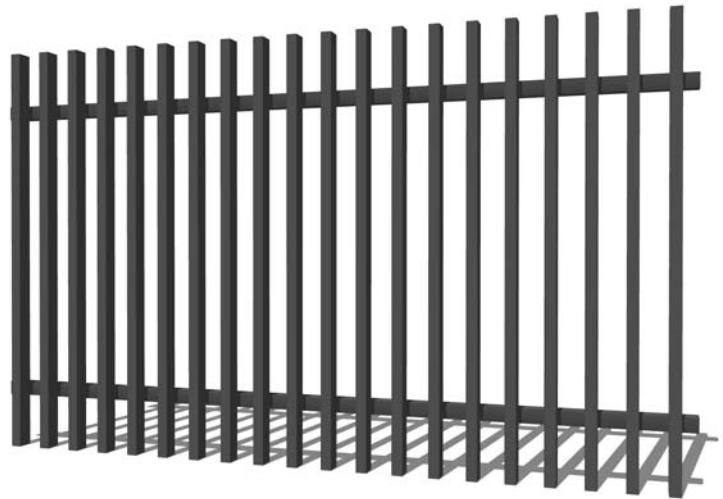

FaceLine 4040
GM-SDWL-09

PICKET PROFILE

STOCKED COLOUR OPTIONS

*Additional colours available upon request.