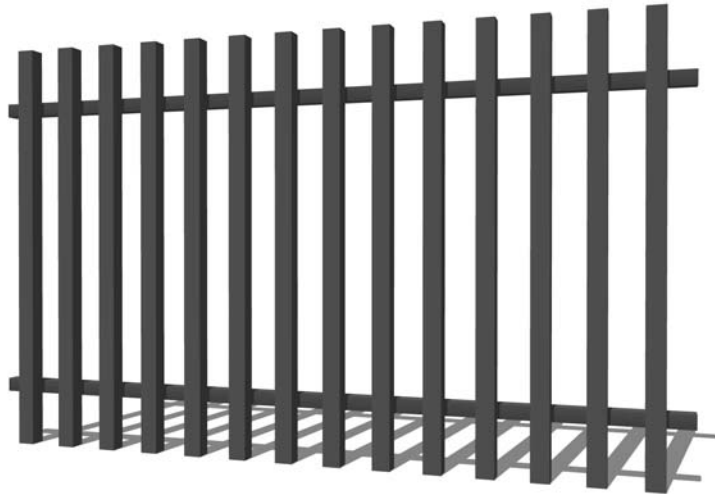

FaceLine 4040 GM-SDWL-10

PICKET PROFILE

STOCKED COLOUR OPTIONS

*Additional colours available upon request.