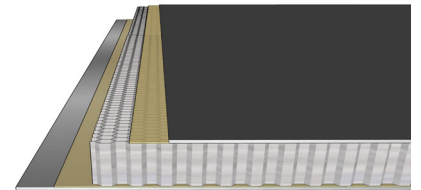

"✓" Stocked Item
 "✱" Pre-order Only Item
 (30-40 working days delivery)

Standard Treadplate

5052 - H32

5 Bar Pattern

Product Code	Ex Stock	Thickness (mm)	Length (mm)	Width (mm)	Weight (kg)
5052TP15153	✓	1.50	1500	3000	18.90
5052TP161224	✓	1.60	1200	2400	13.82
5052TP21224	✓	2.00	1200	2400	17.06
5052TP251224	✓	2.50	1200	2400	21.67
5052TP31224	✓	3.00	1200	2400	25.89
5052TP3153	✓	3.00	1500	3000	40.25
5052TP41224	✓	4.00	1200	2400	33.41
5052TP4153	✓	4.00	1500	3000	52.20
5052TP51224	✓	5.00	1200	2400	41.76
5052TP5153	✓	5.00	1500	3000	65.25
5052TP61224	✓	6.00	1200	2400	50.11
5052TP6153	✓	6.00	1500	3000	77.16
5052TP81224	✓	8.00	1200	2400	66.81

Honeycomb Panel

Powdercoated both sides of surfaces

Product Code	Ex Stock	Thickness (mm)	Length (mm)	Width (mm)	Colour
HS1712525MF	✓	17.00	1250	2500	Mill Finish
HS1712525Ironsand	✓	17.00	1250	2500	Ironsand
HS1712525Black	✓	17.00	1250	2500	Black