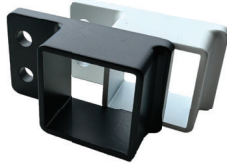

SL-31
Post Bracket
for 40x40 Rail