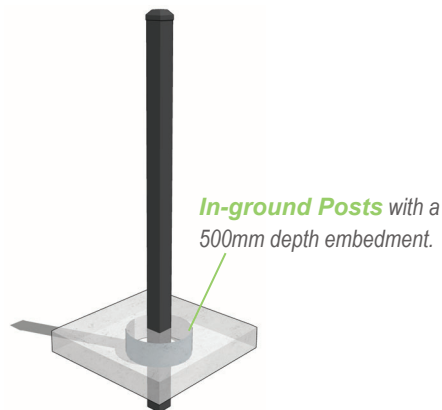

In-ground Post

Post Size

Post Height

50x50x2.0 mm	1500, 1800, 2000, 2500 mm
50x50x3.0 mm	1500, 1800, 2000, 2500 mm
65x65x2.5 mm	1500, 1800, 2000, 2500 mm
75x75x3.0 mm	1500, 2000, 2500, 3000 mm
100x100x3.0 mm	1500, 2000, 2500, 3000 mm
100x100x4.0 mm	1500, 2000, 2500, 3000 mm

Other **HEIGHTS** can be **CUSTOMISED** upon request.