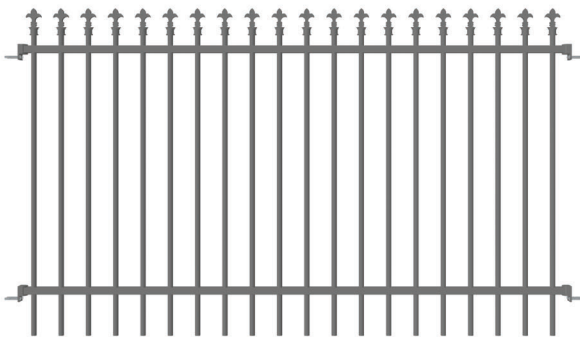

GM-SDWL-07

Fence Panel Stocked Sizes

900mm (H) x 2070mm (W)
1200mm (H) x 2070mm (W)
1500mm (H) x 2070mm (W)

Other sizes can be customized according to customer preferences.