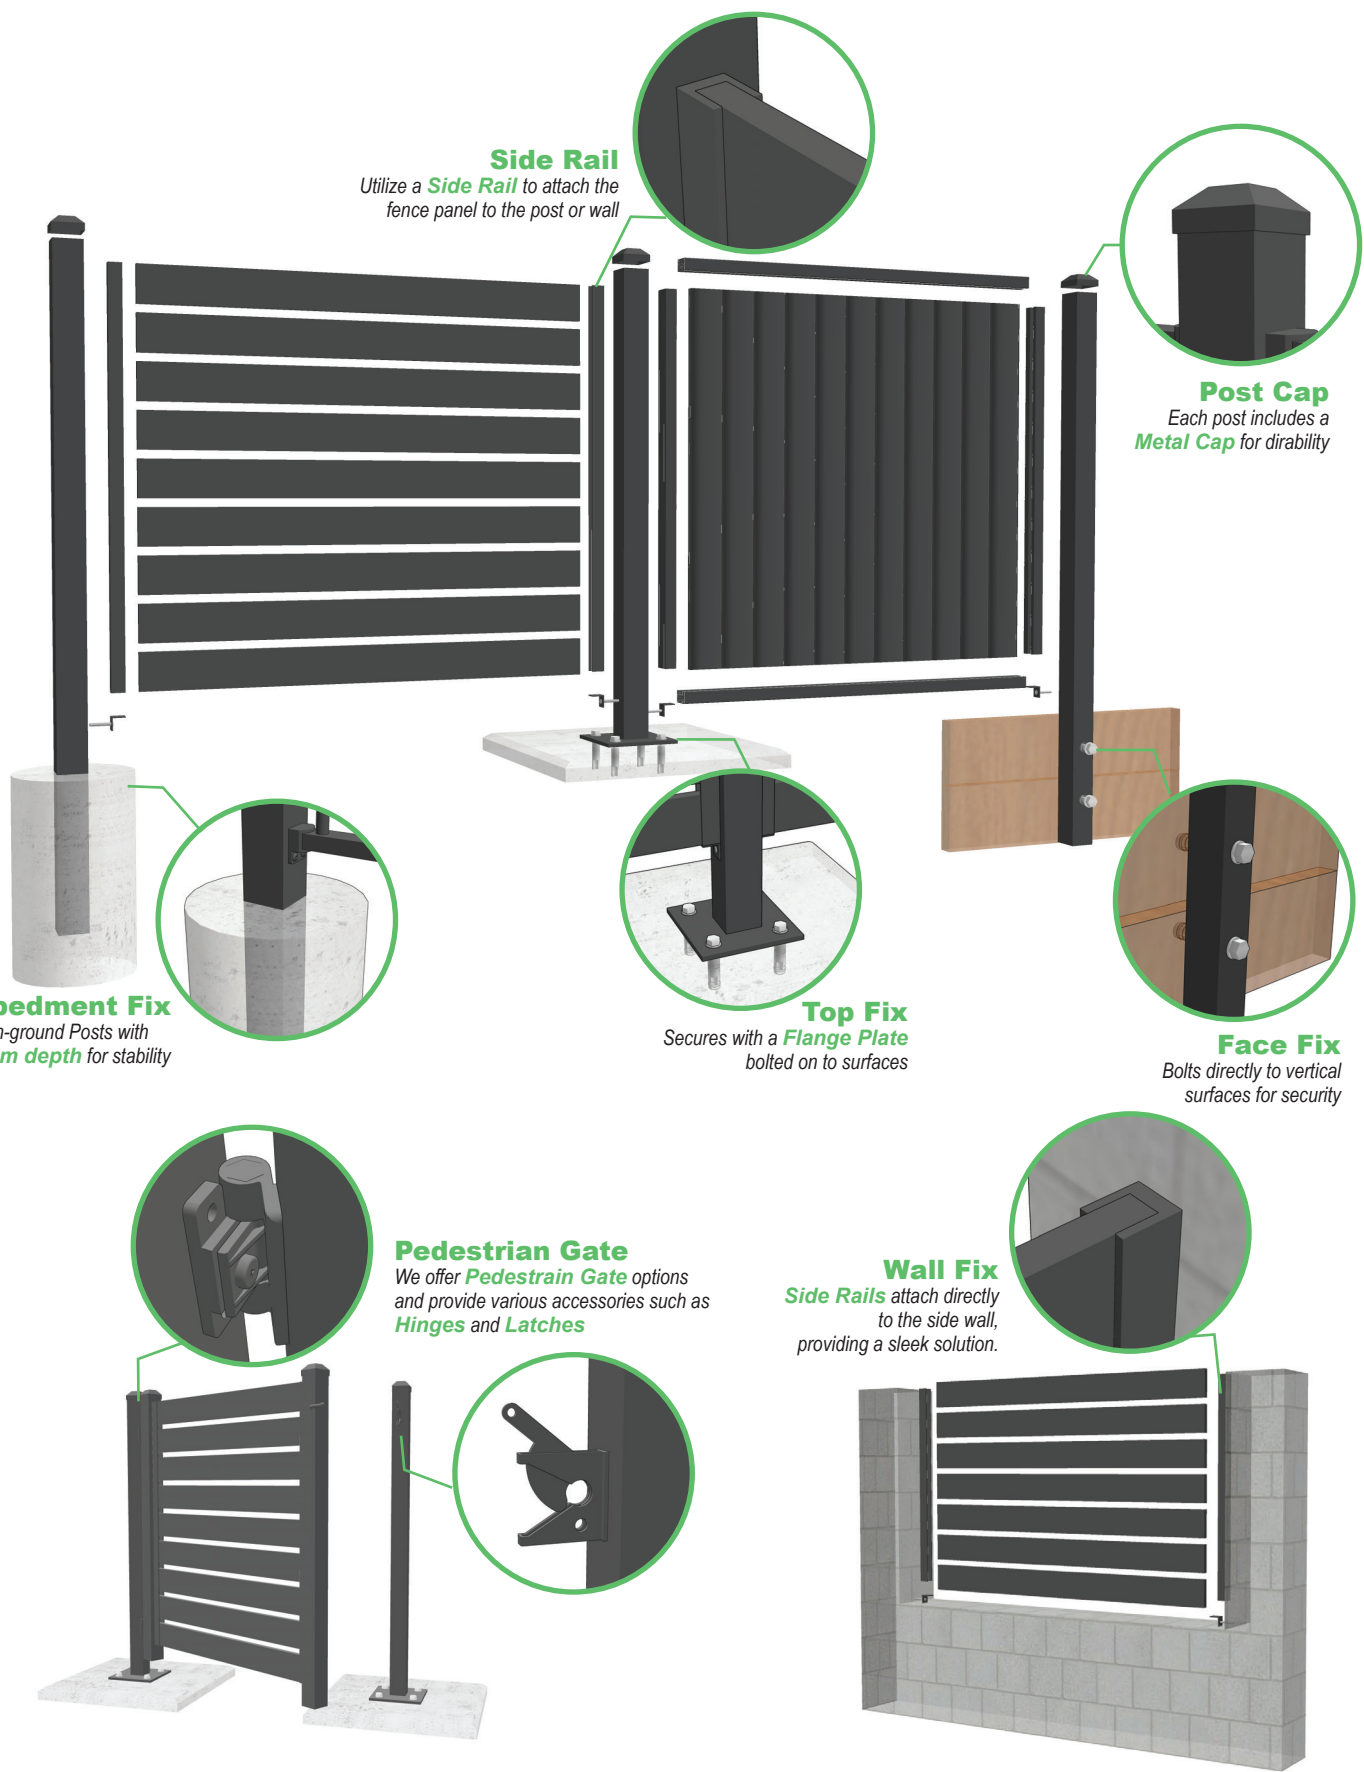

Aluminium Picket Fence

Side Bracket
Utilize a **Side Bracket** to attach the fence panel to the post or wall

Post Cap
Each post includes a **Metal Cap** for durability

Embedment Fix
Uses In-ground Posts with **500mm depth** for stability

Top Fix
Secures with a **Flange Plate** bolted on to surfaces

Face Fix
Bolts directly to vertical surfaces for security

Pedestrian Gate
We offer **Pedestrian Gate** options and provide various accessories such as **Hinges** and **Latches**

Wall Fix
Mounting Brackets attach directly to the side wall, providing a sleek solution

Aluminium Slat Fence

Side Rail
Utilize a **Side Rail** to attach the fence panel to the post or wall

Post Cap
Each post includes a **Metal Cap** for durability

Embedment Fix
Uses In-ground Posts with **500mm depth** for stability

Top Fix
Secures with a **Flange Plate** bolted on to surfaces

Face Fix
Bolts directly to vertical surfaces for security

Pedestrian Gate
We offer **Pedestrian Gate** options and provide various accessories such as **Hinges** and **Latches**