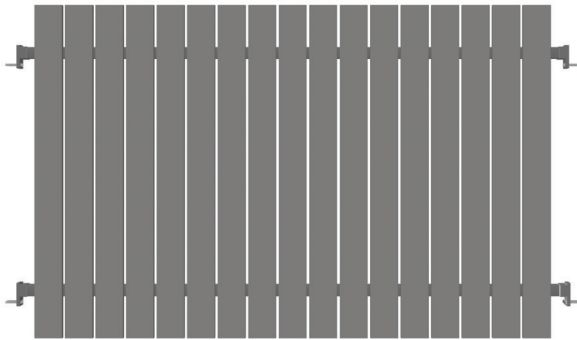

Dark Cedar Wood-grain

Antique Wood Wood-grain

Other Colour Options :

other colours can be customized

Fence Profiles

GM-SDWL-04

Fence Panel
Stocked Sizes

900mm (H) x 2000mm (W)
1200mm (H) x 2000mm (W)
1500mm (H) x 2000mm (W)
1800mm (H) x 2000mm (W)