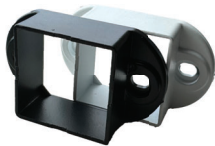

SL-138
Post Bracket
for 50x50 Rail