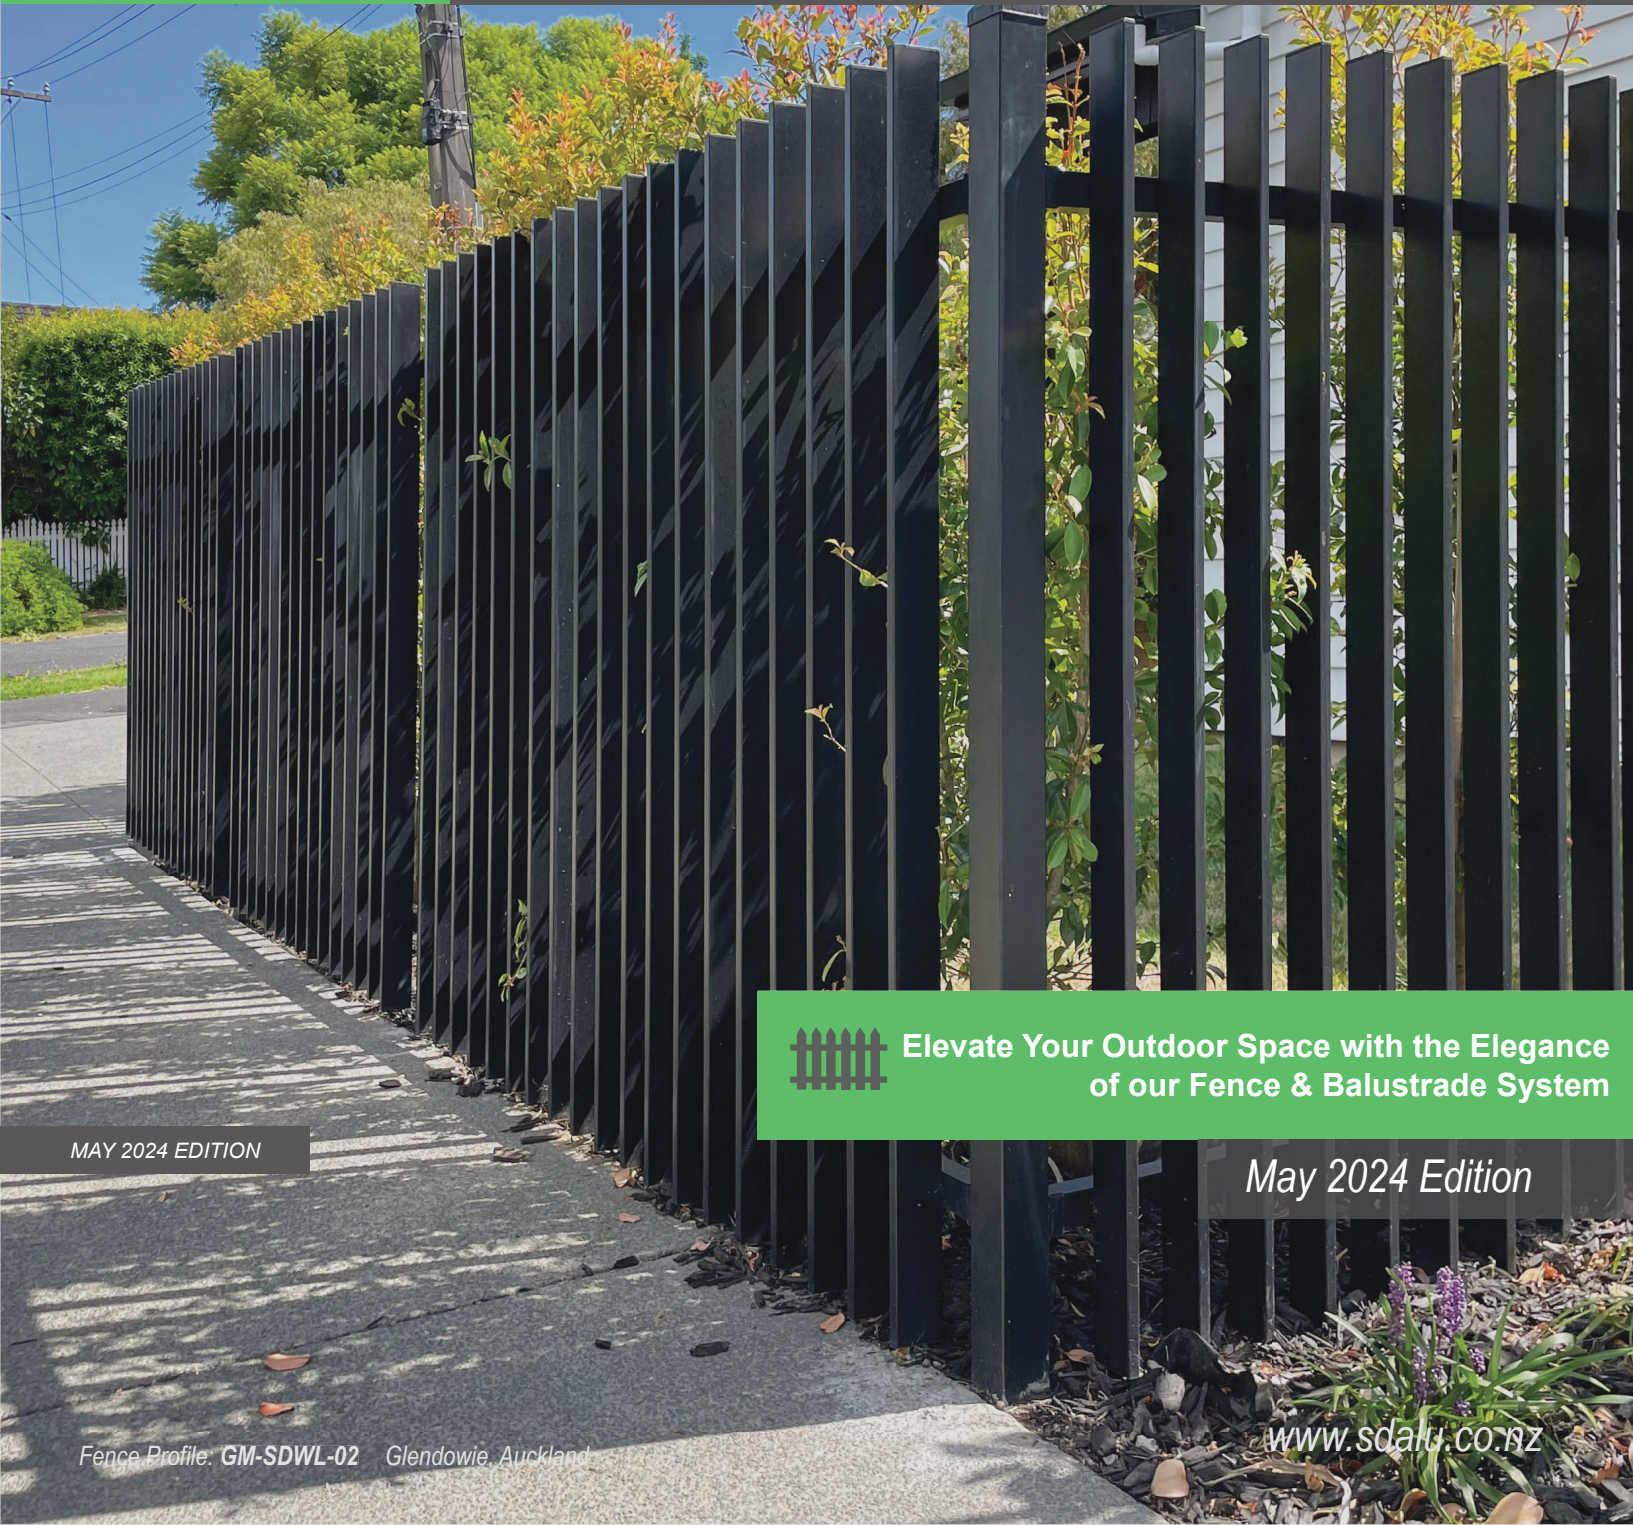

Aluminium Fence Systems

Elevate Your Outdoor Space with the Elegance
of our Fence & Balustrade System

MAY 2024 EDITION

May 2024 Edition

Fence Profile: GM-SDWL-02 Glendowie, Auckland

www.sdalu.co.nz

About Us...