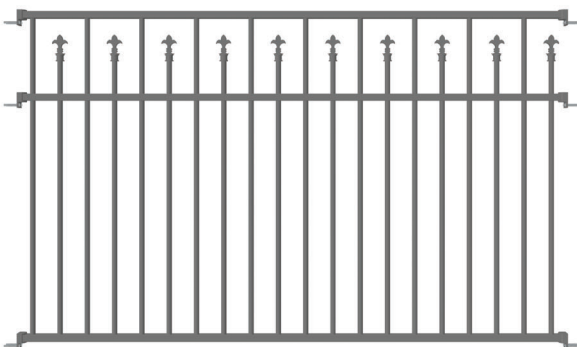

Fence Panel Stocked Sizes

900mm (H) x 2000mm (W)
1200mm (H) x 2000mm (W)

Other sizes can be customized according to customer preferences.

Side Post

50x50mm Square Tube

Gate Panel Stocked Sizes

1200mm (H) x 900mm (W)