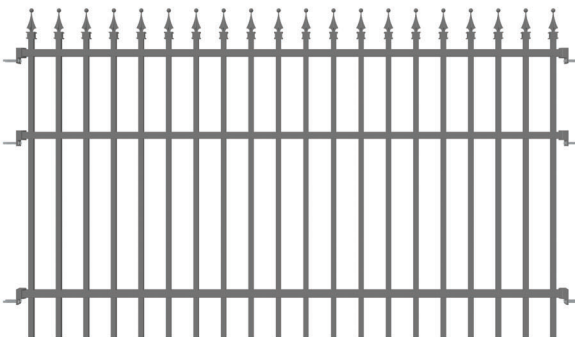

GM-SDWL-16

Fence Panel
Stocked Sizes

900mm (H) x 2070mm (W)
1200mm (H) x 2070mm (W)
1500mm (H) x 2070mm (W)
1800mm (H) x 2070mm (W)

Other sizes can be customized according to customer preferences.