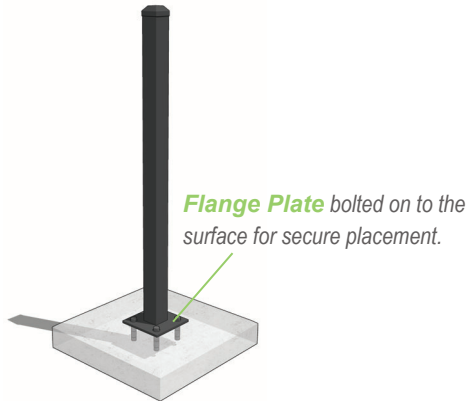

Flange Post

Post Size

Post Height

50x50x2.0 mm	1000, 1300, 1600, 1900 mm
65x65x2.5 mm	1300, 1600, 1900 mm
75x75x3.0 mm	1300, 1600, 1900 mm
100x100x4.0 mm	1300, 1600, 2000 mm

Other **HEIGHTS** can be **CUSTOMISED** upon request.