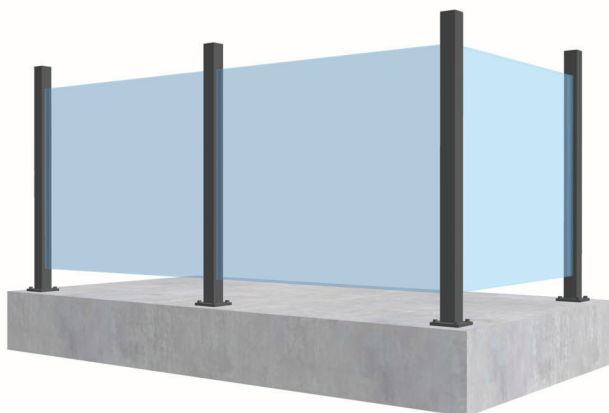

GM-SDBL-02

Top Fixed Solution

Use **Flange Plate** to place posts

Our posts accommodate up to **12mm** Thick Glass

Stocked Colour Options:

Other colour can be customized

Balustrade Panel Stocked Sizes

Height: **1.0m - 1.2m**

Width: **1.0m - 1.5m**

Other sizes can be customized according to customer preferences.

Side Post Profile :	54x54mm - GM-NEWZ-Y13014
Corner Post Profile :	54x54mm - GM-NEWZ-Y13015
Flange Plate :	100x100mm - GM-100x100x10
Post Cap :	54x54mm - GM-Post End Cap