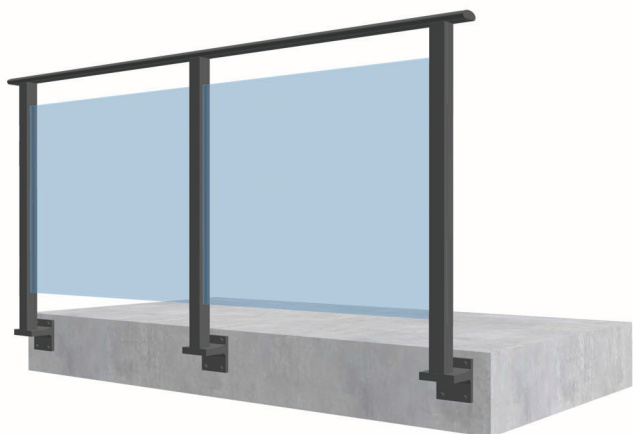

GM-SDBL-03

Face Fixed Solution

Use **Edge Mount Stand** to place posts

Our posts accommodate up to **12mm** Thick Glass
Handrail comes with **Round / Square** Options

Stocked Colour Options:

Other colour can be customized

Balustrade Panel Stocked Sizes

Height: **1.0m - 1.2m**

Width: **1.0m - 1.5m**

Other sizes can be customized according to customer preferences.

Side Post Profile :	54x54mm - GM-NEWZ-Y13014
Mount Stand :	135x120mm - GM-NEWZ-Y13013
Round Hand Rail :	78x27.2mm - GM-NEWZ-Y13017 / Y13018 / Y13019
Square Hand Rail :	78x27mm - GM-NEWZ-Y13021 / Y13018 / Y13019