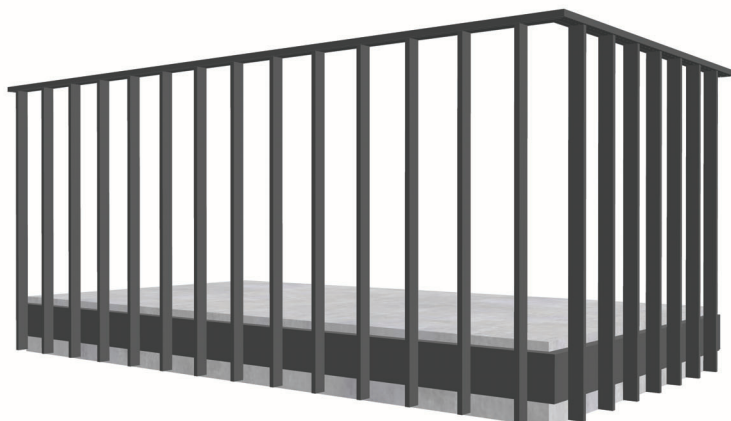

GM-SDBL-07

Face Fixed Solution

Attach **Wall Edge Int** to the wall and install **Wall Edge Ext** with Pickets on

Safety Vertical Spacing - **90mm**
Handrail comes with **Round / Square** Options

Stocked Colour Options: **Matt Black**

Other colour can be customized

Balustrade Panel Stocked Sizes

Height: **1.0m - 1.2m**
Width: **1.0m - 1.5m**

Other sizes can be customized according to customer preferences.

Wall Edge Int :	145x40.6mm - GM-NEWZ-Y13051
Wall Edge Ext :	138.8x13.6mm - GM-NEWZ-Y13052
Vertical Picket :	50x18mm - GM-NEWZ-Y13043
Round Hand Rail :	70x35mm - GM-NEWZ-Y13046 / Y13047
Square Hand Rail :	66x22mm - GM-NEWZ-Y13046 / Y13048