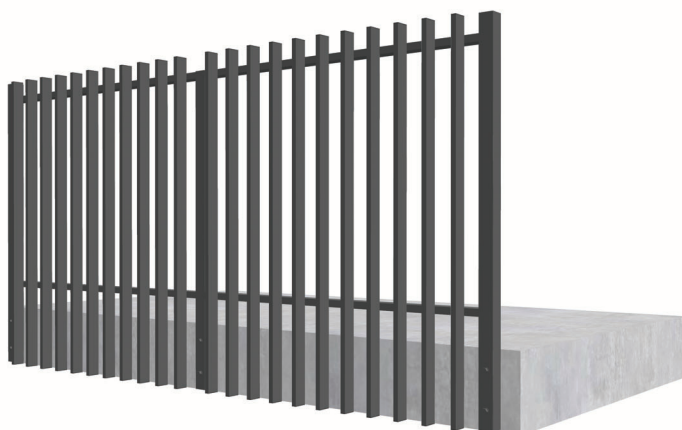

GM-SDBL-17

Face Fixed Solution

Use **M8 Expansion Bolts** directly fix to the wall

Safety Vertical Spacing - **90mm**

Stocked Colour Options: **Matt Black**

Other colour can be customized

Balustrade Panel Stocked Sizes

Height: **1.0m - 1.2m**

Width: **1.0m - 1.5m**

Other sizes can be customized according to customer preferences.

Side Post Profile :	50x50mm - GM-NEWZ-Y13054 X2
Horizontal Rail :	50x25mm - GM-NEWZ-Y13053 / NEWZ-69
Vertical Picket :	50x18mm - GM-NEWZ-Y13043