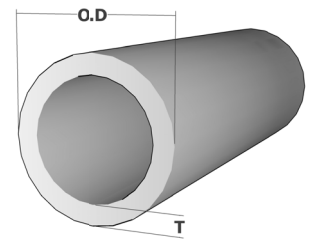

"✓" Stocked Item
"✱" Pre-order Only Item
(30-40 working days delivery)

Round Tubes

Product Code	Ex Stock	O.D (mm)	T (mm)	Mass (kg/m)	Perimeter (mm)	Area (mm²)
RTD18T2	✱	18.0	2.0	0.287	56.55	100.53
RTD18T3	✱	18.0	3.0	0.403	56.55	141.37
RTD18T4	✱	18.0	4.0	0.502	56.55	176.00
RTD18T5.6	✱	18.0	5.6	0.622	56.55	218.15
RTD18T6.1	✱	18.0	6.1	0.650	56.55	228.05
RTD18.5T6.65	✱	18.5	6.7	0.701	58.12	245.90
RTD18.6T0.8	✱	18.6	0.8	0.128	58.43	44.80
RTD19T0.6	✱	19.0	0.6	0.099	59.69	34.68
RTD19T0.7	✱	19.0	0.7	0.115	59.66	40.22
RTD19T0.8	✱	19.0	0.8	0.130	59.70	45.74
RTD19T0.9	✱	19.0	0.9	0.146	59.66	51.15
RTD19T1	✱	19.0	1.0	0.161	59.66	56.52
RTD19T1.1	✱	19.0	1.1	0.176	59.66	61.83
RTD19T1.2	✓	19.0	1.2	0.191	59.66	67.07
RTD19T1.4	✓	19.0	1.4	0.221	59.66	77.37
RTD19T1.5	✱	19.0	1.5	0.235	59.66	82.43
RTD19T1.6	✓	19.0	1.6	0.249	59.66	87.42
RTD19T1.85	✱	19.0	1.85	0.284	59.66	99.62
RTD19T2	✓	19.0	2.0	0.304	59.66	106.76
RTD19T3	✱	19.0	3.0	0.430	59.69	150.80
RTD19T4	✱	19.0	4.0	0.537	60.00	188.50
RTD19T6.1	✱	19.0	6.1	0.705	59.70	247.21
RTD19T6.6	✱	19.0	6.6	0.733	59.70	257.11
RTD19.2T1.5	✱	19.2	1.5	0.238	60.29	83.37
RTD19.3T1.4	✱	19.3	1.4	0.224	60.60	78.69
RTD20T0.7	✱	20.0	0.7	0.121	62.80	42.42
RTD20T1	✱	20.0	1.0	0.170	62.80	59.66
RTD20T1.2	✓	20.0	1.2	0.202	62.80	70.84
RTD20T1.3	✱	20.0	1.3	0.143	62.80	76.33
RTD20T1.5	✱	20.0	1.5	0.269	62.80	87.14
RTD20T2	✱	20.0	2.0	0.376	62.83	113.10
RTD20T3	✱	20.0	3.0	0.466	62.83	160.22
RTD20T4	✱	20.0	4.0	0.543	62.83	201.10
RTD20T6.6	✱	20.0	6.6	0.572	62.83	277.84
RTD20T6.85	✱	20.0	6.85	0.586	62.80	282.84
RTD20T7.1	✱	20.0	7.1	0.277	62.83	287.74
RTD20.2T5.8	✱	20.2	5.8	0.152	63.43	262.25
RTD20.5T1	✱	20.5	1.0	0.180	64.40	61.26
RTD20.5T2	✱	20.5	2.0	0.331	64.40	116.24
RTD21T0.8	✱	21.0	0.8	0.145	65.94	50.74