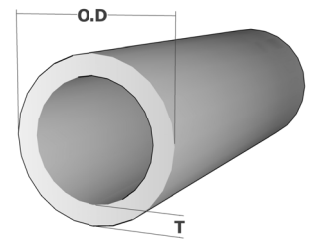

"✓" Stocked Item
"✱" Pre-order Only Item
(30-40 working days delivery)

Round Tubes

Product Code	Ex Stock	O.D (mm)	T (mm)	Mass (kg/m)	Perimeter (mm)	Area (mm²)
RTD28T11.1	✱	28.0	11.1	1.680	88.00	589.33
RTD28.3T1	✱	28.3	1.0	0.244	88.86	85.72
RTD28.5T2.2	✱	28.5	2.2	0.518	89.49	181.68
RTD28.6T0.8	✱	28.6	0.8	0.199	89.80	69.90
RTD28.7T2.5	✓	28.7	2.5	0.586	90.12	205.67
RTD29T0.75	✱	29.0	0.75	0.190	91.11	66.56
RTD29T1.1	✱	29.0	1.1	0.275	91.06	96.37
RTD29T2	✱	29.0	2.0	0.484	91.11	169.65
RTD29T3	✱	29.0	3.0	0.699	91.11	245.10
RTD29T4	✱	29.0	4.0	0.895	91.11	314.20
RTD29T5	✱	29.0	5.0	1.074	91.11	377.00
RTD29T11.6	✱	29.0	11.6	1.807	91.11	634.10
RTD29.4T1.7	✱	29.4	1.7	0.421	92.32	147.86
RTD29.8T1.9	✱	29.8	1.9	0.474	93.57	166.45
RTD30T1	✱	30.0	1.0	0.260	94.20	91.06
RTD30T1.25	✱	30.0	1.25	0.322	94.25	112.90
RTD30T1.5	✓	30.0	1.5	0.383	94.20	134.34
RTD30T2	✱	30.0	2.0	0.501	94.25	175.93
RTD30T3	✱	30.0	3.0	0.725	94.20	254.34
RTD30T4	✱	30.0	4.0	0.931	94.25	326.73
RTD30T5	✱	30.0	5.0	1.119	94.25	392.70
RTD30T12.1	✱	30.0	12.1	1.939	94.25	680.44
RTD30.5T2.5	✱	30.5	2.5	0.627	95.82	219.91
RTD31T2	✱	31.0	2.0	0.519	97.40	182.21
RTD31T3	✱	31.0	3.0	0.752	97.40	263.90
RTD31T3.25	✱	31.0	3.25	0.807	97.34	283.19
RTD31T4	✱	31.0	4.0	0.967	97.40	339.29
RTD31T5	✱	31.0	5.0	1.164	97.40	408.40
RTD31T12.6	✱	31.0	12.6	2.076	97.40	728.35
RTD31.5T2	✱	31.5	2.0	0.528	98.91	185.26
RTD31.5T3	✱	31.5	3.0	0.765	98.91	268.47
RTD31.6T1.8	✱	31.6	1.8	0.480	99.22	168.43
RTD31.8T1.1	✱	31.8	1.1	0.302	99.85	106.038
RTD31.8T2.9	✱	31.8	2.9	0.750	99.85	263.16
RTD31.8T3.15	✱	31.8	3.15	0.808	99.85	283.38
RTD32T0.8	✱	32.0	0.8	0.223	100.48	78.37
RTD32T1.2	✱	32.0	1.2	0.331	100.48	116.05
RTD32T1.4	✱	32.0	1.4	0.383	100.48	134.52
RTD32T1.5	✱	32.0	1.5	0.409	100.48	143.66
RTD32T1.6	✱	32.0	1.6	0.435	100.48	152.73