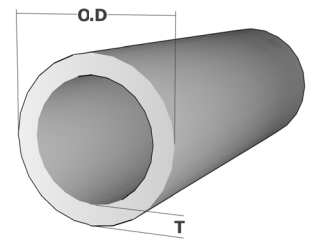

# Round Tubes

Product Code	Ex Stock	O.D (mm)	T (mm)	Mass (kg/m)	Perimeter (mm)	Area (mm <sup>2</sup> )
RTD8T1.2	✱	8.0	1.2	0.073	50.00	46.00
RTD8T1.5	✱	8.0	1.5	0.087	54.00	59.04
RTD8.9T1.8	✱	8.9	1.8	0.114	27.95	79.14
RTD8.9T1.55	✱	8.9	1.55	0.102	27.95	110.10
RTD9T1.4	✱	9.0	1.4	0.095	28.27	57.87
RTD9T2	✓	9.0	2.0	0.125	28.26	66.24
RTD9.53T1.42	✱	9.5	0.9	0.069	29.85	24.32
RTD9.53T1.42	✓	9.53	1.42	0.103	29.92	71.00
RTD10T1	✱	10.0	1.0	0.081	31.40	124.00
RTD10T1.2	✓	10.0	1.2	0.095	31.40	63.00
RTD10T1.5	✱	10.0	1.5	0.114	31.42	112.00
RTD10T2	✱	10.0	2.0	0.143	31.42	61.56
RTD10.6T1.6	✱	10.6	1.6	0.129	33.28	45.21
RTD11T0.7	✱	11.0	0.7	0.065	34.60	22.65
RTD11T2	✱	11.0	2.0	0.161	34.56	56.55
RTD11T3	✱	11.0	3.0	0.215	34.56	75.40
RTD11.5T0.8	✱	11.5	0.8	0.077	36.11	26.88
RTD11.8T0.55	✱	11.8	0.55	0.080	37.05	19.43
RTD11.8T0.95	✱	11.8	0.95	0.089	37.07	32.38
RTD12T0.8	✱	12.0	0.8	0.080	37.68	28.13
RTD12T0.9	✱	12.0	0.9	0.089	37.68	31.37
RTD12T1	✱	12.0	1.0	0.098	37.68	34.54
RTD12T1.2	✱	12.0	1.2	0.116	37.68	40.69
RTD12T2	✱	12.0	2.0	0.179	37.70	62.83
RTD12T2.6	✱	12.0	2.6	0.219	37.70	76.78
RTD12T2.6	✱	12.0	2.6	0.219	37.70	76.78
RTD12T3.9	✱	12.0	3.9	0.283	37.70	99.24
RTD12.4T0.8	✱	12.4	0.8	0.083	38.84	29.14
RTD12.5T2	✱	12.5	2.0	0.188	39.27	65.97
RTD12.7T1.4	✓	12.7	1.4	0.142	39.88	49.68
RTD13T1	✱	13.0	1.0	0.107	40.80	37.70
RTD13T1.1	✱	13.0	1.1	0.117	90.00	86.00
RTD13T1.2	✱	13.0	1.2	0.349	89.50	102.20
RTD13T1.4	✱	13.0	1.4	0.453	85.70	158.90
RTD13T2	✱	13.0	2.0	0.500	86.60	175.40
RTD13T4.7	✱	13.0	4.7	0.262	95.50	92.00
RTD13.7T2	✱	13.7	2.0	0.209	43.02	73.48
RTD13.8T0.5	✱	13.8	0.5	0.060	43.35	20.89
RTD14T0.65	✱	14.0	0.65	0.078	43.96	27.25
RTD14T0.7	✱	14.0	0.7	0.083	43.96	29.23