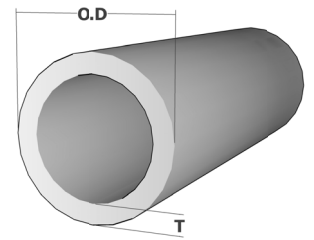

"✓" Stocked Item
"✱" Pre-order Only Item
(30-40 working days delivery)

Round Tubes

Product Code	Ex Stock	O.D (mm)	T (mm)	Mass (kg/m)	Perimeter (mm)	Area (mm²)
RTD140T52.5	✱	140.0	52.5	41.130	439.82	14431.69
RTD141T45	✱	141.0	2.0	2.489	443.00	873.36
RTD150T2	✱	150.0	2.0	2.649	471.24	929.44
RTD150T5	✓	150.0	5.0	6.488	471.24	2276.50
RTD150T10	✱	150.0	10.0	12.535	471.24	4398.23
RTD150T15	✱	150.0	15.0	18.131	471.24	6361.73
RTD150T20	✱	150.0	20.0	23.279	471.24	8168.14
RTD150T25	✱	150.0	25.0	27.980	471.24	9817.48
RTD150T30	✱	150.0	30.0	32.233	471.24	11309.73
RTD150T40	✱	150.0	40.0	39.396	471.24	13823.01
RTD159T6	✓	159.0	6.0	8.215	499.26	2882.52
RTD160T10	✱	160.0	10.0	13.430	502.65	4712.39
RTD160T15	✱	160.0	15.0	19.474	502.65	6832.96
RTD160T20	✱	160.0	20.0	25.070	502.65	8796.46
RTD160T25	✱	160.0	25.0	30.218	502.65	10602.88
RTD160T30	✱	160.0	30.0	34.919	502.65	12252.21
RTD160T35	✱	160.0	35.0	39.172	502.65	13744.47
RTD160T45	✱	160.0	45.0	46.335	502.65	16257.74
RTD162.5T38.5	✱	162.5	38.5	42.744	510.51	14997.96
RTD170T10	✱	170.0	10.0	14.326	534.07	5026.55
RTD170T15	✱	170.0	15.0	20.817	534.07	7304.20
RTD170T20	✱	170.0	20.0	26.861	534.07	9424.78
RTD170T25	✱	170.0	25.0	32.457	534.07	11388.27
RTD170T30	✱	170.0	30.0	37.605	534.07	13194.69
RTD170T35	✱	170.0	35.0	42.305	534.07	14844.03
RTD170T40	✱	170.0	40.0	46.558	534.07	16336.28
RTD170T50	✱	170.0	50.0	53.721	534.07	18849.56
RTD170.4T1.7	✱	170.4	1.7	2.568	535.33	900.98
RTD180T10	✱	180.0	10.0	15.221	565.49	5340.71
RTD180T12.5	✱	180.0	12.5	18.746	565.49	6577.71
RTD180T20	✱	180.0	20.0	28.651	565.49	10053.10
RTD180T25	✱	180.0	25.0	34.695	565.49	12173.67
RTD180T30	✱	180.0	30.0	40.291	565.49	14137.17
RTD180T35	✱	180.0	35.0	45.439	565.49	15943.58
RTD180T40	✱	180.0	40.0	50.140	565.49	17592.92
RTD180T45	✱	180.0	45.0	54.393	565.49	19085.18
RTD180T55	✱	180.0	55.0	61.556	565.49	21598.45
RTD182T15	✱	182.0	15.0	22.429	571.77	7869.69
RTD185T12.5	✱	185.0	12.5	19.306	581.20	6774.06
RTD185T15	✱	185.0	15.0	22.832	581.20	8011.06