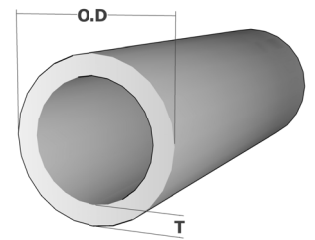

"✓" Stocked Item
"*" Pre-order Only Item
(30-40 working days delivery)

Round Tubes

Product Code	Ex Stock	O.D (mm)	T (mm)	Mass (kg/m)	Perimeter (mm)	Area (mm²)
RTD24T1	*	24.0	1.0	0.206	75.40	72.26
RTD24T2	*	24.0	2.0	0.394	75.40	138.23
RTD24T2.5	*	24.0	2.5	0.481	75.40	168.86
RTD24T3	*	24.0	3.0	0.564	75.40	197.92
RTD24T4	*	24.0	4.0	0.716	75.40	251.33
RTD24T5	*	24.0	5.0	0.851	75.40	298.45
RTD24T6	*	24.0	6.0	0.967	75.40	339.30
RTD24T7	*	24.0	7.0	1.065	75.40	373.85
RTD24T9.1	*	24.0	9.1	1.214	75.40	426.00
RTD24.1T0.8	*	24.1	0.8	0.167	75.67	58.53
RTD24.5T2	*	24.5	2.0	0.403	76.97	141.37
RTD24.8T1.7	*	24.8	1.7	0.352	77.90	123.40
RTD24.8T1.9	*	24.8	1.9	0.389	77.87	136.62
RTD24.8T1.1	*	24.8	1.1	0.234	78.19	82.21
RTD24.9T1.2	*	24.9	1.2	0.255	78.19	89.30
RTD25T0.7	*	25.0	0.7	0.152	78.54	53.44
RTD25T0.8	*	25.0	0.8	0.173	78.50	60.79
RTD25T0.9	*	25.0	0.9	0.194	78.50	68.11
RTD25T1	*	25.0	1.0	0.215	78.50	75.36
RTD25T1.1	*	25.0	1.1	0.235	78.50	82.55
RTD25T1.2	*	25.0	1.2	0.256	78.50	89.68
RTD25T1.4	*	25.0	1.4	0.296	78.50	103.75
RTD25T1.5	*	25.0	1.5	0.315	78.50	110.69
RTD25T1.8	*	25.0	1.8	0.374	78.50	131.13
RTD25T1.9	✓	25.0	1.9	0.393	78.50	137.82
RTD25T2	*	25.0	2.0	0.412	78.54	144.51
RTD25T2.5	*	25.0	2.5	0.503	78.50	176.63
RTD25T3	✓	25.0	3.0	0.591	78.50	207.24
RTD25T4	*	25.0	4.0	0.752	78.54	263.90
RTD25T5	*	25.0	5.0	0.895	78.50	314.00
RTD25T5.5	*	25.0	5.5	0.960	78.54	336.94
RTD25T6	*	25.0	6.0	1.020	78.50	357.96
RTD25T7.3	*	25.0	7.3	1.156	78.50	405.72
RTD25T8.25	*	25.0	8.25	1.237	78.50	433.91
RTD25T9.1	*	25.0	9.1	1.295	78.50	454.33
RTD25T9.6	*	25.0	9.6	1.324	78.50	464.45
RTD25.4T1	*	25.4	1.0	0.218	79.76	76.62
RTD25.4T1.2	✓	25.4	1.2	0.260	79.76	91.19
RTD25.4T2.8	*	25.4	2.8	0.566	79.76	198.70
RTD25.5T1	*	25.5	1.0	0.219	80.11	77.00