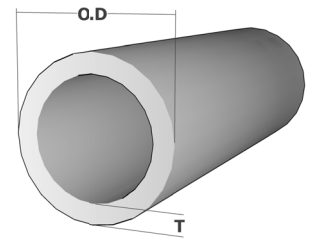

"✓" Stocked Item
"✱" Pre-order Only Item
(30-40 working days delivery)

Round Tubes

Product Code	Ex Stock	O.D (mm)	T (mm)	Mass (kg/m)	Perimeter (mm)	Area (mm²)
RTD32T2	✱	32.0	2.0	0.537	100.48	188.40
RTD32T2.5	✱	32.0	2.5	0.660	100.48	231.58
RTD32T3	✓	32.0	3.0	0.779	100.48	273.18
RTD32T3.2	✱	32.0	3.2	0.825	100.48	289.38
RTD32T4	✱	32.0	4.0	1.003	100.53	351.86
RTD32T5	✱	32.0	5.0	1.208	100.48	423.90
RTD32T7	✱	32.0	7.0	1.566	100.48	549.50
RTD32T8	✱	32.0	8.0	1.719	100.53	603.19
RTD32T13.1	✱	32.0	13.1	2.217	100.31	777.83
RTD32.6T1.2	✱	32.6	1.2	0.337	102.36	118.32
RTD33T2	✱	33.0	2.0	0.555	103.67	194.78
RTD33T3	✱	33.0	3.0	0.806	103.67	282.74
RTD33T4	✱	33.0	4.0	1.039	103.67	364.42
RTD33T5	✱	33.0	5.0	1.253	103.67	439.80
RTD33T13.6	✱	33.0	13.6	2.362	103.67	828.88
RTD33.8T4.8	✓	33.8	4.8	1.246	106.13	437.09
RTD34T1	✱	34.0	1.0	0.295	106.76	103.62
RTD34T1.8	✱	34.0	1.8	0.519	106.76	181.99
RTD34T2	✱	34.0	2.0	0.573	106.76	200.96
RTD34T2.5	✱	34.0	2.5	0.731	106.80	256.48
RTD34T3	✱	34.0	3.0	0.832	106.76	292.02
RTD34T4	✱	34.0	4.0	1.074	106.76	376.80
RTD34T5	✓	34.0	5.0	1.298	106.81	455.53
RTD35T0.55	✱	35.0	0.55	0.170	109.96	59.53
RTD35T0.6	✱	35.0	0.6	0.185	109.90	64.81
RTD35T0.75	✱	35.0	0.75	0.230	109.90	80.66
RTD35T1.1	✱	35.0	1.1	0.334	109.90	117.09
RTD35T1.5	✱	35.0	1.5	0.450	109.90	157.79
RTD35T1.8	✱	35.0	1.8	0.535	109.90	187.65
RTD35T2	✱	35.0	2.0	0.591	109.90	207.24
RTD35T4	✱	35.0	4.0	1.110	110.00	389.56
RTD35T5	✱	35.0	5.0	1.343	110.00	471.24
RTD35T6.5	✱	35.0	6.5	1.658	109.90	581.67
RTD35T12.3	✱	35.0	12.3	2.499	109.90	876.72
RTD35.2T0.8	✱	35.2	0.8	0.246	110.53	86.41
RTD35.4T1.4	✱	35.4	1.4	0.426	111.16	149.46
RTD35.5T0.8	✱	35.5	0.8	0.248	111.47	87.17
RTD35.5T0.9	✱	35.5	0.9	0.279	111.47	97.78
RTD35.5T1.2	✱	35.5	1.2	0.368	111.47	129.24
RTD35.8T2	✱	35.8	2.0	0.605	112.41	212.26