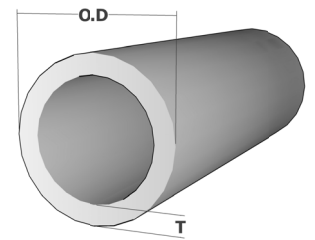

"✓" Stocked Item
"✱" Pre-order Only Item
(30-40 working days delivery)

Round Tubes

Product Code	Ex Stock	O.D (mm)	T (mm)	Mass (kg/m)	Perimeter (mm)	Area (mm²)
RTD76T4	✓	76.0	4.0	2.577	238.64	904.32
RTD76T5	✱	76.0	5.0	3.179	238.64	1115.27
RTD76.2T1.3	✱	76.2	1.3	0.872	239.40	305.90
RTD80T10	✱	80.0	10.0	6.267	251.33	2199.11
RTD80T12.5	✱	80.0	12.5	7.555	251.33	2650.72
RTD80T15	✱	80.0	15.0	8.730	251.33	3063.05
RTD80T22.5	✱	80.0	22.5	11.584	251.33	4064.44
RTD80.4T1.3	✱	80.4	1.3	0.921	252.60	323.05
RTD80.6T0.8	✱	80.6	0.8	0.572	253.21	200.56
RTD84.8T1.3	✱	84.8	1.3	0.972	266.40	341.02
RTD85T12.5	✱	85.0	12.5	8.114	267.04	2847.07
RTD85T15	✱	85.0	15.0	9.401	267.04	3298.67
RTD85T17.5	✱	85.0	17.5	10.576	267.04	3711.01
RTD85T25	✱	85.0	25.0	13.430	267.04	4712.39
RTD88.9T5.3	✱	88.9	5.3	3.967	279.46	1391.98
RTD89T4	✓	89.0	4.0	3.043	279.46	1067.60
RTD89T5	✱	89.0	5.0	3.760	279.46	1319.47
RTD89.6T1.5	✱	89.6	1.5	1.183	281.50	415.16
RTD90T2	✱	90.0	2.0	1.575	282.60	552.64
RTD90T15	✱	90.0	15.0	10.073	282.74	3534.29
RTD90T17.5	✱	90.0	17.5	11.360	282.74	3985.90
RTD90T20	✱	90.0	20.0	12.535	282.74	4398.23
RTD90T27.5	✱	90.0	27.5	15.389	282.74	5399.61
RTD94T1.5	✱	94.0	1.5	1.242	295.31	435.90
RTD95T0.8	✱	95.0	0.8	0.674	298.30	236.63
RTD95T17.5	✱	95.0	17.5	12.143	298.45	4260.47
RTD95T20	✱	95.0	20.0	13.430	298.45	4712.39
RTD95T22.5	✱	95.0	22.5	14.605	298.45	5124.72
RTD95T30	✱	95.0	30.0	17.459	298.45	6126.11
RTD97T1	✱	97.0	1.0	0.860	304.74	301.59
RTD97T1.1	✱	97.0	1.1	0.944	304.58	331.24
RTD100T4	✓	100.0	4.0	3.436	314.00	1205.76
RTD100T5	✱	100.0	5.0	4.251	314.00	1491.50
RTD100T10	✱	100.0	10.0	8.058	314.16	2827.43
RTD100T20	✱	100.0	20.0	14.326	314.16	5026.55
RTD100T22.5	✱	100.0	22.5	15.613	314.16	5478.15
RTD100T25	✱	100.0	25.0	16.788	314.16	5890.49
RTD100T32.5	✱	100.0	32.5	19.642	314.16	6891.87
RTD102T0.9	✱	102.0	0.9	0.814	320.28	285.71
RTD102T1	✱	102.0	1.0	0.904	320.28	317.14