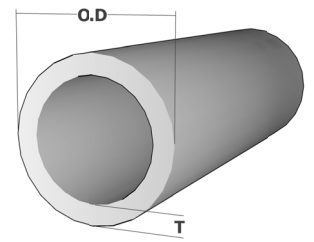

"✓" Stocked Item
"✱" Pre-order Only Item
(30-40 working days delivery)

Round Tubes

Product Code	Ex Stock	O.D (mm)	T (mm)	Mass (kg/m)	Perimeter (mm)	Area (mm²)
RTD41.8T0.8	✱	41.8	0.8	0.294	131.25	102.99
RTD41.8T2.8	✱	41.8	2.8	0.977	131.25	342.89
RTD42T1.1	✱	42.0	1.1	0.403	131.88	141.27
RTD42T1.2	✱	42.0	1.2	0.438	131.88	153.73
RTD42T1.4	✱	42.0	1.4	0.509	131.88	178.48
RTD42T9	✱	42.0	9.0	2.658	131.88	932.58
RTD43T1.5	✱	43.0	1.5	0.557	135.02	195.47
RTD43T2	✱	43.0	2.0	0.734	135.02	257.48
RTD43T2.5	✱	43.0	2.5	0.906	135.02	317.93
RTD43T3	✱	43.0	3.0	1.074	135.02	376.80
RTD43.3T2.8	✱	43.3	2.8	1.015	135.96	356.08
RTD43.5T0.6	✱	43.5	0.6	0.230	136.66	80.86
RTD44T1.25	✱	44.0	1.25	0.478	138.20	167.88
RTD44T3.2	✱	44.0	3.2	1.168	138.16	409.96
RTD45T1	✱	45.0	1.0	0.394	141.30	138.16
RTD45T1.15	✱	45.0	1.15	0.451	141.30	158.34
RTD45T1.35	✱	45.0	1.35	0.527	141.30	185.03
RTD45T1.6	✱	45.0	1.6	0.621	141.30	218.04
RTD45T3	✓	45.0	3.0	1.128	141.30	395.64
RTD47T5	✱	47.0	5.0	1.879	147.58	659.40
RTD48T1.25	✱	48.0	1.25	0.523	150.80	183.59
RTD48T1.5	✓	48.0	1.5	0.624	150.72	219.02
RTD48.4T2.6	✓	48.4	2.6	1.066	151.98	373.91
RTD49.5T0.8	✱	49.5	0.8	0.349	155.43	122.33
RTD49.5T1.4	✱	49.5	1.4	0.603	155.43	211.45
RTD49.5T1.5	✱	49.5	1.5	0.644	155.43	226.08
RTD49.7T3	✓	49.7	3.0	1.254	156.06	439.91
RTD49.8T1.9	✓	49.8	1.9	0.814	156.37	285.77
RTD50T1	✱	50.0	1.0	0.439	157.00	153.86
RTD50T1.2	✱	50.0	1.2	0.524	157.00	183.88
RTD50T1.4	✱	50.0	1.4	0.609	157.00	213.65
RTD50T1.5	✱	50.0	1.5	0.651	157.00	228.44
RTD50T2.5	✱	50.0	2.5	1.063	157.00	372.88
RTD50T2.7	✱	50.0	2.7	1.143	157.00	401.01
RTD50T2.8	✱	50.0	2.8	1.183	157.00	414.98
RTD50T3	✓	50.0	3.0	1.262	157.00	442.74
RTD50T3.5	✱	50.0	3.5	1.456	157.00	551.04
RTD50T3.8	✱	50.0	3.8	1.571	157.00	551.26
RTD50T4	✓	50.0	4.0	1.647	157.00	577.76
RTD50T5	✱	50.0	5.0	2.014	157.00	706.50