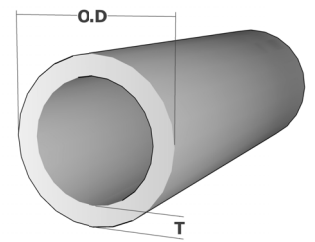

"✓" Stocked Item
"✱" Pre-order Only Item
(30-40 working days delivery)

Round Tubes

Product Code	Ex Stock	O.D (mm)	T (mm)	Mass (kg/m)	Perimeter (mm)	Area (mm²)
RTD14T0.8	✱	14.0	0.8	0.095	43.96	33.16
RTD14T0.9	✱	14.0	0.9	0.106	43.96	37.02
RTD14T1.2	✱	14.0	1.2	0.137	43.96	48.23
RTD14T1.5	✱	14.0	1.5	0.168	43.96	58.88
RTD14T2	✱	14.0	2.0	0.215	44.00	75.40
RTD14T3.6	✱	14.0	3.6	0.335	44.00	117.62
RTD14.5T3.85	✱	14.5	3.85	0.367	45.55	128.81
RTD14.8T1.2	✱	14.8	1.2	0.146	46.50	51.27
RTD15T0.5	✱	15.0	0.5	0.065	47.12	22.78
RTD15T0.65	✱	15.0	0.65	0.083	47.10	29.29
RTD15T0.8	✱	15.0	0.8	0.102	47.10	35.67
RTD15T1	✱	15.0	1.0	0.125	47.12	43.98
RTD15T1.1	✱	15.0	1.1	0.137	47.13	48.04
RTD15T1.2	✱	15.0	1.2	0.148	47.10	52.00
RTD15T2	✱	15.0	2.0	0.233	47.13	81.68
RTD15T1.41	✓	15.0	1.41	0.170	47.10	59.79
RTD15T4.1	✱	15.0	4.1	0.400	47.13	140.40
RTD16T0.6	✱	16.0	0.6	0.083	50.24	29.01
RTD16T0.7	✱	16.0	0.7	0.096	50.27	33.65
RTD16T0.8	✱	16.0	0.8	0.109	50.24	38.18
RTD16T1	✱	16.0	1.0	0.134	50.24	47.10
RTD16T1.1	✱	16.0	1.1	0.147	50.24	51.47
RTD16T1.2	✱	16.0	1.2	0.159	50.24	55.77
RTD16T1.3	✓	16.0	1.3	0.171	50.24	60.00
RTD16T2	✱	16.0	2.0	0.251	50.27	88.00
RTD16T3	✱	16.0	3.0	0.349	50.27	122.52
RTD16T4	✱	16.0	4.0	0.430	50.27	150.80
RTD16T4.6	✱	16.0	4.6	0.470	50.27	164.75
RTD16.5T1.2	✱	16.5	1.2	0.164	51.81	57.65
RTD17T1	✱	17.0	1.0	0.143	53.41	50.27
RTD17T2	✱	17.0	2.0	0.269	53.41	94.25
RTD17T3	✱	17.0	3.0	0.376	53.41	132.00
RTD17T4	✱	17.0	4.0	0.466	53.41	163.36
RTD17T5.1	✱	17.0	5.1	0.543	53.41	190.66
RTD17T5.6	✱	17.0	5.6	0.572	53.41	200.56
RTD17T5.9	✱	17.0	5.9	0.586	53.38	205.64
RTD17.5T2	✱	17.5	2.0	0.277	54.95	27.25
RTD18T1	✱	18.0	1.0	0.152	56.55	29.23
RTD18T1.2	✱	18.0	1.2	0.180	56.52	33.16
RTD18T1.5	✱	18.0	1.5	0.221	56.52	37.02