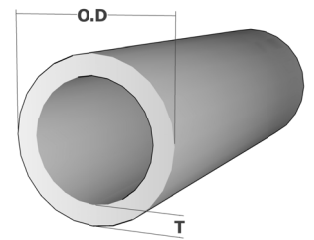

"✓" Stocked Item
"*" Pre-order Only Item
(30-40 working days delivery)

Round Tubes

Product Code	Ex Stock	O.D (mm)	T (mm)	Mass (kg/m)	Perimeter (mm)	Area (mm²)
RTD50T5.5	*	50.0	5.5	2.190	157.00	768.52
RTD50T9.7	*	50.0	9.7	3.498	157.00	1227.46
RTD50.8T3.0	*	50.8	3.0	1.284	159.59	450.50
RTD51.5T2.5	*	51.5	2.5	1.097	161.79	384.85
RTD52T1.25	*	52.0	1.25	0.568	163.40	199.29
RTD53.8T0.6	*	53.8	0.6	0.286	169.00	100.28
RTD54T0.7	*	54.0	0.7	0.334	169.56	117.15
RTD54.5T3.2	*	54.5	3.2	1.469	171.13	515.46
RTD56T1.25	*	56.0	1.25	0.613	175.90	215.00
RTD56T15.5	*	56.0	15.5	5.621	175.93	1972.14
RTD57T4	✓	57.0	4.0	1.897	178.98	665.68
RTD57.5T3	*	57.5	3.0	1.464	180.64	513.65
RTD59.7T3	*	59.7	3.0	1.522	187.46	534.11
RTD60T1.25	*	60.0	1.25	0.658	188.50	230.71
RTD60T1.5	*	60.0	1.5	0.785	188.40	275.54
RTD60T5	*	60.0	5.0	2.461	188.40	863.50
RTD60T9	*	60.0	9.0	4.110	188.50	1442.00
RTD60.9T8	*	60.9	8.0	3.789	190.32	1329.52
RTD63T1.5	*	63.0	1.5	0.826	197.82	289.67
RTD63T6.5	*	63.0	6.5	3.288	197.92	1153.75
RTD63.5T3	*	63.5	3.0	1.625	199.49	570.20
RTD64T0.8	*	64.0	0.8	0.452	200.96	158.76
RTD64T1.25	*	64.0	1.25	0.702	201.10	246.42
RTD67.4T0.7	*	67.4	0.7	0.418	211.74	146.68
RTD68T1.25	*	68.0	1.25	0.747	213.60	262.13
RTD70T2	*	70.0	2.0	1.217	219.80	427.04
RTD70T4	*	70.0	4.0	2.363	219.80	828.96
RTD72T0.8	*	72.0	0.8	0.510	226.08	178.85
RTD72T1.25	*	72.0	1.25	0.792	226.20	277.83
RTD75T1.8	*	75.0	1.8	1.180	235.60	413.90
RTD75T3	✓	75.0	3.0	1.933	235.50	678.24
RTD76T0.61	*	76.0	0.61	0.412	238.76	144.48
RTD76T0.72	*	76.0	0.72	0.485	238.76	170.28
RTD76T0.77	*	76.0	0.77	0.519	238.76	181.98
RTD76T0.8	*	76.0	0.8	0.538	238.64	188.90
RTD76T0.9	*	76.0	0.9	0.605	238.64	212.23
RTD76T1	*	76.0	1.0	0.671	238.64	235.50
RTD76T1.2	*	76.0	1.2	0.803	238.64	281.85
RTD76T1.4	*	76.0	1.4	0.935	238.64	327.94
RTD76T1.5	*	76.0	1.5	1.000	238.64	350.90