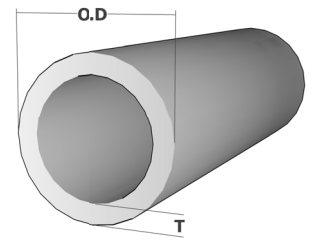

"✓" Stocked Item
"✱" Pre-order Only Item
(30-40 working days delivery)

Round Tubes

Product Code	Ex Stock	O.D (mm)	T (mm)	Mass (kg/m)	Perimeter (mm)	Area (mm²)
RTD25.5T2	✱	25.5	2.0	0.421	80.11	147.66
RTD25.6T1.4	✱	25.6	1.4	0.303	80.38	106.38
RTD25.9T1.3	✱	25.9	1.3	0.286	81.33	100.42
RTD26T1	✱	26.0	1.0	0.224	81.68	78.54
RTD26T2	✱	26.0	2.0	0.430	81.68	150.80
RTD26T3	✱	26.0	3.0	0.617	81.68	216.66
RTD26T4	✱	26.0	4.0	0.788	81.68	276.46
RTD26T5	✱	26.0	5.0	0.940	81.68	329.87
RTD26T7	✱	26.0	7.0	1.191	81.68	417.83
RTD26T8.7	✱	26.0	8.7	1.347	81.64	472.60
RTD26T10.1	✱	26.0	10.1	1.438	81.68	504.51
RTD26.2T1.7	✱	26.2	1.7	0.373	82.27	130.78
RTD26.3T2	✱	26.3	2.0	0.435	82.58	152.60
RTD27T0.7	✱	27.0	0.7	0.165	84.82	57.84
RTD27T1	✱	27.0	1.0	0.233	84.82	81.68
RTD27T1.2	✱	27.0	1.2	0.277	84.78	97.21
RTD27T2	✱	27.0	2.0	0.448	84.82	157.10
RTD27T2.2	✱	27.0	2.2	0.489	84.78	171.41
RTD27T3	✱	27.0	3.0	0.645	84.82	226.20
RTD27T4	✱	27.0	4.0	0.823	84.78	288.88
RTD27T5	✱	27.0	5.0	0.985	84.82	345.58
RTD27T10.6	✱	27.0	10.6	1.556	84.80	546.14
RTD27.2T4.5	✱	27.2	4.5	0.914	85.41	320.75
RTD27.5T1	✱	27.5	1.0	0.237	86.40	83.25
RTD27.5T2	✱	27.5	2.0	0.457	86.40	160.22
RTD27.6T1.3	✱	27.6	1.3	0.306	86.70	107.41
RTD27.8T1	✱	27.8	1.0	0.240	87.30	84.20
RTD27.9T0.55	✱	27.9	0.55	0.135	87.61	47.23
RTD28T0.8	✱	28.0	0.8	0.195	87.92	68.33
RTD28T1	✱	28.0	1.0	0.242	87.92	84.78
RTD28T1.1	✱	28.0	1.1	0.265	87.92	92.91
RTD28T1.5	✱	28.0	1.5	0.356	87.92	124.82
RTD28T1.8	✱	28.0	1.8	0.422	87.92	148.08
RTD28T2	✱	28.0	2.0	0.466	88.00	163.36
RTD28T2.2	✱	28.0	2.2	0.508	88.00	178.32
RTD28T3	✱	28.0	3.0	0.672	88.00	235.62
RTD28T3.2	✱	28.0	3.2	0.710	87.92	249.19
RTD28T4	✓	28.0	4.0	0.859	87.92	301.44
RTD28T5	✱	28.0	5.0	1.030	88.00	361.28
RTD28T6.9	✱	28.0	6.0	1.304	88.00	457.39