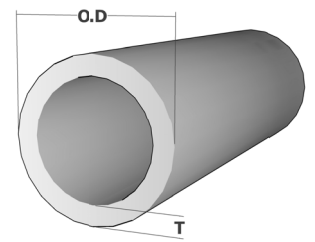

"✓" Stocked Item
"✱" Pre-order Only Item
(30-40 working days delivery)

Round Tubes

Product Code	Ex Stock	O.D (mm)	T (mm)	Mass (kg/m)	Perimeter (mm)	Area (mm²)
RTD21T1	✱	21.0	1.0	0.179	66.00	62.83
RTD21T2	✱	21.0	2.0	0.340	66.00	119.40
RTD21T2.3	✱	21.0	2.3	0.385	65.94	135.05
RTD21T2.5	✱	21.0	2.5	0.414	65.97	145.30
RTD21T3	✱	21.0	3.0	0.484	66.00	169.65
RTD21T4	✱	21.0	4.0	0.609	66.00	213.63
RTD21T5	✱	21.0	5.0	0.716	66.00	251.33
RTD21T7.1	✱	21.0	7.1	0.884	65.97	310.00
RTD21T7.6	✱	21.0	7.6	0.912	66.00	319.94
RTD21.5T2	✱	21.5	2.0	0.349	67.54	122.52
RTD21.6T0.8	✱	21.6	0.8	0.149	67.86	52.34
RTD21.7T0.65	✱	21.7	0.65	0.123	68.17	43.00
RTD21.9T3	✱	21.9	3.0	0.507	68.77	178.04
RTD21.8T0.8	✱	21.8	0.8	0.150	68.45	52.75
RTD22T0.7	✱	22.0	0.7	0.133	69.08	46.82
RTD22T0.8	✱	22.0	0.8	0.152	69.12	53.30
RTD22T0.9	✱	22.0	0.9	0.170	69.08	59.63
RTD22T1	✓	22.0	1.0	0.188	69.12	65.94
RTD22T1.1	✱	22.0	1.1	0.206	69.08	72.23
RTD22T1.2	✱	22.0	1.2	0.223	69.08	78.37
RTD22T1.4	✱	22.0	1.4	0.258	69.08	90.56
RTD22T1.8	✱	22.0	1.8	0.325	69.08	114.17
RTD22T2	✱	22.0	2.0	0.358	69.08	125.60
RTD22T2.15	✱	22.0	2.15	0.382	69.08	134.01
RTD22T2.6	✱	22.0	2.6	0.451	69.08	158.38
RTD22T3	✱	22.0	3.0	0.510	69.11	179.10
RTD22T4	✱	22.0	4.0	0.645	69.11	226.20
RTD22T5	✱	22.0	5.0	0.761	69.11	267.00
RTD22T8.1	✱	22.0	8.1	1.008	69.11	353.71
RTD22.2T1.1	✱	22.2	1.1	0.208	69.71	72.88
RTD22.5T1	✱	22.5	1.0	0.192	70.70	67.54
RTD21.5T0.55	✱	21.5	0.55	0.109	71.00	38.10
RTD22.8T1.3	✱	22.8	1.3	0.250	71.59	87.76
RTD23T1	✱	23.0	1.0	0.197	72.26	69.11
RTD23T2	✱	23.0	2.0	0.376	72.26	132.00
RTD23T3	✱	23.0	3.0	0.537	72.26	188.50
RTD23T4	✱	23.0	4.0	0.680	72.26	238.76
RTD23T5	✱	23.0	5.0	0.806	72.26	282.74
RTD23T8.6	✱	23.0	8.6	1.109	72.26	389.06
RTD23.9T1	✱	23.0	1.0	0.205	75.05	71.91