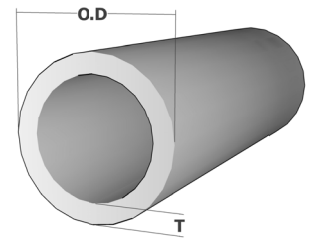

"✓" Stocked Item
"✱" Pre-order Only Item
(30-40 working days delivery)

Round Tubes

Product Code	Ex Stock	O.D (mm)	T (mm)	Mass (kg/m)	Perimeter (mm)	Area (mm²)
RTD36T0.8	✱	36.0	0.8	0.252	113.04	88.42
RTD36T1.2	✱	36.0	1.2	0.374	113.04	131.13
RTD36T1.25	✱	36.0	1.25	0.389	113.10	136.46
RTD36T2	✱	36.0	2.0	0.609	113.10	213.63
RTD36T4	✱	36.0	4.0	1.146	113.10	402.12
RTD36T5	✱	36.0	5.0	1.388	113.10	487.00
RTD36.5T8.75	✱	36.5	8.75	2.174	114.67	762.82
RTD36.7T1.1	✱	36.7	1.1	0.350	115.24	122.96
RTD37T13.4	✱	37.0	13.4	2.830	116.18	992.99
RTD37T5	✱	37.0	5.0	1.433	116.24	502.66
RTD38T1	✱	38.0	1.0	0.331	119.32	116.18
RTD38T1.1	✱	38.0	1.1	0.363	119.32	127.45
RTD38T1.4	✓	38.0	1.4	0.459	119.32	160.89
RTD38T1.8	✱	38.0	1.8	0.583	119.32	204.60
RTD38T2.5	✱	38.0	2.5	0.794	119.32	278.68
RTD38T2.9	✱	38.0	2.9	0.911	119.32	319.62
RTD38T3	✓	38.0	3.0	0.940	119.32	329.70
RTD38T3.5	✱	38.0	3.5	1.081	119.32	379.16
RTD38T8	✱	38.0	8.0	2.149	119.32	753.98
RTD38.1T3	✱	38.1	3.0	0.942	119.63	330.64
RTD38.4T1.1	✱	38.4	1.1	0.367	120.58	128.83
RTD39T1.05	✱	39.0	1.05	0.357	122.46	125.12
RTD39T4	✱	39.0	4.0	1.253	122.46	439.60
RTD39.12T1.36	✱	39.12	1.36	0.460	122.90	161.50
RTD40T0.9	✱	40.0	0.9	0.320	125.66	110.55
RTD40T1.05	✱	40.0	1.05	0.366	125.60	128.42
RTD40T1.25	✱	40.0	1.25	0.434	125.70	152.17
RTD40T1.5	✱	40.0	1.5	0.517	125.60	181.34
RTD40T2	✱	40.0	2.0	0.680	125.66	238.76
RTD40T3	✱	40.0	3.0	0.994	125.66	348.72
RTD40T4	✓	40.0	4.0	1.289	125.60	452.16
RTD40T5	✱	40.0	5.0	1.566	127.17	549.50
RTD40.5T0.8	✱	40.5	0.8	0.284	127.80	99.73
RTD40.7T0.75	✱	40.7	0.75	0.268	127.80	94.08
RTD41T0.8	✱	41.0	0.8	0.288	128.74	100.98
RTD41T0.9	✱	41.0	0.9	0.323	128.74	113.32
RTD41T1.2	✱	41.0	1.2	0.427	128.74	149.97
RTD41T1.5	✱	41.0	1.5	0.530	128.74	186.14
RTD41T4	✱	41.0	4.0	1.325	128.74	465.00
RTD41T5	✱	41.0	5.0	1.611	128.74	565.20