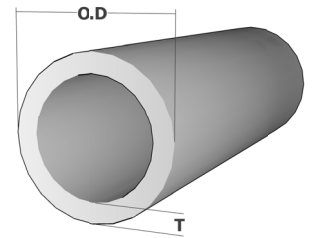

"✓" Stocked Item
"*" Pre-order Only Item
(30-40 working days delivery)

Round Tubes

Product Code	Ex Stock	O.D (mm)	T (mm)	Mass (kg/m)	Perimeter (mm)	Area (mm²)
RTD102T2	*	102.0	2.0	1.790	320.28	628.00
RTD102T3	*	102.0	3.0	2.659	320.28	933.05
RTD108T5	*	108.0	5.0	4.609	339.12	1617.10
RTD110T10	*	110.0	10.0	8.954	345.57	3141.59
RTD110T15	*	110.0	15.0	12.759	345.58	4476.77
RTD110T25	*	110.0	25.0	19.026	345.58	6675.88
RTD110T27.5	*	110.0	27.5	20.313	345.58	7127.49
RTD110T30	*	110.0	30.0	21.488	345.58	7539.82
RTD110T37.5	*	110.0	37.5	24.342	345.58	8541.24
RTD114.3T2.8	*	114.3	2.8	2.789	359.10	978.76
RTD115.8T1.9	*	115.8	1.9	1.938	363.80	679.87
RTD117.9T1.2	*	117.9	1.2	1.254	370.40	439.95
RTD120T2.5	*	120.0	2.5	2.629	376.80	922.38
RTD120T4	✓	120.0	4.0	4.152	376.80	1456.96
RTD120T10	*	120.0	10.0	9.849	376.80	3455.75
RTD120T15	*	120.0	15.0	14.102	377.00	4948.00
RTD120T20	*	120.0	20.0	17.907	377.00	6283.19
RTD120T30	*	120.0	30.0	24.175	377.00	8482.30
RTD120T32.5	*	120.0	32.5	25.462	377.00	8933.90
RTD120T35	*	120.0	35.0	26.637	377.00	9346.23
RTD120T42.5	*	120.0	42.5	29.491	377.00	10347.62
RTD127T2	✓	127.0	2.0	2.237	398.78	785.00
RTD130T10	*	130.0	10.0	10.744	408.41	3769.91
RTD130T15	*	130.0	15.0	15.445	408.41	5419.25
RTD130T20	*	130.0	20.0	19.698	408.41	6911.50
RTD130T25	*	130.0	25.0	23.503	408.41	8246.68
RTD130T35	*	130.0	35.0	29.771	408.41	10445.80
RTD130T37.5	*	130.0	37.5	31.058	408.41	10897.40
RTD130T40	*	130.0	40.0	32.233	408.41	11309.73
RTD130T47.5	*	130.0	47.5	35.087	408.41	12311.12
RTD133T5	✓	133.0	5.0	5.727	417.62	2009.60
RTD134T1.4	*	134.0	1.4	1.661	420.76	582.91
RTD134T2.4	*	134.0	2.4	2.826	420.76	991.74
RTD140T15	*	140.0	15.0	16.788	439.82	5890.49
RTD140T20	*	140.0	20.0	21.488	439.82	7539.82
RTD140T25	*	140.0	25.0	25.741	439.82	9032.10
RTD140T30	*	140.0	30.0	29.547	439.82	10367.26
RTD140T40	*	140.0	40.0	35.814	439.82	12566.37
RTD140T42.5	*	140.0	42.5	37.101	439.82	13017.97
RTD140T45	*	140.0	45.0	38.276	439.82	13430.31